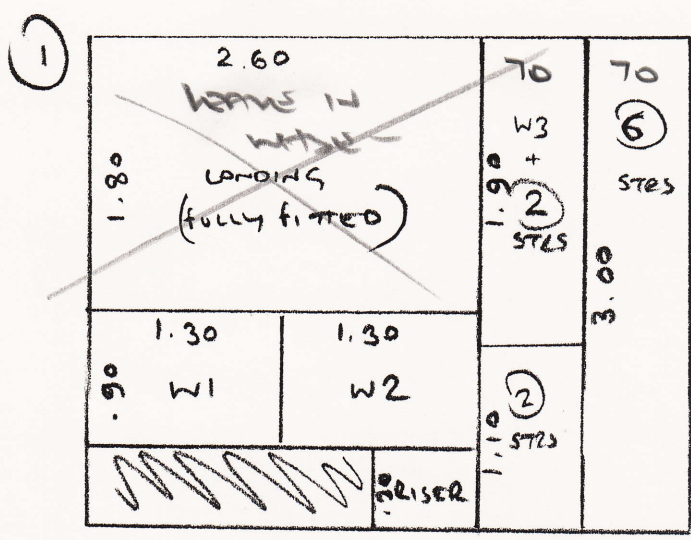

327436.
SAVAGE.

- WOOD FLOORS
- NO UP
- NEEDS S/E

U OF U
TI PLATE
ON SITE (5/6)
BILL

-NO FLOORING TO
BEDS SO NOT SURE
WHAT IF BARS

Riser	20	87
2 c	45	87
W1	70	100
W2	75	120
W3	75	90
7 c	42	90
S/L	44	95

LAYOUT
NOT
REQUIRED

CUSTOMER
~~WANT~~
70cm WIDE RUNNER

Plan 1 3.00 x 4.00

12m²

CUT
NEATLY
+
ACCELERATE BY
PLEASE -

PLAN ONLY SUITABLE
IF RUNNERS SELECTED

CUT STRAIGHTS TO 70 cm WIDE
+ TEMPLATE WINDERS ON SITE