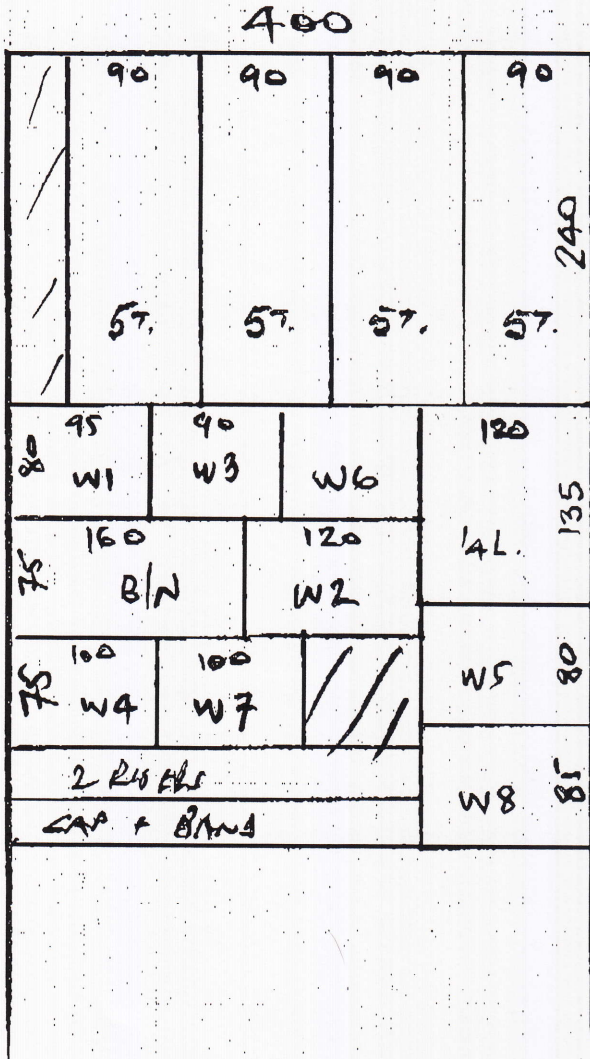

S27442
 MR M CLIFF

①

1 of 2

Plan ① 5.40x4m

STAIRS ONLY 2 x FLIGHTS

NO LANDINGS

S17A42
CLIFF

2 of 2

RISER 70 x 75 ✓

4 @ 44 x 75 ✓

W1 65 x 85 ✓

W2 65 x 110 ✓

W3 65 x 80 ✓

4 @ 44 x 80 ✓

W4 65 x 90 ✓

W5 70 x 115 ✓

W6 70 x 80 ✓

B/N 45 x 110 ✓

NET LANDING

W7 65 x 90 ✓

W8 75 x 105 ✓

RISER 20 x 70 ✓

2 @ 42 x 70 ✓

14L 125 x 110 ✓

10 @ 44 x 81 ✓

B/N 65 x 150 ✓