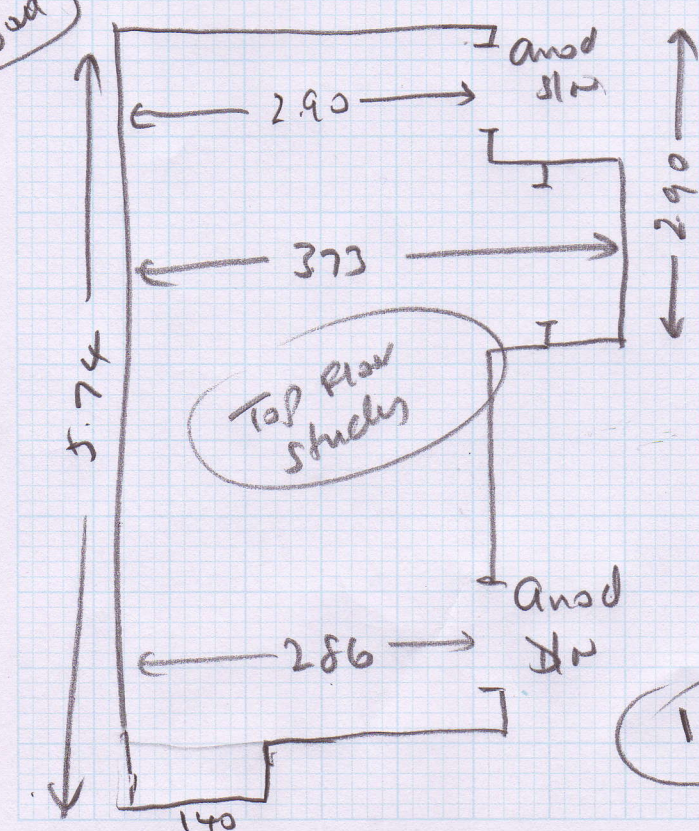

Part 2 of job

527449

Job: James C Oram
Name: 11 Lemster Ave
Address: E Sheen
SW14 7JW

Suggest cut down at warehouse (Room on top floor)
+ leave waste at warehouse

Layout

Part 2 of job