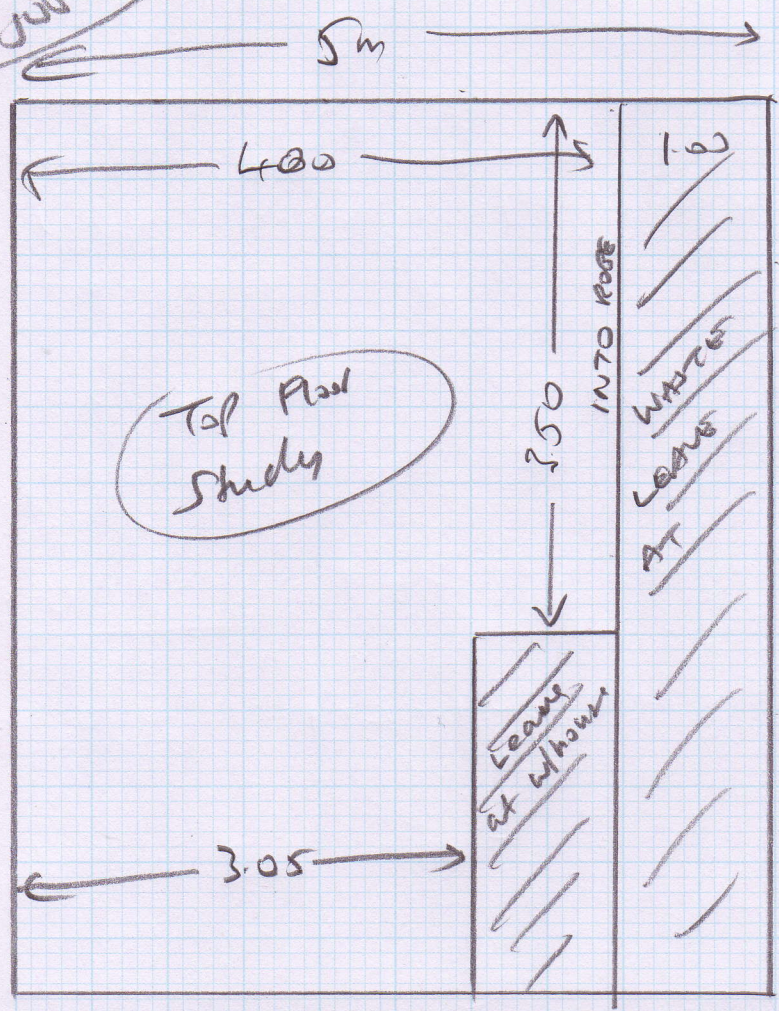

Part 2 of job

527449

Job: James C Oram
Name: 11 Lemster Ave
Address: E Sheen
SW14 7JW

Suggest cut down at warehouse (Room on top floor)
+ leave waste at warehouse

Layout

Part 2 of job