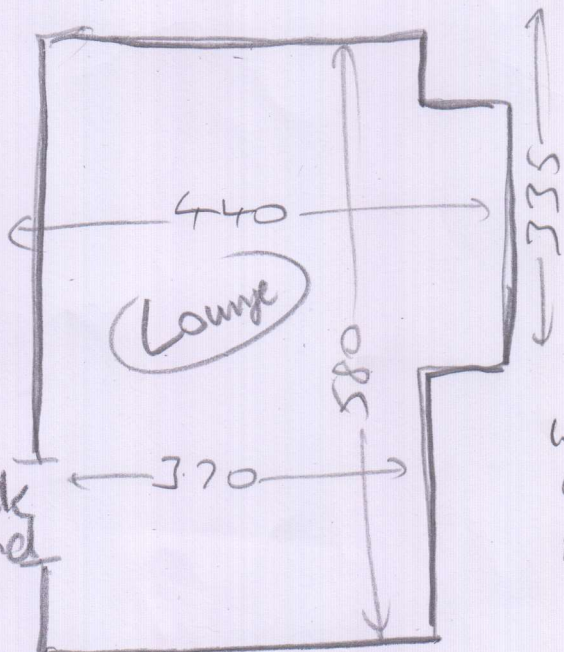

Furniture allow
for stairs

all runners
 63cm wide
 to BH carpets
 for whipping

Layout

NOTE: UPLIFT DETAILS

U/dn pose existing WOOD in lounge
 " " " Carpet in 2 beds

Part 2

Sinclair

527456
MRT SINCLAIR
29 LYRIC RD
SW17 9QA

Main Bed

400 x 336

Hanoi

- wood
- u/b
- m/r x 3 (main bed)
- ext sls
- ext TLK

Runners

4 1/2

0.44 x 0.63 runner

11 1/2

0.45 x 0.63 runner

Pastel Green Whipping

Format for stairs

R. Bed

318 x 255

Hanoi

- wood
- u/b
- m/r (x 1 1/2)
- ext sls
- ext TLK

638/24
10mm PU

Lounge

638/24

Hanoi

- wood
- u/b Veneer
- needs sls
- m/r x 3
- needs OAK End at door

10mm PU

2022