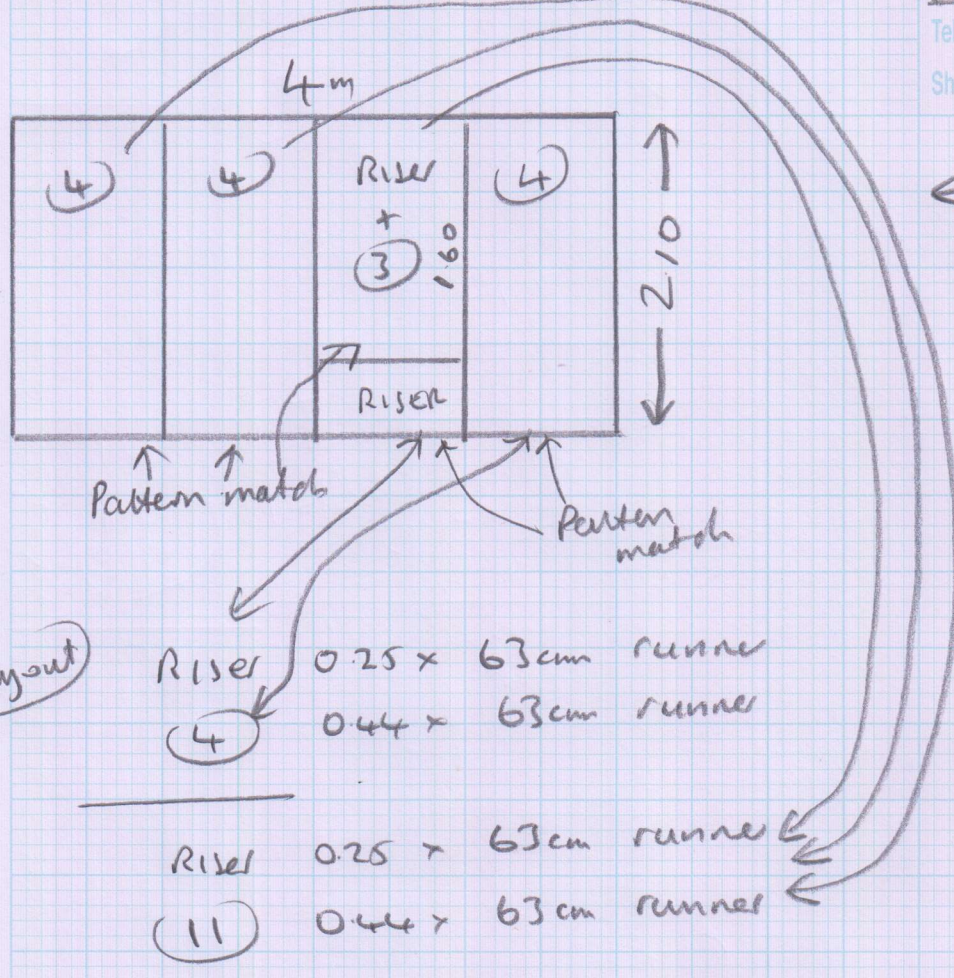

Part 2

HAND 638/16

Lounge 5.80 x 4.40 — 5.90 x 5m
 Mann Bed 4.00 x 3.36 — 4.10 x 4m
 R. Bed 2.55 x 3.18 — 2.65 x 4m

527486
 MR. T. SINCLAIR
 29 LYRIC ROAD
 BARNES
 SW13 9QA

Tel:
 Sheet: Stairs

← Munnisya WS101
 2.10 x 4m

Furniture allow
for stairs

all runners
 63cm wide
 to BH carpets
 for whipping

Layout

NOTE: UPLIFT DETAILS

U/dn pose existing WOOD in lounge
 " " " Carpet in 2 beds

Part 2

Sinclair

527456
MRT SINCLAIR
29 LYRIC RD
SW17 9QA

Main Bed

400 x 336

Hanoi

- wood
- u/b
- m/r x 3 (main bed)
- ext sls
- ext TLK

Runners

4 1/2

0.44 x 0.63 runner

11 1/2

0.45 x 0.63 runner

Pastel Green Whipping

Format for stairs

R. Bed

318 x 255

Hanoi

- wood
- u/b
- m/r (x 1 1/2)
- ext sls
- ext TLK

638/24
10mm PU