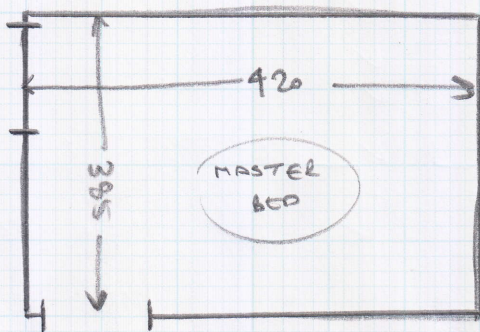

Job No: S27457

Name: FULFORD

Address:

Tel:

Sheet: 1 of 1

HIGH TILES
 FIT UP TO
 FRONT OF
 TILES

EX OLD

- WOOD floor
- NO UID
- NEEDS S/E
- NO m/f
- LUXURY 10m PU foam

EX OLD

- WOOD floor
- NO UID
- EX OS/E
- UID CRT
- MOVE sofa ONLY
- 42"z FELT.