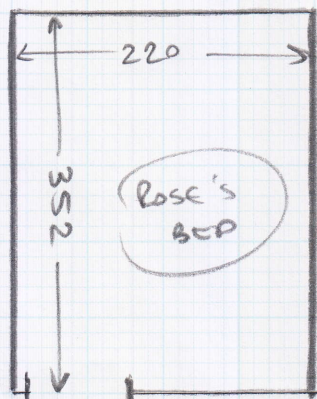

Job No: S27457

Name: FULFORD

Address:

Tel:

Sheet: 1 of 1

HIGH TILES
 FIT UP TO
 FRONT OF
 TILES

EX OLD

- WOOD floor
- NO UID
- NEEDS S/E
- NO m/f
- LUXURY 10m PU foam

EX OLD

- WOOD floor
- NO UID
- EX OS/E
- UID CRT
- MOVE sofa ONLY
- 42"z FELT.