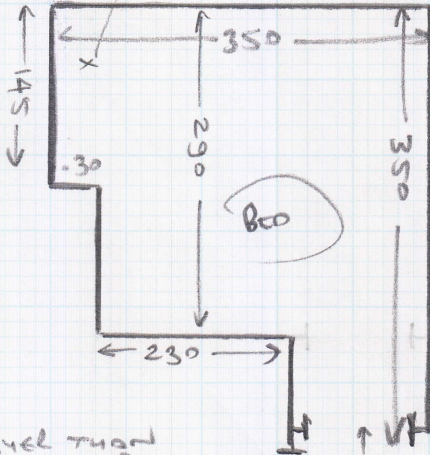

Job No: 527463

Name: ELLIS

Address:

Tel:

Sheet: 1 of 1

bed (9.82m<sup>2</sup>)

- via CPTS
- ex chipboard floor
- needs ply
- mlf 4 units

LARGE LOBE  
FIT UNDER, CUSTOMER  
WILL EMPTY

Hall is higher than  
lounge (arrow 10mm)  
DUE TO CHIPBOARD.  
FIT ANIS

TAB  
bathroom

Hall

10m HIGH TILES TO KITCHEN  
FIT WEDGE BENEATH PLY SO  
THAT FLOORS ARE LEVEL  
FIT TAB HERE

FIT INTO CUB.

LEAVE  
NEAT  
UNDER  
DOOR

Hall inc cub (5.19m<sup>2</sup>)

- via CPT

- ex chipboard floor

- needs ply

- no mlf

FIT TAB  
2 FRONT DOOR

Lounge (18.72m<sup>2</sup>)

- via CPT
- ex floor board 1
- needs ply
- mlf 3 units

NOTES:-

- FIT ANIS AT LOUNGE DOOR
- FIT TAB TO KITCHEN,  
BATHROOM + FRONT DOOR