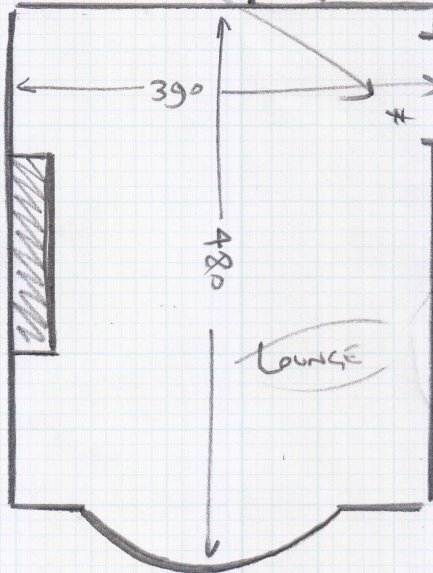

Job No: 527463

Name: ELLIS

Address:

Tel:

Sheet: 1 of 1

bed (9.82m<sup>2</sup>)

- via CPTS
- ex chipboard floor
- needs ply
- mlf 4 units

LARGE LOBE  
FIT UNDER, CUSTOMER  
WILL EMPTY

Hall is higher than  
lounge (arrow 10mm)  
DUE TO CHIPBOARD.  
FIT ANIS

TAB  
bathroom

Hall

10m HIGH TILES TO KITCHEN  
FIT WEDGE BENEATH PLY SO  
THAT FLOORS ARE LEVEL  
FIT TAB HERE

FIT INTO CUB.

LEAVE  
NEAT  
UNDER  
DOOR

Hall inc cub (5.19m<sup>2</sup>)

- via CPT

- ex chipboard floor

- needs ply

- no mlf

FIT TAB  
2 FRONT DOOR

Lounge (18.72m<sup>2</sup>)

- via CPT
- ex floor board 1
- needs ply
- mlf 3 units

NOTES:-

- FIT ANIS AT LOUNGE DOOR
- FIT TAB TO KITCHEN,  
BATHROOM + FRONT DOOR