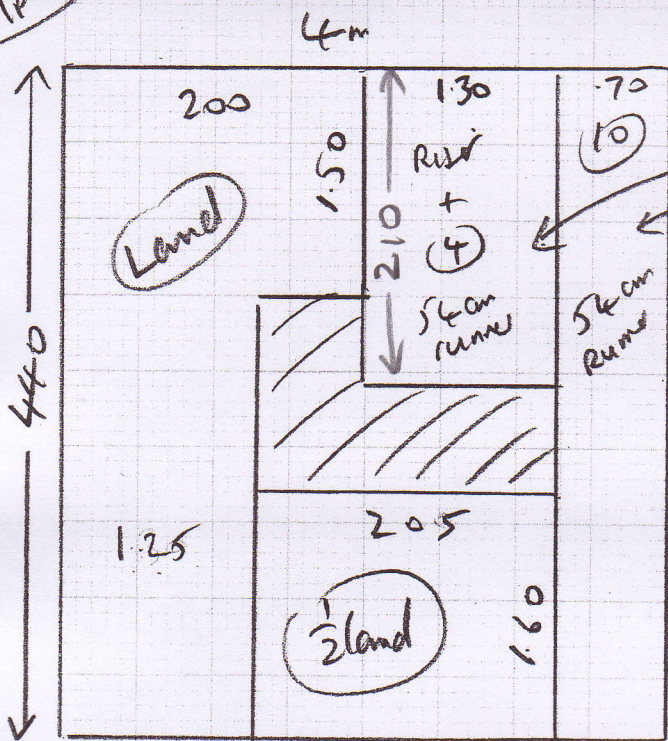

C/Plan

PART 1

14 1/2
54cm runner
cut off +
pattern match
+ send
for ~~shopping~~
taping

527484

Job No Mrs P. Marison
Name 39 Kingsway
Address Martlake
SW14 7HR

ColorNet 6890
440 x 4m

Layout

2 Bedrooms

Mid Bed	325 x 3.45	Waverley 335 x 4 335 x 4
R. Bed	3.25 x 3.60	

Part 1 of job

Mid bed, Waverley 335 x 4

Landing
only ColorNet 6890

cut runners in warehouse +
send for ~~shopping~~ taping

1/2 land to be fitted on
Part 2 along with
runners

1/2 land 150 or 170

Riser 0.18 x 54cm runner

(14) 0.44 x 54cm runner