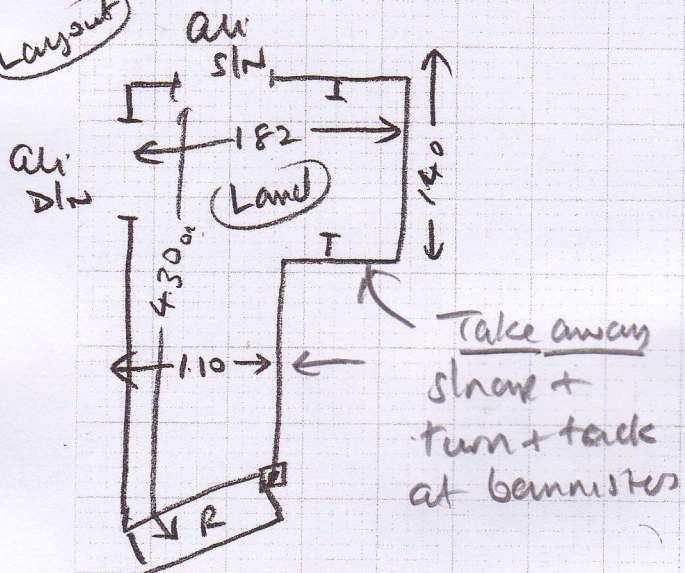

C/Plan

PART 1

14 1/2
54cm runner
cut off +
pattern match
+ send
for ~~shopping~~
taping

527484

Job No Mrs P. Marison
Name 39 Kingsway
Address Martlake
SW14 7HR

ColorNet 6890
440 x 4m

Layout

2 Bedrooms

Mid Bed	325 x 3.45	Waverley 335 x 4 335 x 4
R. Bed	3.25 x 3.60	

Part 1 of job

Mid bed, Waverley 335 x 4

Landing
only ColorNet 6890

cut runners in warehouse +
send for ~~shopping~~ taping

1/2 land to be fitted on
Part 2 along with
runners

1/2 land 150 or 170

Riser 0.18 x 54cm runner

(14) 0.44 x 54cm runner