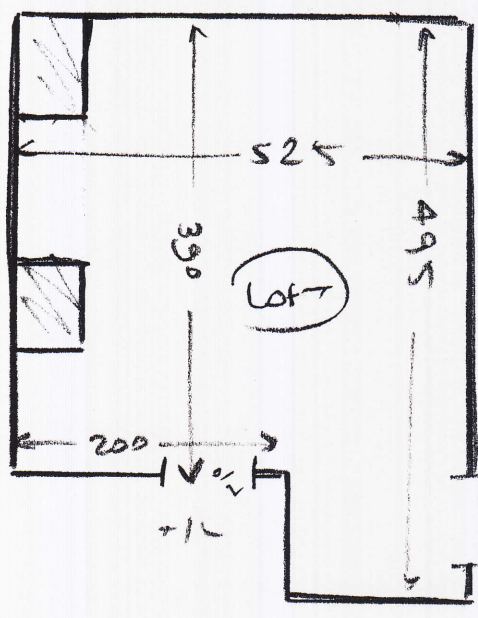

Loft

S27487  
McMullan

Loft Stairs

T/C	130	80
1/4	110	80
9e	45	80
W1	80	110
W2	100	80
W3	80	110
W4	100	80

- wood + floor
- no u/d
- needs s/e
- no m/f

en-suite  
no flooring  
fitted

1st floor

Back door 260 165 (1x o/w)  
(1x ex 7/4)

- wood + floor
- u/d opt
- ex s/e
- Room full of furniture + boxes customer to clear

- wood + floor
- no u/d
- needs s/e
- no m/f

Main Stairs

Riser	25	80
12e	43	80
6/w	46	105

Phase 1  
2x 1st floor bars