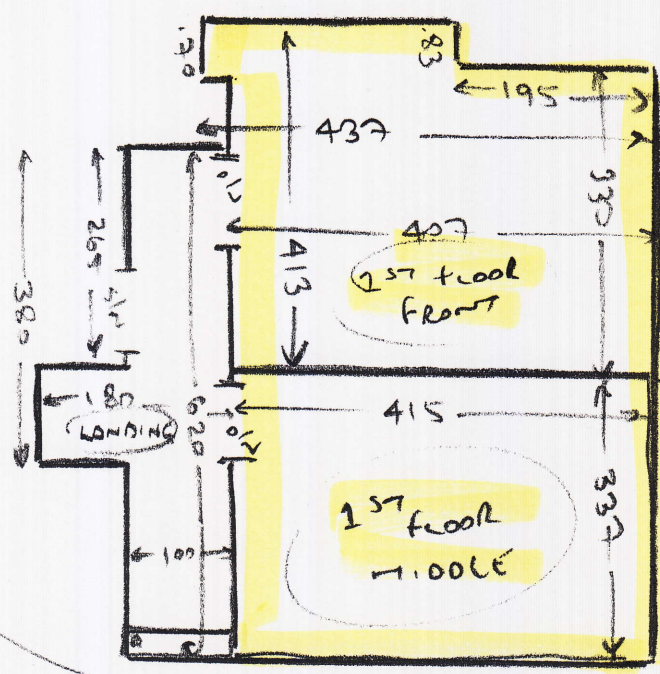

Loft

S27487  
McMullan

Loft Stairs

T/C	130	80
1/4	110	80
9e	45	80
W1	80	110
W2	100	80
W3	80	110
W4	100	80

- wood + floor
- no u/d
- needs s/e
- no m/f

en-suite  
no flooring  
fitted

1st floor

Back door 260 165 (1x o/w)  
(1x ex 7/4)

- wood + floor
- u/d opt
- ex s/e
- Room full of furniture + boxes customer to clear

- wood + floor
- no u/d
- needs s/e
- no m/f

Main Stairs

Riser	25	80
12e	43	80
6/w	46	105

Phase 1  
2x 1st floor bars