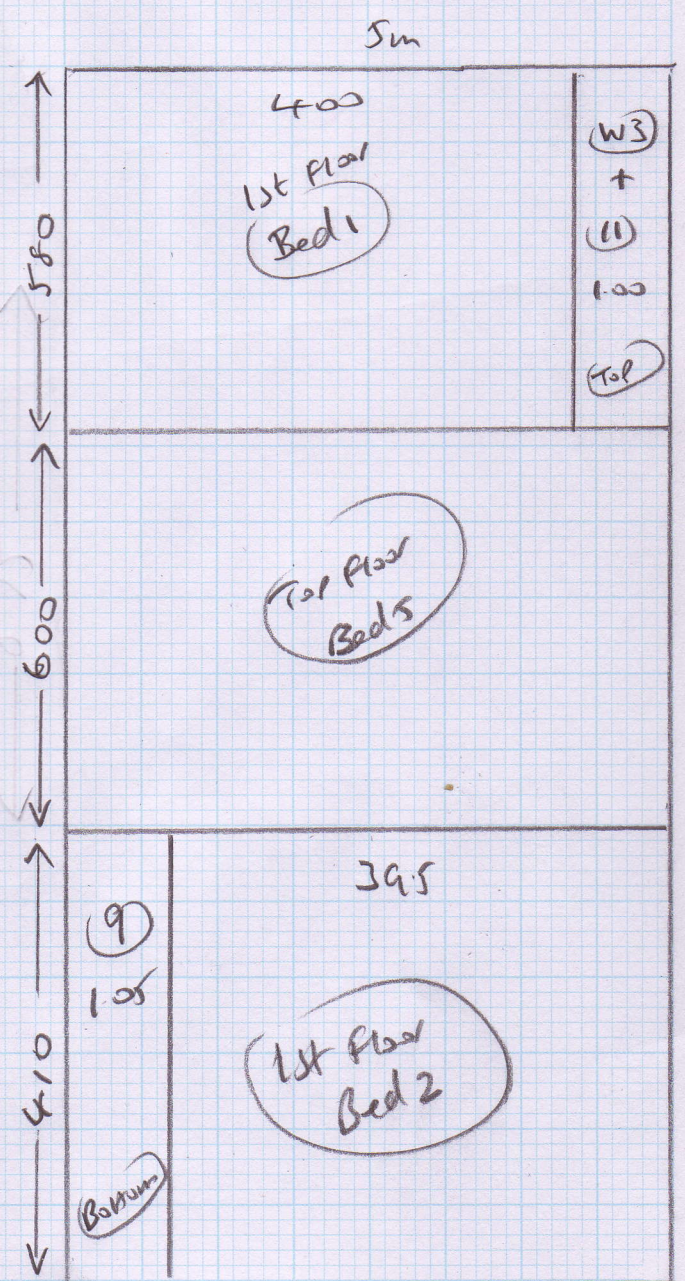

CURT

7.40

8.75

1.00 WASTE

2.20

5.80

6.00

4.10

---

35.25

527495

Mrs T. Dockery

Job No: 104 East Shem Ave

Name: E Shem

Address: SW 14 8A4

Tel: Katsu, KT 819110

Sheet: of:

1 of 3