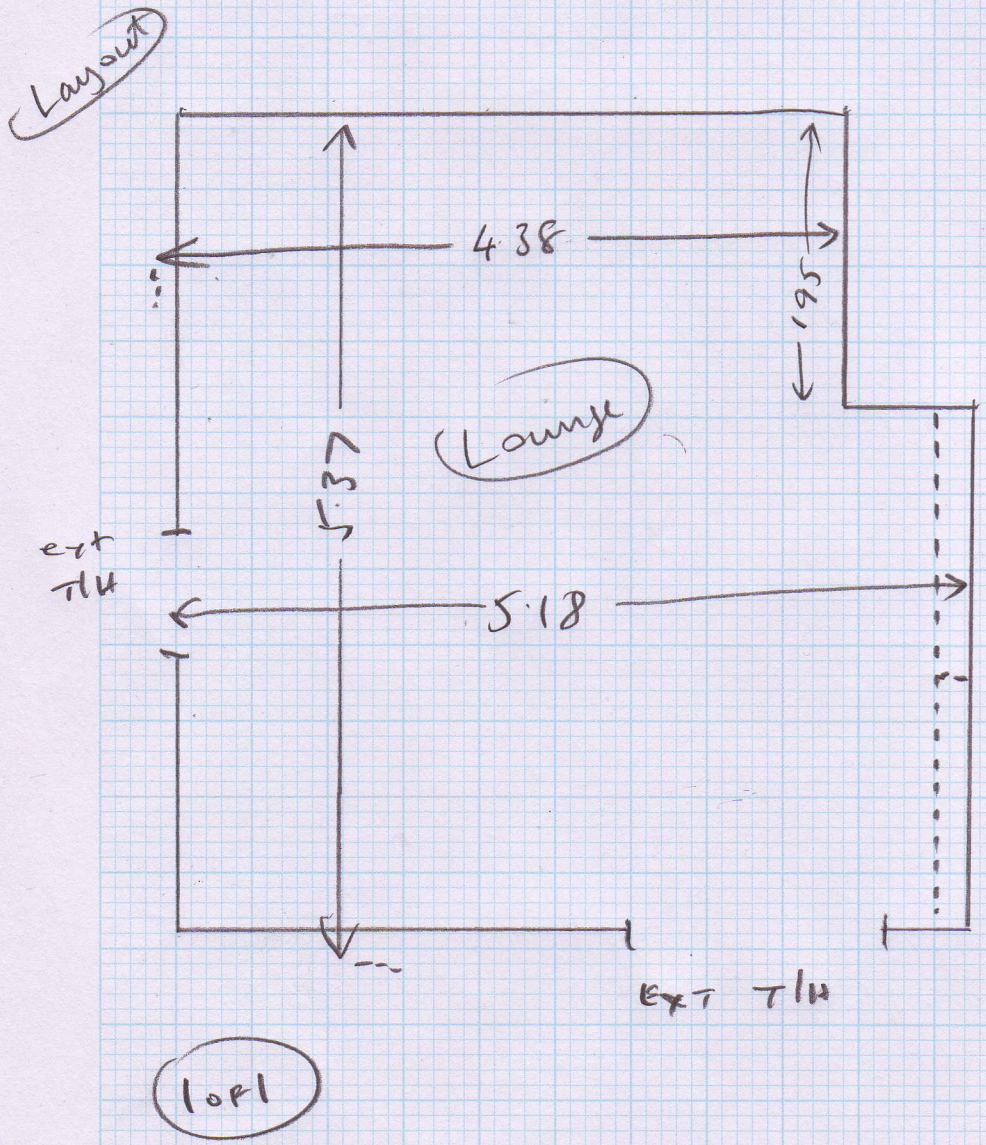

S27499
 Job No: MR T. PARKER
 Name: 52 Wensleydale Road
 Address: HAMPTON TW12 2LT
 Tel:
 Sheet: Sloane Trust Sure 50
 SLO 5033
 5.50 x 5

Existing sledge

Kern Glad
 Isolatis
 bt call
 MEET J.C. ON SITE