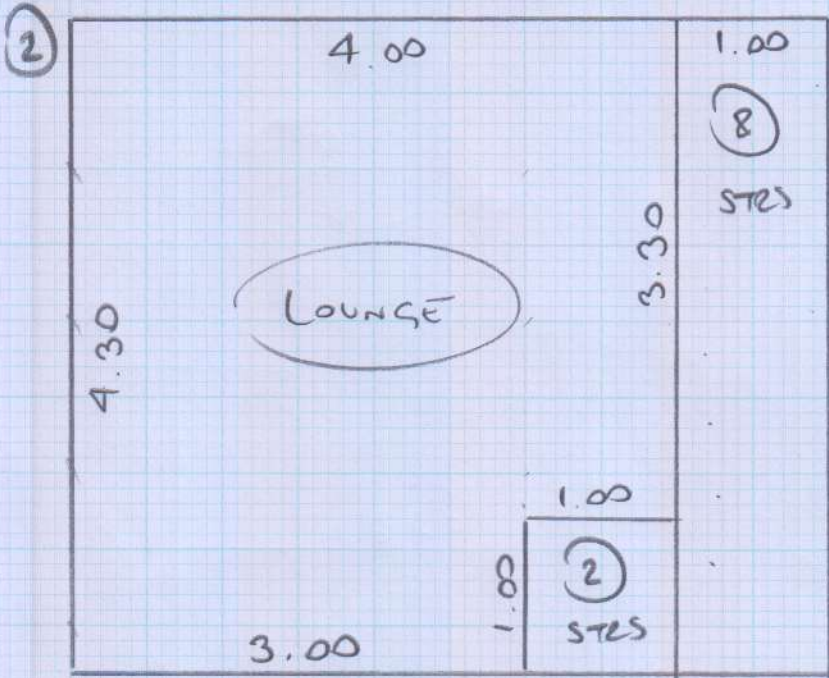

Job No: S27527
 Name: PANOUSIS
 Address: 32c Leinster Avenue
 SW14, 4JP
 Tel:
 Sheet: 1 of 2

- BEDROOM 1 3.50 x 5m
- Plan 1 2.60 x 5m
- " 2 4.30 x 5m
- " 3 3.60 x 5m

14.00 x 5m

70m²

Layout Plan Measure Sheet only

mrcarpets
Flooring & Carpets

Job No: S27527
 Name: PANOUSIS
 Address: 32c Leinster Avenue
 SW14 4JP
 Tel:
 Sheet: 2 of 2
 KITCHEN
 ? BEING ALTERED

- Lounge
- wood floor
 - u/v c/t
 - ex s/e
 - m/f 1.5 units

- sl/and
- wood floor
 - u/v c/t
 - ex s/e

- Bed 2
- wood floor
 - u/v c/t
 - ex s/e
 - m/f 1 unit

7 e	42	80
1/2	106	160
7 e	43	77
Wall	98	88

(1 x old)