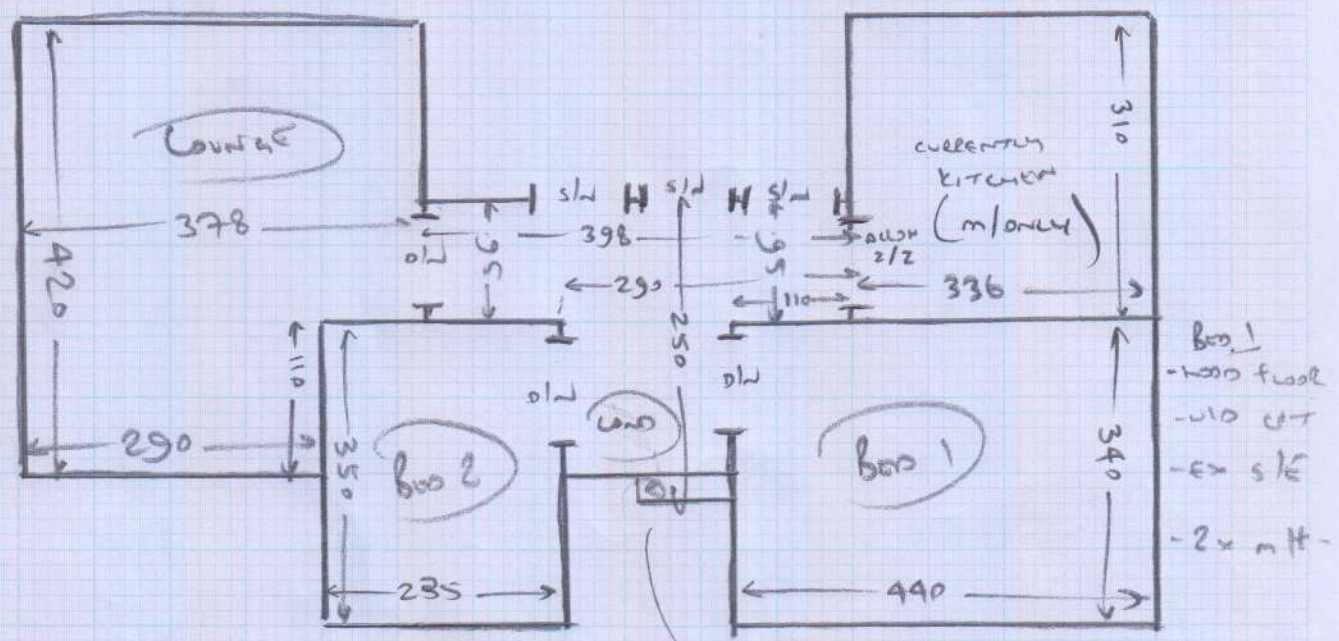

Job No: S27527
 Name: PANOUSIS
 Address: 32c Leinster Avenue
 SW14, 4JP
 Tel:
 Sheet: 1 of 2

- BEDROOM 1 3.50 x 5m
- Plan 1 2.60 x 5m
- " 2 4.30 x 5m
- " 3 3.60 x 5m

14.00 x 5m

70m²

Layout Plan Measure Sheet only

mrcarpets
Flooring & Carpets

Job No: S27527
 Name: PANOUSIS
 Address: 32c Leinster Avenue
 SW14 4JP
 Tel:
 Sheet: 2 of 2
 KITCHEN
 ? BEING ALTERED

- Lounge
- wood floor
 - u/v c/t
 - ex s/e
 - m/f 1.5 units

- sl/and
- wood floor
 - u/v c/t
 - ex s/e

- Bed 2
- wood floor
 - u/v c/t
 - ex s/e
 - m/f 1 unit

7 e	42	80
1/2	106	160
7 e	43	77
Wall	98	88

(1 x old)