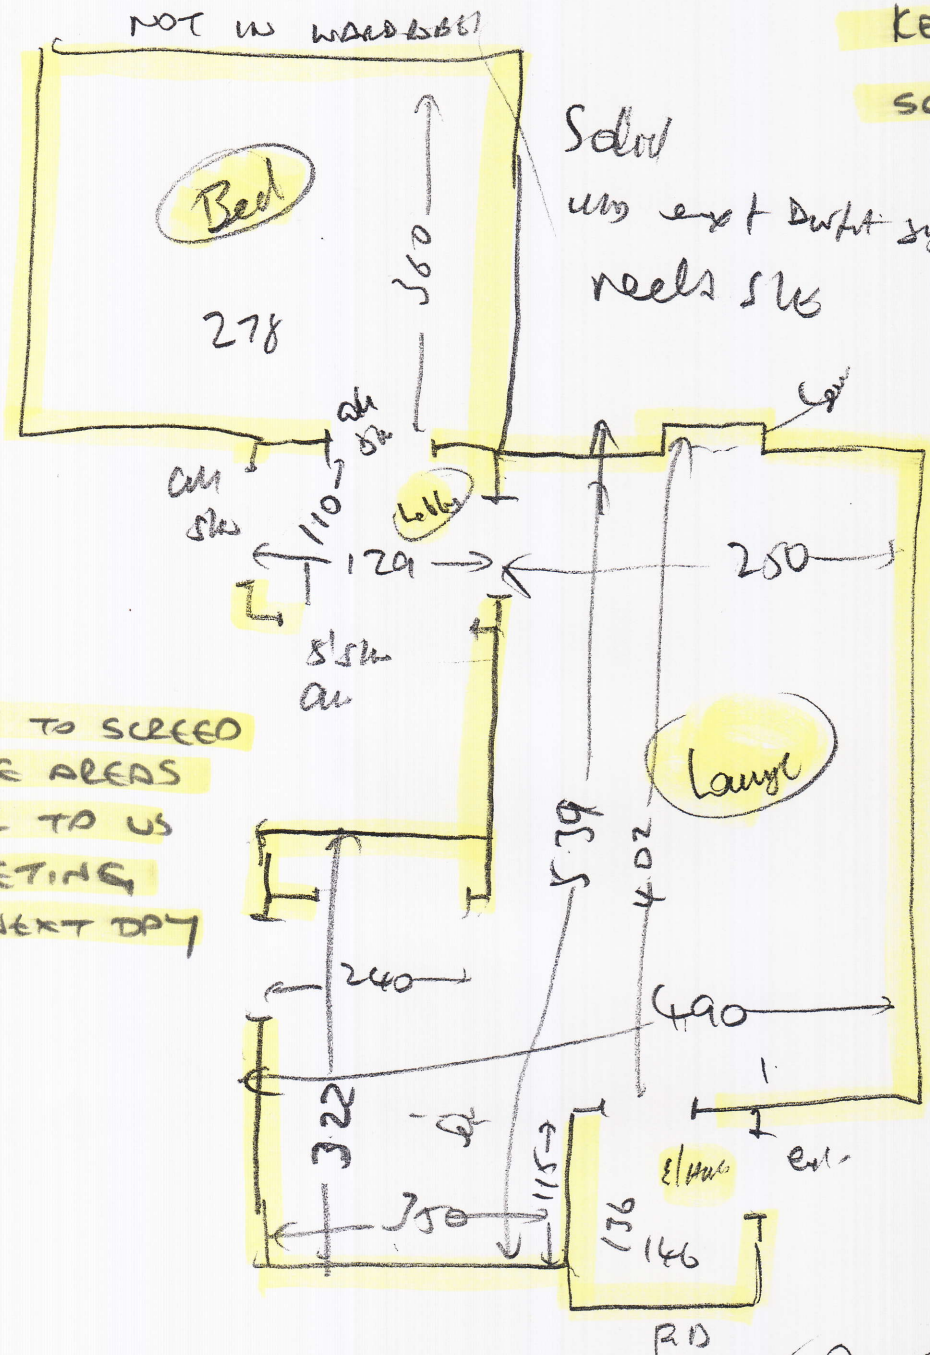

S27540

KEVIN 1ST JULY

SCREEDING

KEVIN TO SCREED
 THESE AREAS
 PRIOR TO US
 CARPETING
 THE NEXT DAY

Solid
 w/ DW/HT
 system
 needs sls since
 MR

9.75	10
1.45	} 25
10.01	
9.70	
2.00	
<hr/>	
33.00	

- Dr [Signature] 8/12
- 2) Cobalt 60 25/12
 Champagne
- 3) Dulce de [Signature] Vanilla Honey
- 1) wine Bar
- 2) w/ "