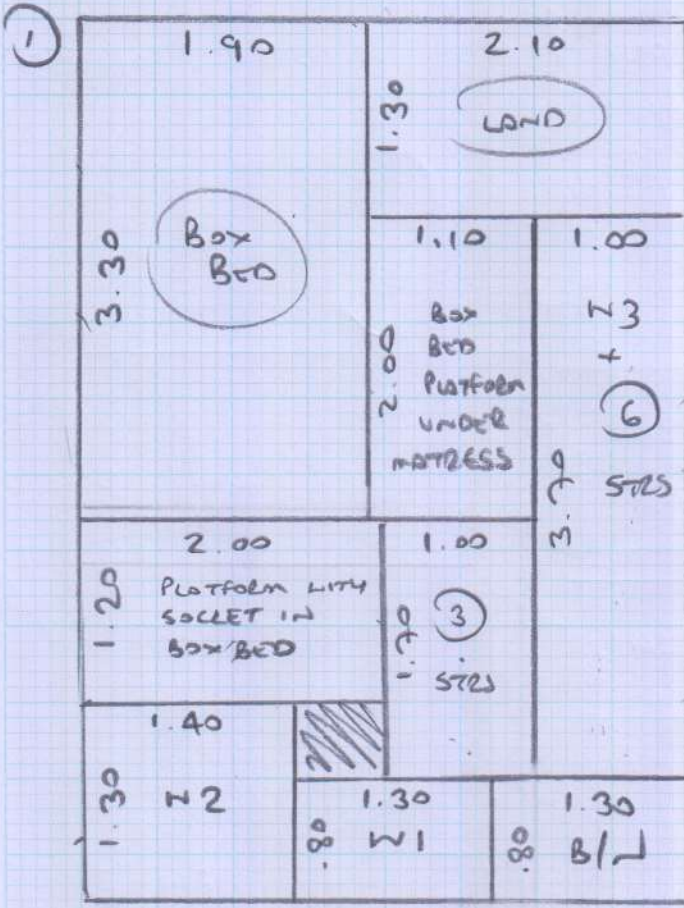

Job No: 527556
 Name: DOMINIC TUENER
 Address: 68 Nowell Road

Tel:
 Sheet: 1 of 2

FRONT BED 4.10 x 4m
 REAR BED 2.90 x 4m
 PLAN ① 5.80 x 4m
 12.80 x 4m

51.2m²

Job No: 527556

Name: DOMINIC TURNER

Address: 68 Nowell Road

Tel:

Sheet: 2 of 2

W1	65	100
W2	72	123
W3	70	90
g e	44	90
B/W	46	110

THIS PLATFORM IS 108 x 100 + HAS CRT & PRESENT FIT AROUND SOCKET (X) AS PER EV CRT

ALL AREAS

- WOOD FLOORS
- W/D
- EX S/E
- m/f FRONT BED 1.5 UNITS
REAR BED 2 UNITS
BOX BED 1/2 UNIT