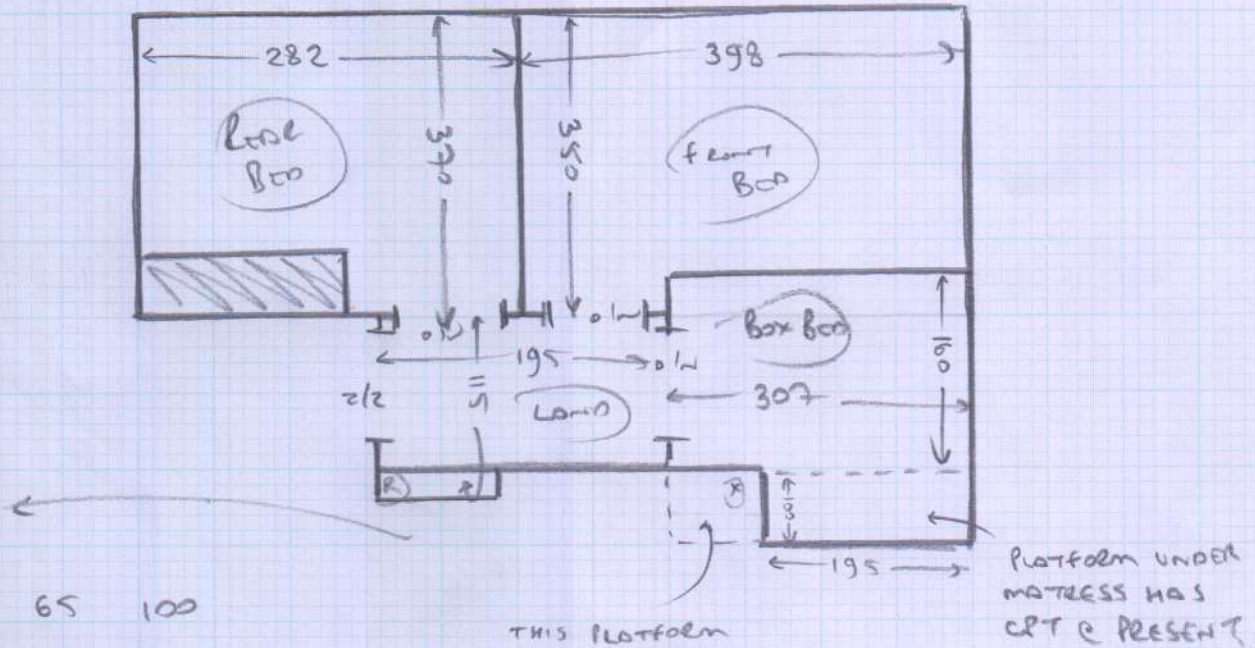

Job No: 527556
 Name: DOMINIC TUENER
 Address: 68 Nowell Road

Tel:
 Sheet: 1 of 2

FRONT BED 4.10 x 4m
 REAR BED 2.90 x 4m
 PLAN ① 5.80 x 4m
 12.80 x 4m

51.2m²

Job No: 527556

Name: DOMINIC TURNER

Address: 68 Nowell Road

Tel:

Sheet: 2 of 2

W1	65	100
W2	72	123
W3	70	90
g e	44	90
B/W	46	110

THIS PLATFORM IS 108 x 100 + HAS CRT & PRESENT FIT AROUND SOCKET (X) AS PER EV CRT

ALL AREAS

- WOOD FLOORS
- W/D
- EX S/E
- m/f FRONT BED 1.5 UNITS
REAR BED 2 UNITS
BOX BED 1/2 UNIT