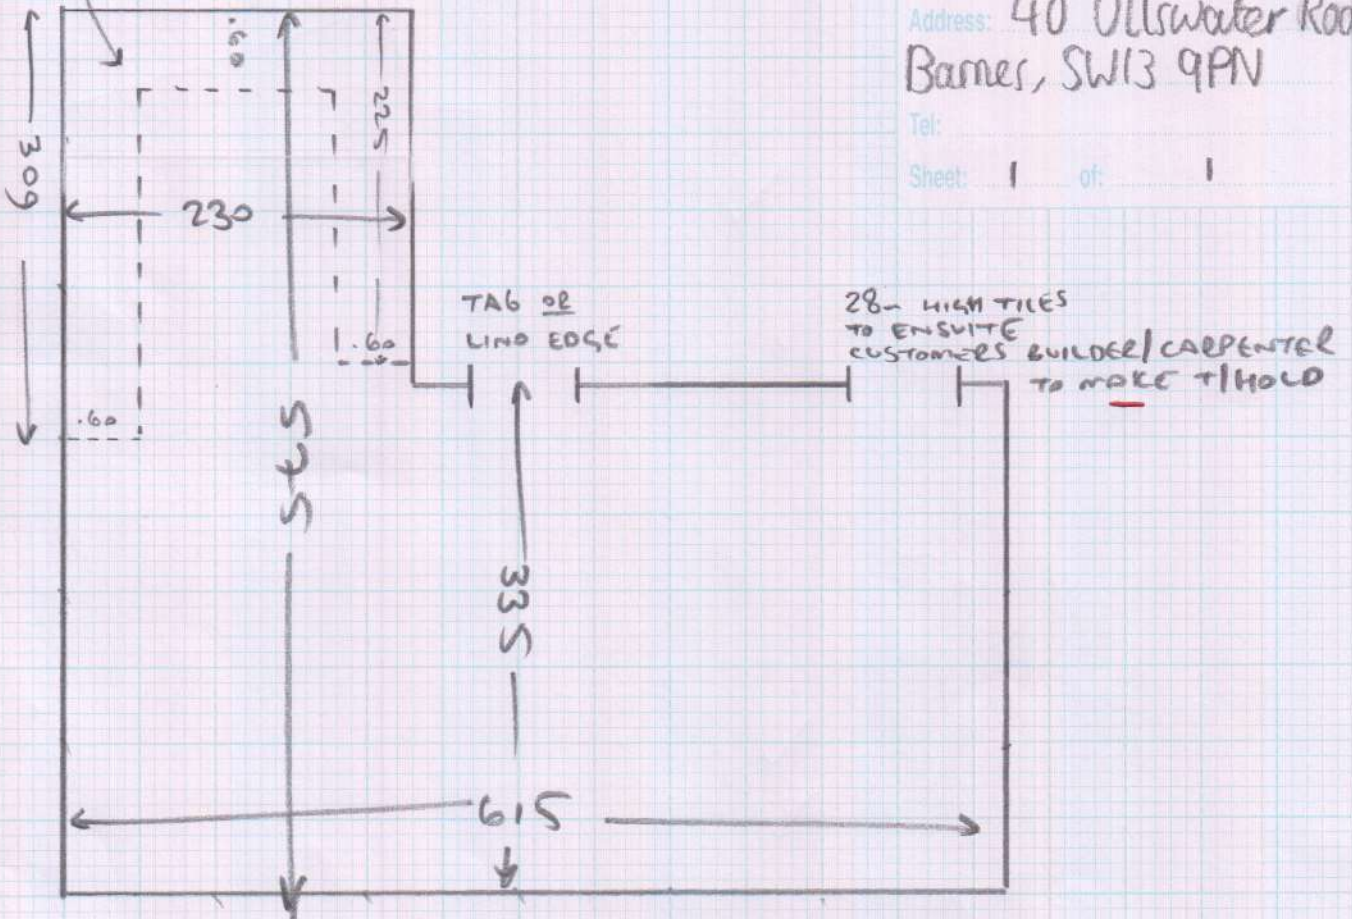

Job No: S27603

Name: VINCENT

Address: 40 Ullswater Road
Barnes, SW13 9PN

Tel:

Sheet: 1 of 1

KITCHEN TO BE BUILT HERE
SIZES GUESTIMATED FROM
CUSTOMER'S KITCHEN LAYOUT.

- WOOD FLOOR

- NO W/O

- NEEDS PLY

- TOTAL NETT AREA

EXCLUDINGS KITCHEN = 22.27m²