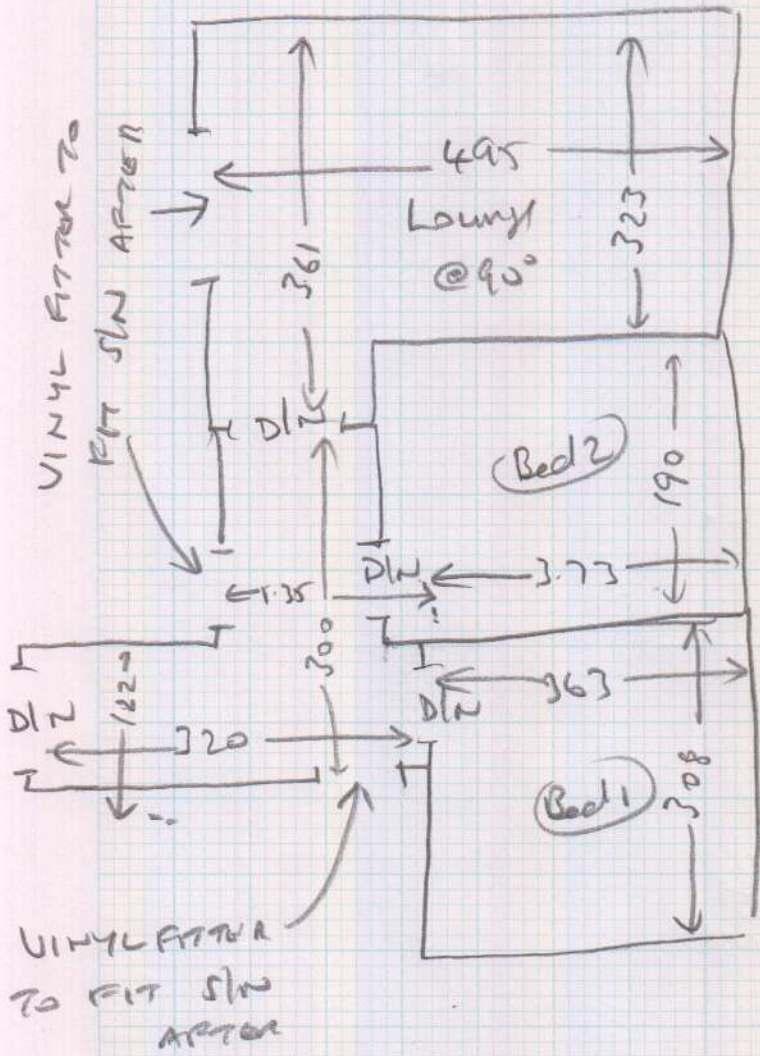

Layout

S27619

MR. N. HUSBAND  
 Flat 12  
 43-44 Nevill Square  
 Earls Court  
 London  
 SW5 9PF

Texture Loop, Jute

Lounge	505 x 4
Bed 2	200 x 4
Bed 1	320 x 4
Hall	320 x 4

Existing sledge  
 Fit 4 Dinaps  
 No uplift to do

Billy

(10P1)