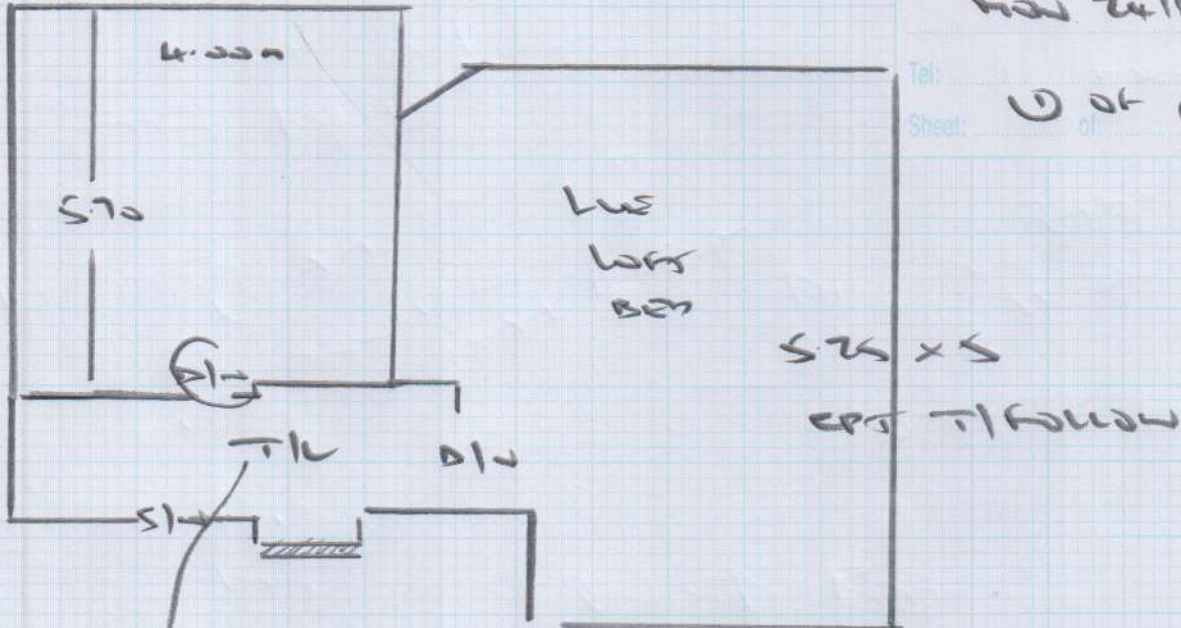

JOSH  
SEAN

Part ① now 24/8  
Rt Small Loft Ben 5.70 x 4

Job No: 27620

Name: Hall

Address: Ave  
now 24/8

Tel:

Sheet: ① of ①

NOTE TOP LOFT  
CUSTOMER'S OWN  
RE RT CPT ON SITE

Guest  
t36

now what size issues  
P/FETS

Old 1st floor

RE RT CUST  
OWN  
CPT