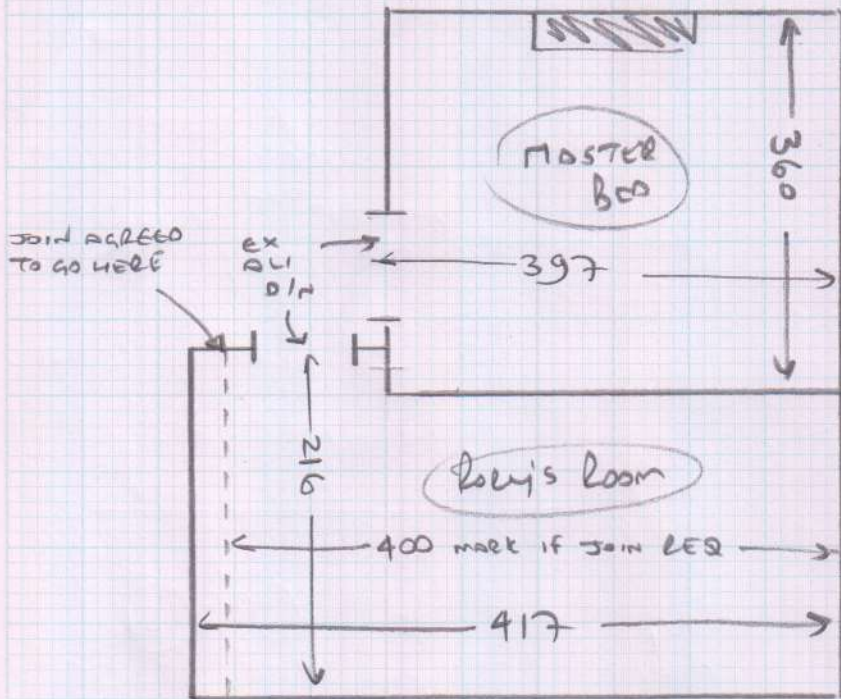

Job No: S27624
 Name: MURRAY
 Address: 14 Carlton Road
 East Sheen, SW14-7RT
 Tel:
 Sheet: 1 of 1

BOTH ROOMS

- WOOD FLOORS
- OLD CPTS
- EX SK
- m If MASTER = 2 UNITS
- Baby's = 1 UNIT

Plan ① 4.05 x 4.
 " ② 2.25 x 4.