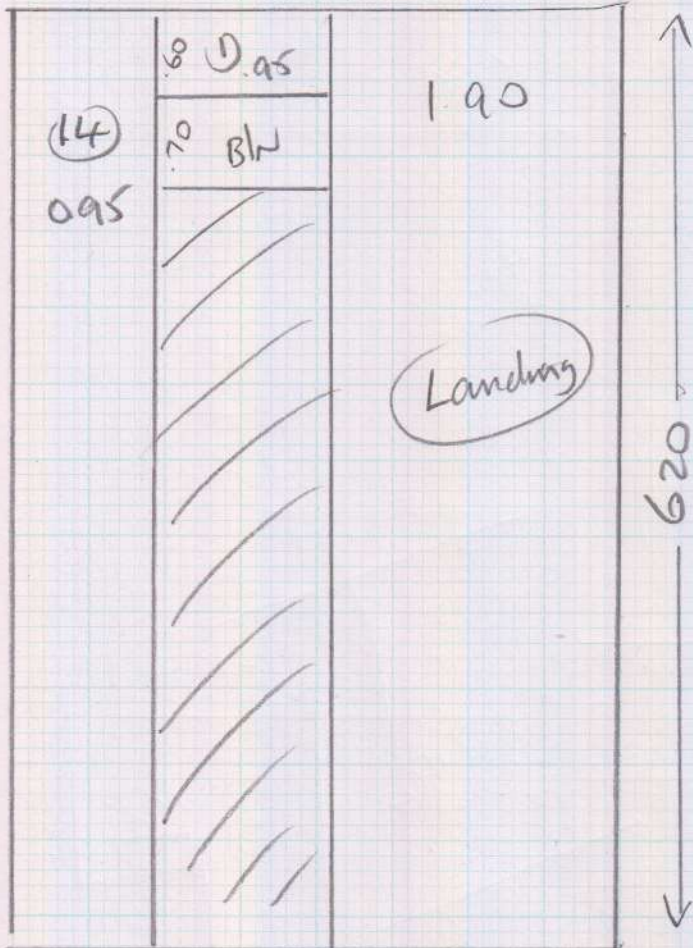

CL PLAN

4m

S27635

MRS N. PANTHER  
 23 PARK FARM ROAD  
 KINGSTON  
 KT2 5TQ

Carousel, 169

R Bed 4.65 x 4

Mid Bed 2.90 x 4

← Cl Plan 6.20 x 4

(1 of 2)