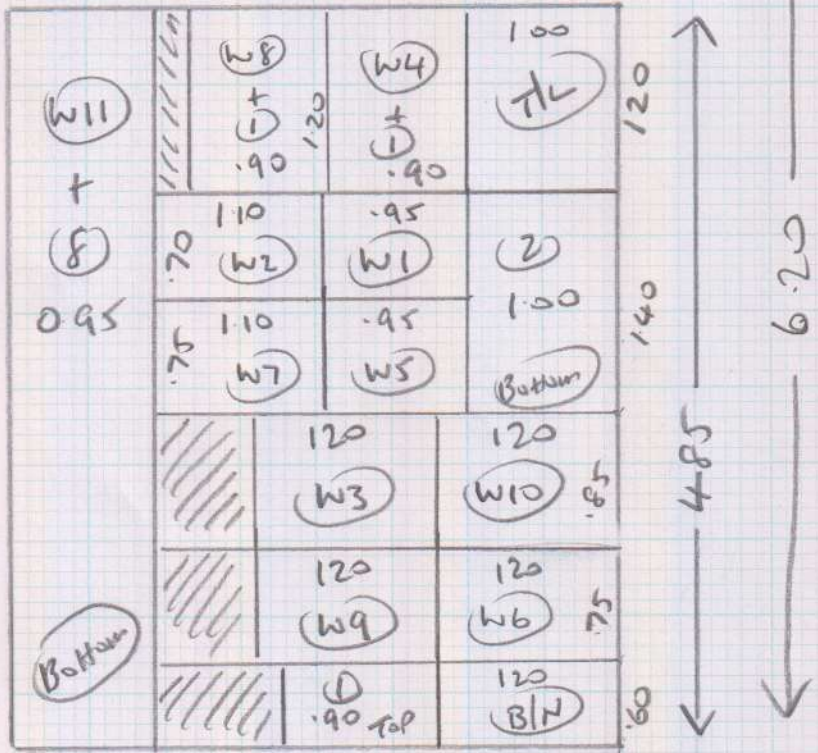

527637

Job No: HELSKETH-LEE  
 Name: 65 MILTON RD  
 Address: E. SHEEN  
 SW14 8JP

Colorado Texture  
 COL-221

- 1st Fl R. Bed 2.55 x 4
- Loft Bed 5.35 x 4
- 1st Fl F Bed 4.50 x 4 (+Join)

Colorado Stripe  
 COL-ST-2213

- 1.35 x 4
- 4.85 x 4

---

- 6.20

1 OF 3

# LAYOUT

S27637  
Helsketh - Lee

TOP STAIRS

- TK 1.05m x 0.80
- (1) 0.50 x 0.75
- W1 0.56 x 0.85
- W2 0.89 x 0.97
- W3 0.74 x 1.09
- W4 0.64 x 0.77
- (1) 0.50 x 0.72
- W5 0.60 x 0.84
- W6 0.65 x 1.04
- W7 0.67 x 0.94
- W8 0.56 x 0.77
- (1) 0.50 x 0.77

wood  
no u/b  
needs ste

- W9 1.26m x 3.30 ✓
- (2) 0.42 x 0.84 ✓
- W9 0.62 x 0.97 ✓
- W10 0.70 x 1.09 ✓
- W11 0.64 x 0.74 ✓
- (8) 0.43 x 0.77 ✓
- W12 0.45 x 0.98 ✓

(30F3)