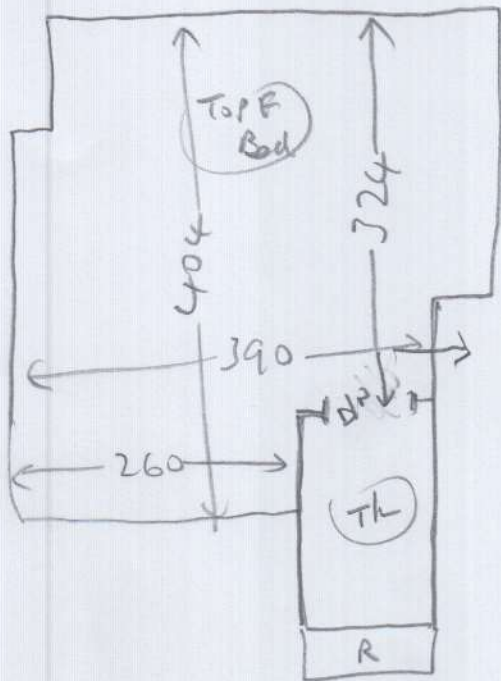

all
Empty
needs site

S27642

Job No: MRS R HUNT
Name: 10 Cedar Terrace
Address: Richmond
TW9 2JE

Sheet: of: SLK

1st Stair Silk Touch, 323
6.00 x 4m Night Sky

Top R Bed Silk Touch SLK 329
4.15 x 4m Fantasy Taupe

Top R Bed Silk Touch SLK 329
2.25 x 4 Fantasy Taupe

1st Fl. F. Bed Silk Touch SLK 329
4.30 x 4 Fantasy Taupe

1st Fl R Bed Silk Touch SLK 329
2.90 x 4 Fantasy Taupe

1 of 3

527642

MRS R HUNT
10 Cedar Terrace
W9 2JE

Top Floor

all
wood
no ult
no mlt
needs slt

TOP STAIRS

- TL 1460 x 074 (slw)
- 2nd L 0910 x 110 (slw)
- W1 0630 x 079
- W2 066 x 096
- W3 066 x 069
- (7) 046 x 064
- 52 B/N 048 x 080 Turn right side
- 1st L See plan
- (4) 0390 x 072
- (2) mlt 1st 040 x 085

Bottom stairs

- 1/4 land 0970 x 090
- W4 063 x 101
- W5 074 x 115
- W6 067 x 073
- (6) 042 x 070
- 1st L 042 x 085

1/4 land

- Take away
ext slw
Put against ext TL

(203)

527642
MRS R HUNT
10 Cedar Terrace
TW 9 2JE