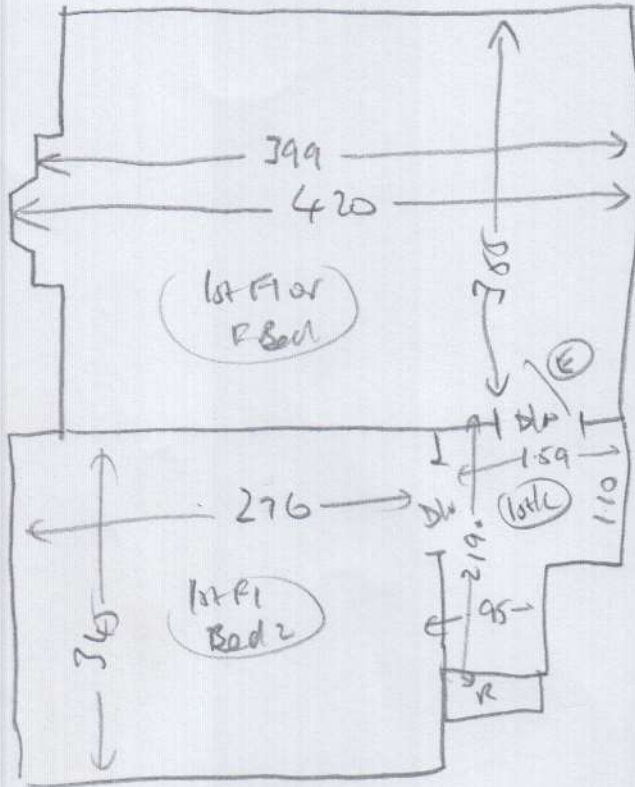

527642
MRS R HUNT
10 Cedar Terrace
TW 9 2JE

1st Floor

FRONT

30F3