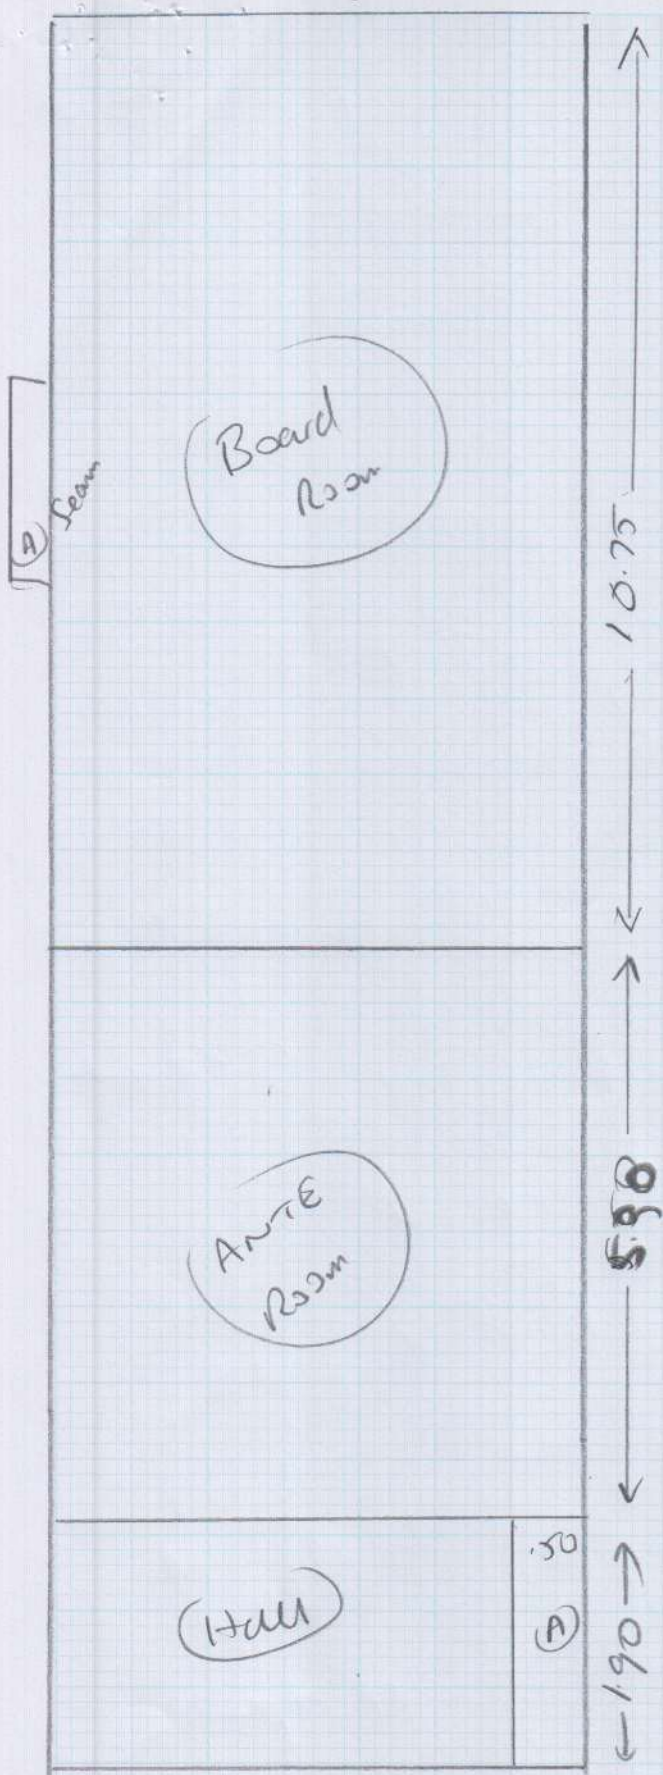

5m

 S 27451
 Job No: Forbes Rix
 Nat: Federation of Small Business
 Add: 2 Catherine Place
 London
 Tel: 5 LIP 6 HF
 Sheet: of:

10.75×5
 5.98×5
 1.90×5

1 of 2

S27451

Forbes Rix
Federation of Small
Businesses

2 Catherine Place
SW1P 6HF

WOOD
NO ULB
NEEDS LK
M/F (+3)

BUILDERS UNSCREW
RADIATOR COVERS PRIOR TO
FITTING
PORTAGE

2 OF 2