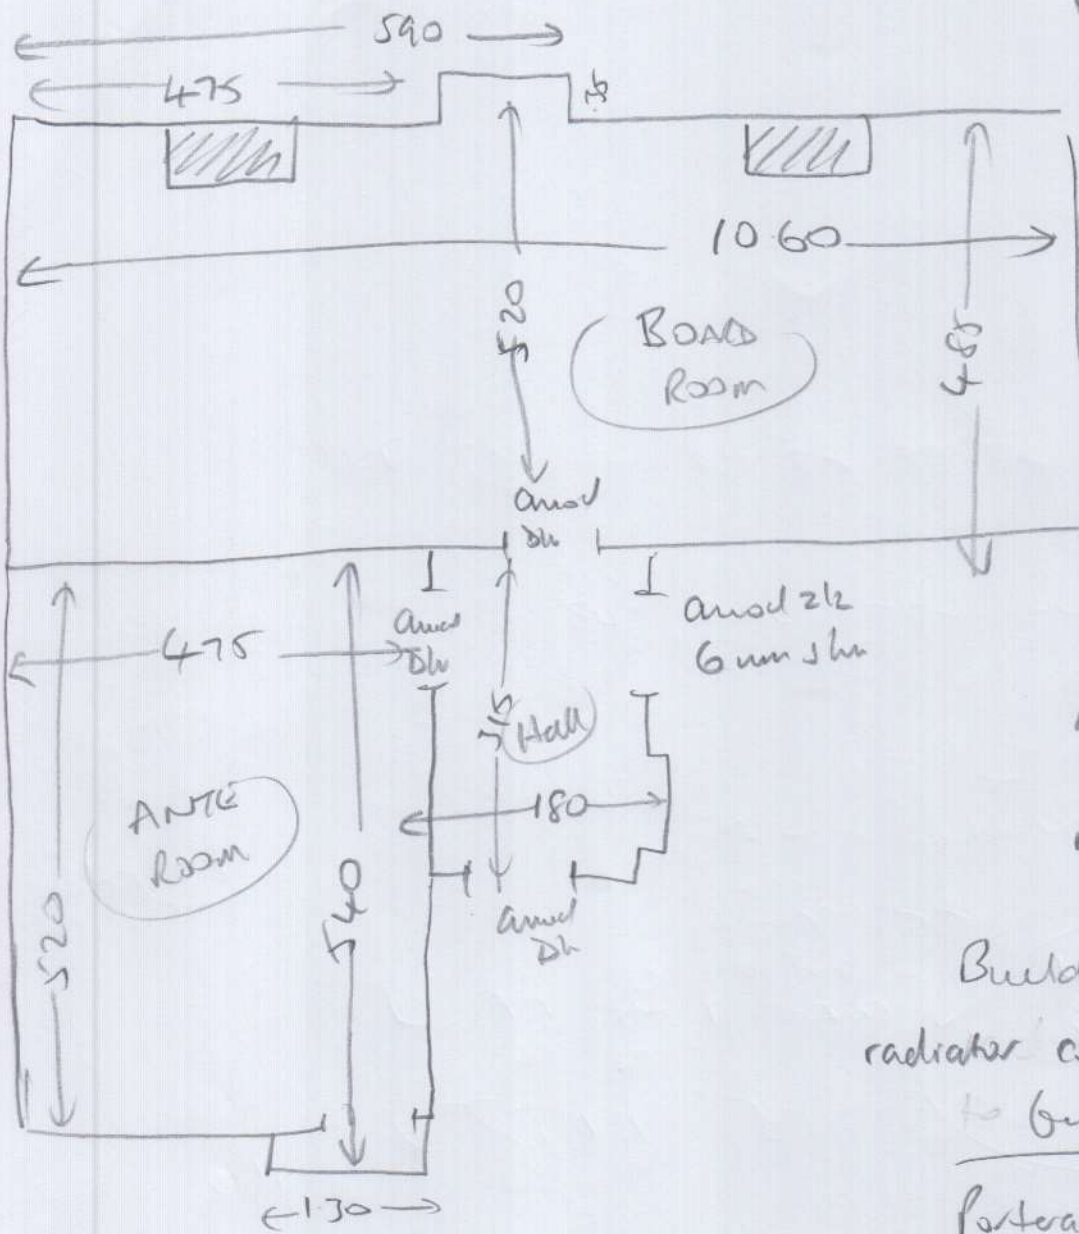

5m

 S 27451
 Job No: Forbes Rix
 Nat: Federation of Small Business
 Add: 2 Catherine Place
 London
 Tel: 5 LIP 6 HF
 Sheet: of:

10.75×5
 5.98×5
 1.90×5

1 of 2

S27451

Forbes Rix
Federation of Small
Businesses

2 Catherine Place
SW1P 6HF

WOOD
NO ULB
NEEDS LK
M/F (+3)

BUILDERS UNSCREW
RADIATOR COVERS PRIOR TO
FITTING
PORTAGE

2 OF 2