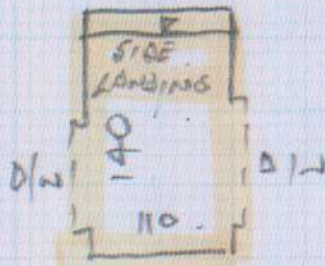

1

S27654
COLES

1 of 2

Plan 1) 4.00 x 5.00

fully fit LANDINGS + MIDDLE STAIRS

2

~~Plan 2) 2.60 x 4.00~~

KEVIN CUT RUNNERS PREVIOUSLY,

TOP FLIGHT. (NEW)

Riser 20 x 86

12 @ 45 x 86

B/N 45 x 105.

S 27654

COLES

2 of 2

NOT THIS ROOM.