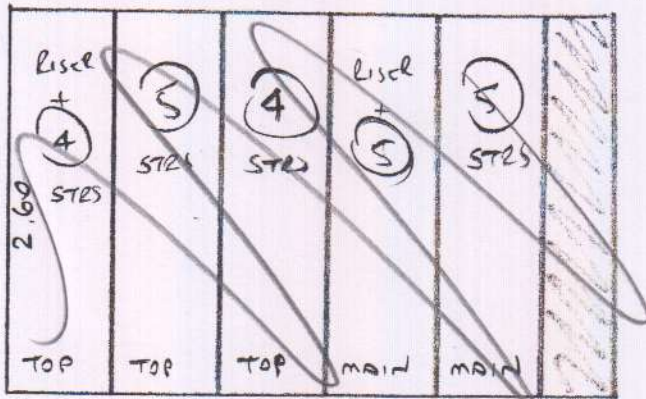

1

S27654
COLES

1 of 2

Plan 1) 4.00 x 5.00

fully fit LANDINGS + MIDDLE STAIRS

2

~~Plan 2) 2.60 x 4.00~~

KEVIN CUT RUNNERS PREVIOUSLY,

TOP FLIGHT. (NEW)

Riser 20 x 86

12 @ 45 x 86

B/N 45 x 105.

S 27654

COLES

2 of 2

NOT THIS ROOM.

fully fitted

runners