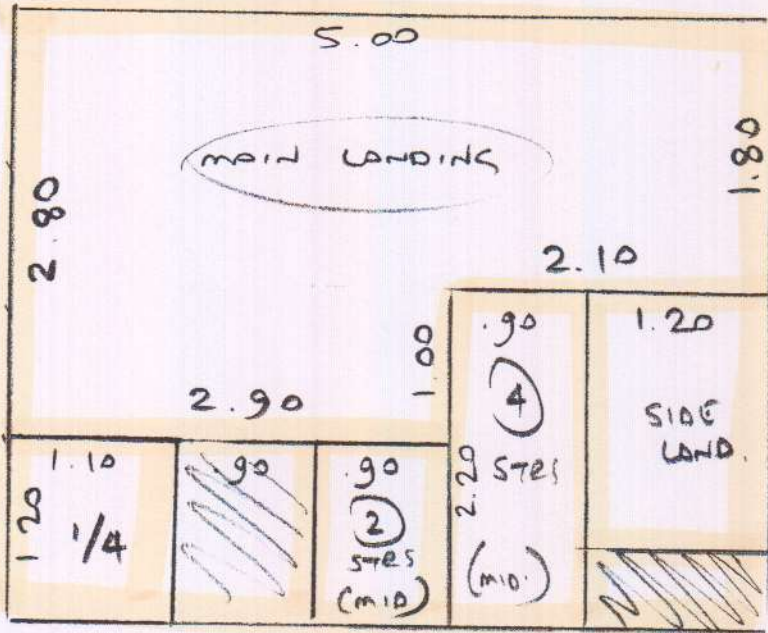

1

S27654
COLES

1 of 2

Plan 1) 4.00 x 5.00

fully fit LANDINGS + MIDDLE STAIRS

2

~~Plan 2) 2.60 x 4.00~~

KEVIN CUT RUNNERS PREVIOUSLY,

TOP FLIGHT. (NEW)

Riser 20 x 86

12 @ 45 x 86

B/N 45 x 105.

S 27654

COLES

2 of 2

NOT THIS ROOM.