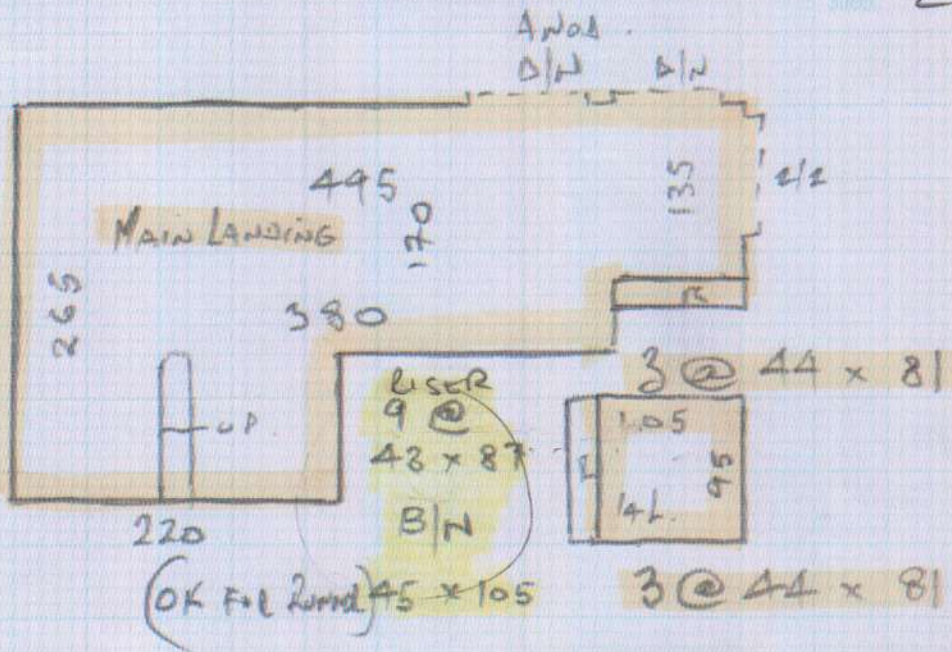

1

S27654
COLES

1 of 2

Plan 1) 4.00 x 5.00

fully fit LANDINGS + MIDDLE STAIRS

2

~~Plan 2) 2.60 x 4.00~~

KEVIN CUT RUNNERS PREVIOUSLY,

TOP FLIGHT. (NEW)

Riser 20 x 86

12 @ 45 x 86

B/N 45 x 105.

S 27654

COLES

2 of 2

NOT THIS ROOM.