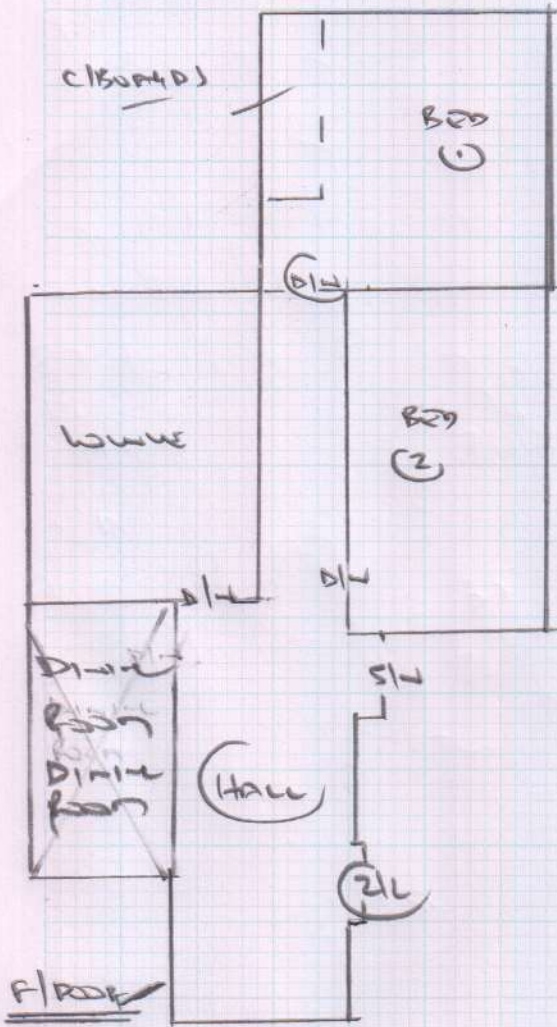

LAYOUT

RTU
719

FASTIL

ALL

AREAS

*

Part

⊙

719

FASTIL SEAL - REMOVE ALL
SIL

UID RT CRT

819

TAKE ABSOLUTE
CALL WITH
FASTIL PURCHASE

Job No: (5) 27656

Name: HOLT

Address: FASTIL 719,

RT 819

Tel:

Sheet: (1) of (2)

5.00m

Job No: 527656
Name: Holt
Address: TASTIC 7/19
RT 819
Tel:
Sheet: (2) of (2)

3.45

8.30

- ✓ U/D -
- ✓ ALL NEW S/E.
- ✓ ALL DIRTY.