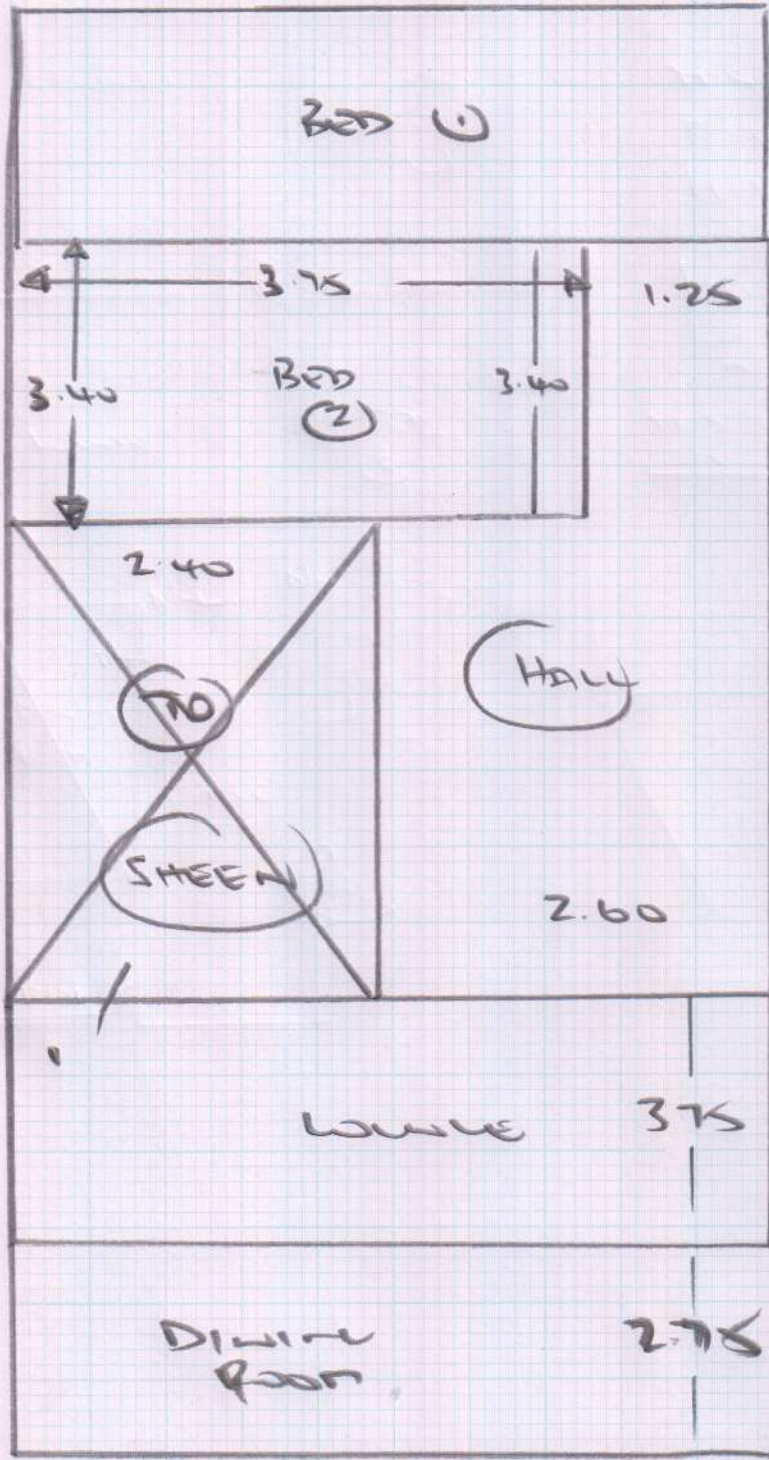

719

FASTIL SEAL - REMOVE ALL
SIL

UID RT CRT

819

TAKE ABSOLUTE
CALL WITH
FASTIL PURCHASE

Job No: (5) 27656

Name: HOLT

Address: FASTIL 719,

RT 819

Tel:

Sheet: (1) of (2)

5.00m

Job No: 527656
Name: Holt
Address: TASTIC 7/19
RT 819
Tel:
Sheet: (2) of (2)

3.45

8.30

- ✓ U/D -
- ✓ ALL NEW S/E.
- ✓ ALL DIRTY.