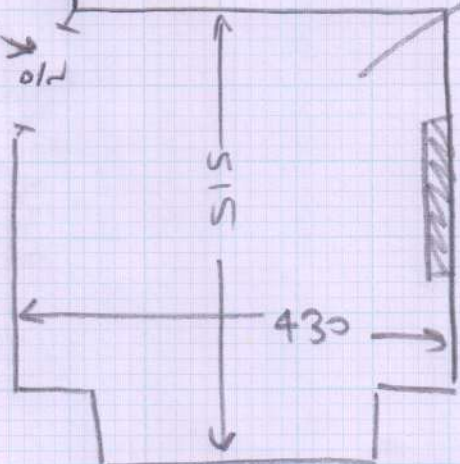

Job No: S27676

Name: PRICE

Address:

Tel:

Sheet:

1 of 1

LAYOUT ONLY  
NETT (MAYBE)

B/FAST  
Room  
K/DEN  
V/BOAT

- Need fuel
- ulc cpr
- m/f 1

CHANGE 3x  
old TO LAND

B/WAYS  
SQUAT  
COL SPACER

FLOOR BOOLOOM

- need fuel
- ulc cpr
- E> slc
- m/f 2 men, 2 units