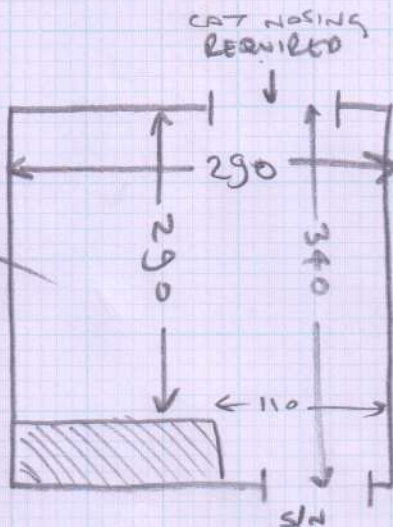

Job No: S27676

Name: PRICE

Address:

Tel:

Sheet:

1 of 1

LAYOUT ONLY  
NETT (MAYBE)

B/FAST  
Room  
K/DEN  
V/BOAT

- Need fuel
- ulc cpr
- m/f 1

CHANGE 3x  
old TO LAND

B/WAYS  
SQUAT  
COL SPACER

FLOOR BOOLOOM

- need fuel
- ulc cpr
- E> slc
- m/f 2 men, 2 units