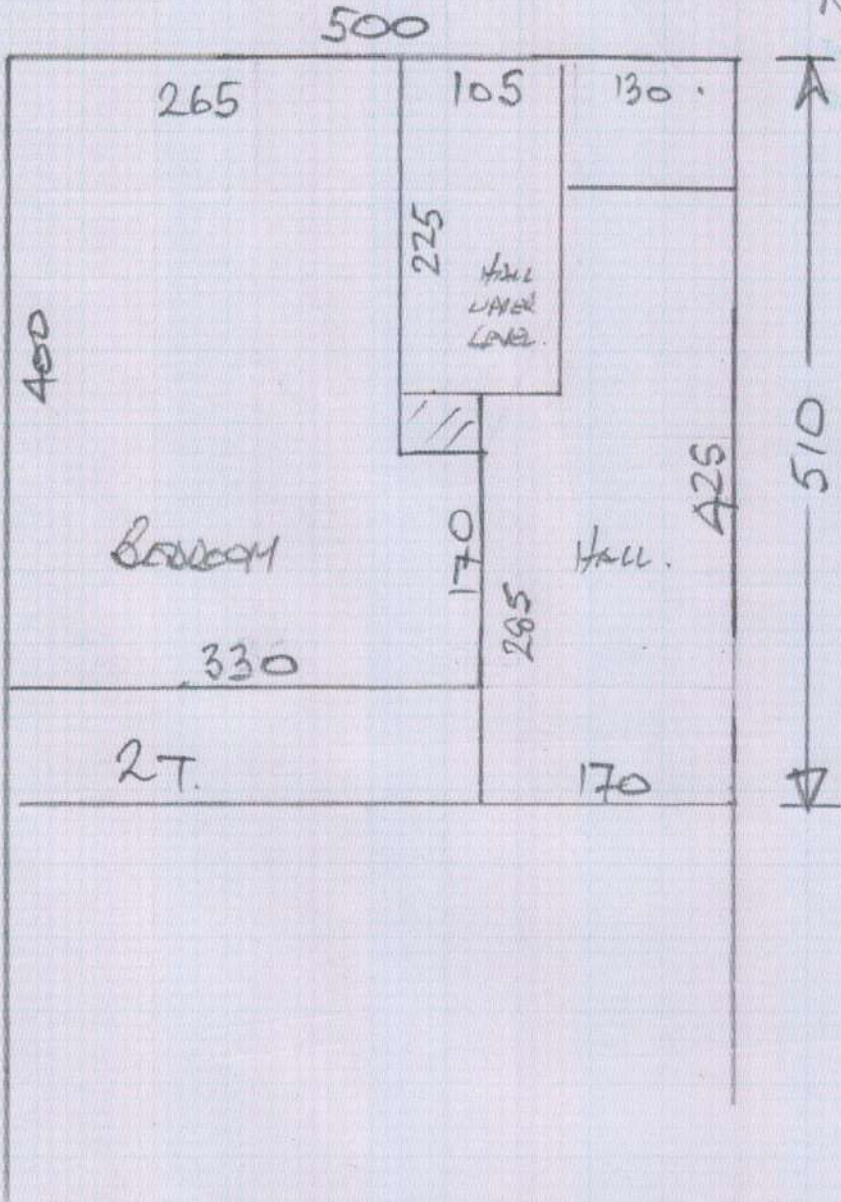

  
 S 27680  
 COMBRIE CONS.  
 62a Gosberton  
 Road, SW12 8LQ

1 2  
CUT PLAN  
 510 x 500  
 = 25.5M<sup>2</sup>.

Job No: 5 276 80  
Company: CONBRIO CONS.  
Address: 62a Gosburton Rd  
SW12 8LQ  
To:  
Sheet: 2 of 2

2 @ 45 x 83.