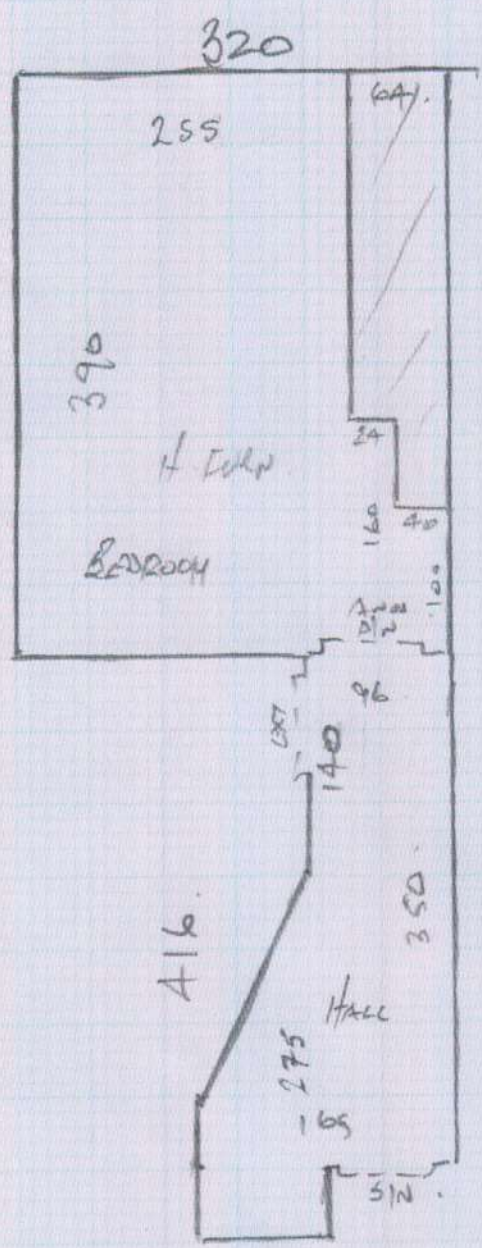

  
 S 27680  
 COMBRIE CONS.  
 62a Gosberton  
 Road, SW12 8LQ

1 2  
CUT PLAN  
 510 x 500  
 = 25.5M<sup>2</sup>.

Job No: 5 276 80  
Company: CONBRIO CONS.  
Address: 62a Gosburton Rd  
SW12 8LQ  
To:  
Sheet: 2 of 2

2 @ 45 x 83.