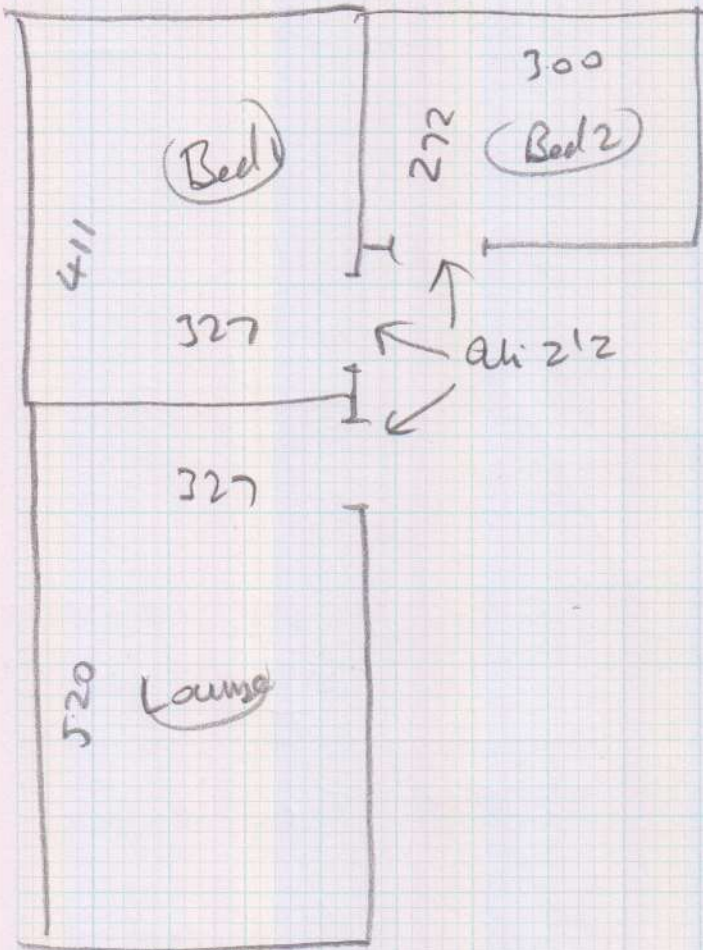

S27708

Mr. D Goodin

2F Warren Road

ASHFORD

MIDDY

Tel: TW 15 1TT

Sheet

London Trust, Avon

Lounge 5.30 x 4

Bed 1 4.20 x 4

Bed 2 3.40 x 4

(only needs 2.85 x 4)

Need to stick sledge + claw bars
(Pipes under floor)

Note: If hall flooring hasn't been laid yet
just leave the 2/2ags on site +
some Gripper adhesive Fast Set