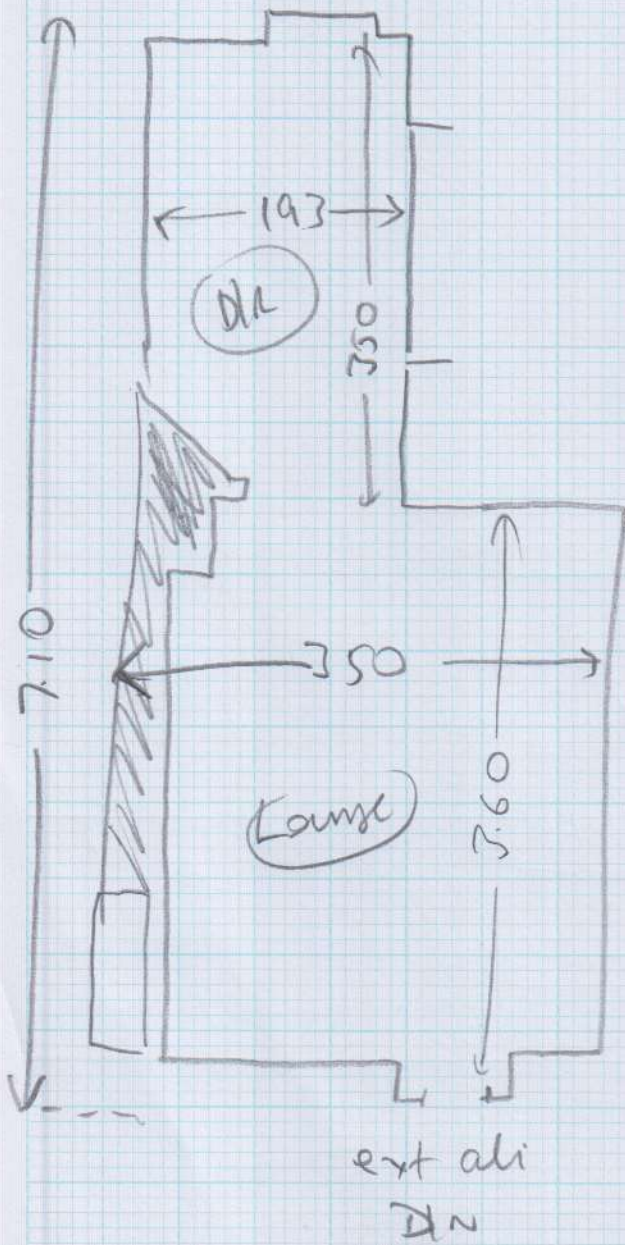

smcarpet
S27709

Job: KS SYRICH LTD

do: MJ KINCH

99: Avondale Road

MORTLAKE

Tel: SW14 8PH

Sheet:

of

Ramsch RAM457

7.25 x 4m

NO UPLIFT TO DO

Need sledge

(10P1)