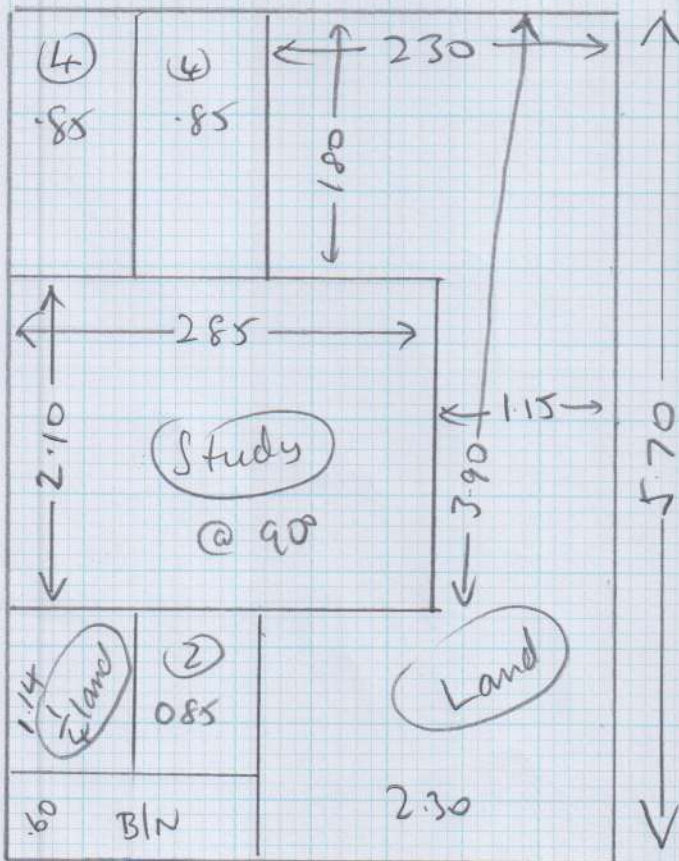

S27714pet

Job: Mrs A Toms  
 Name: Yeavilton Place  
 Address: Horn  
 Kingston  
 Tel: KT2 5QP  
 Sheet: of

Danube - 746P

- Main bed - 4.30 x 4
- cl plan - 3.80 x 4
- cl plan - 2.70 x 4
- cl plan - 5.70 x 4

EXIST SLE  
 EXIST DOORBAM

(10P2)