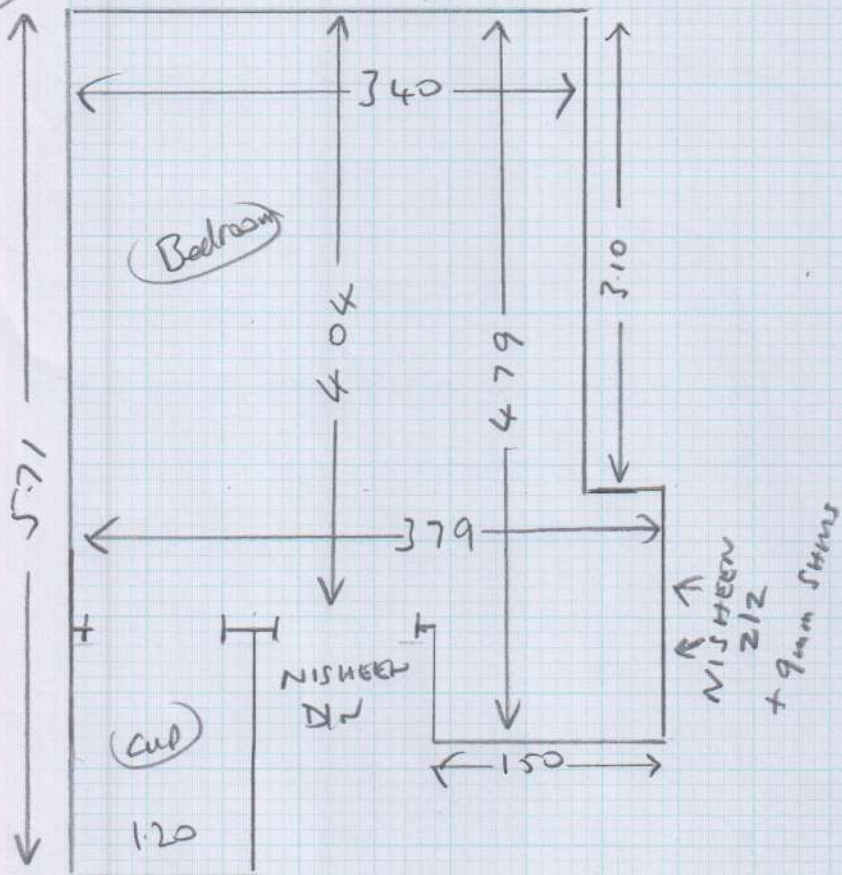

Layout

S27725

MRS J SCHIERS

6 MARTINDALE

E. SHEEN

SW14 7AL

Tel.

Sheet

Natural Line, 126-16

5.85 x 4

Fit bedroom + cupboard  
in one piece

Empty room

1021