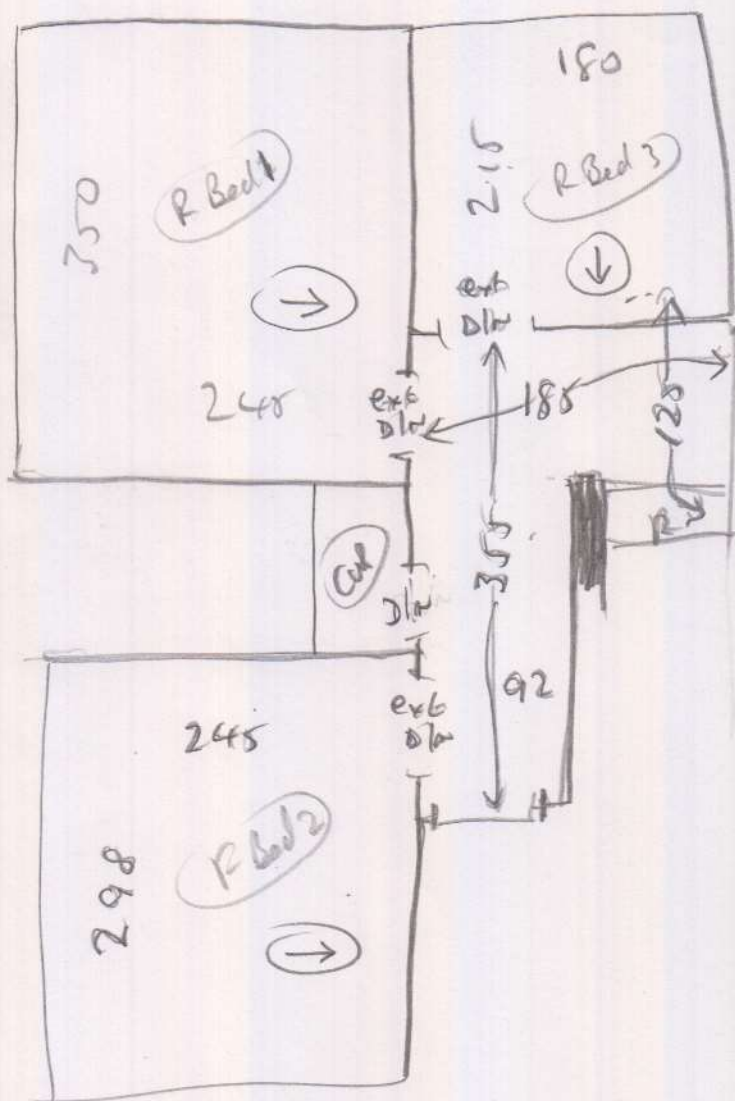

527730

Mrs V. McCANN  
59 STEVENI CLOSE  
HAMPTON  
TW12 3YD

Rear bed 1 245 x 350  
Rear bed 3 215 x 180  
Front bed 2 245 x 298

Bed 1 255 x 4m  
Bed 3 }  
Bed 2 } 255 x 5m

Criterion 40, Woodruff

Mississippi Style  
WS108 Khaki/Creme  
365 x 4

EXISTING DOOR BARS  
AT BEDROOM DOORS  
NEW DINAP AT  
LANDING CUPBOARD

EXISTING SLEDGE

Pattern match stairs +  
land

10P2

MCCANN

527730

Mrs V. McCann  
59 Stevens Clam  
Hampton  
TW12 3YD

Rear

Wood  
u/d  
m/f (x2)  
ext slt

Wood  
u/d  
ext slt  
m/f (x2)

(11) 045 x 083  
Blw 045 x 1-10

cts  
m/f (x2)  
m/f (x2)  
K.../C...

FRONT

Wood  
u/d  
ext slt  
m/f (x2)

20R2

CLOSE FRIENDS  
OF J.C