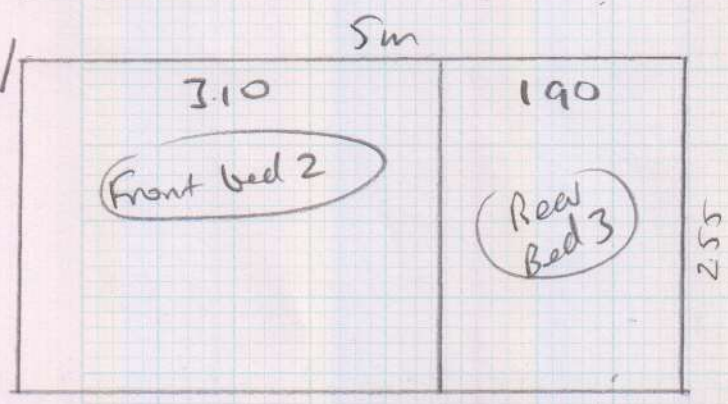

527730

Mrs V. McCANN  
59 STEVENI CLOSE  
HAMPTON  
TW12 3YD

Rear bed 1 245 x 350  
Rear bed 3 215 x 180  
Front bed 2 245 x 298

Bed 1 255 x 4m  
Bed 3 }  
Bed 2 } 255 x 5m

Criterion 40, Woodruff

Mississippi Style  
WS108 Khaki/Creme  
365 x 4

EXISTING DOOR BARS  
AT BEDROOM DOORS  
NEW DINAP AT  
LANDING CUPBOARD

EXISTING SLEDGE

Pattern match stairs +  
land

10P2

MCCANN

527730

Mrs V. McCann  
59 Stevens Clam  
Hampton  
TW12 3YD

Rear

Wood  
u/d  
m/f (x2)  
ext slt

Wood  
u/d  
ext slt  
m/f (x2)

(11) 045 x 083  
Blw 045 x 1-10

cts  
m/f (x2)  
m/f (x2)  
K.../C...

FRONT

Wood  
u/d  
ext slt  
m/f (x2)

20R2

CLOSE FRIENDS  
OF J.C