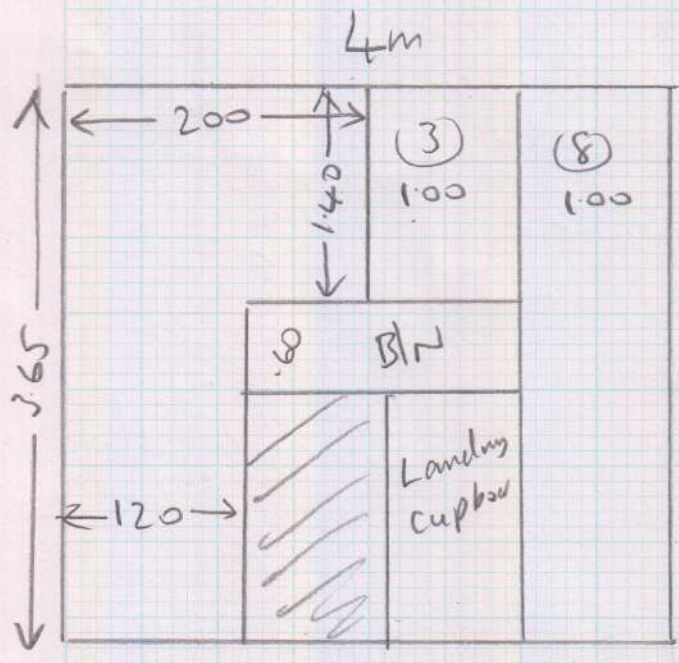

527730

Mrs V. McCANN  
59 STEVENI CLOSE  
HAMPTON  
TW12 3YD

Rear bed 1 245 x 350  
Rear bed 3 215 x 180  
Front bed 2 245 x 298

Bed 1 255 x 4m  
Bed 3 }  
Bed 2 } 255 x 5m

Criterion 40, Woodruff

Mississippi Style  
WS108 Khaki/Creme  
365 x 4

EXISTING DOOR BARS  
AT BEDROOM DOORS  
NEW DINAP AT  
LANDING CUPBOARD

EXISTING SLEDGE

Pattern match stairs +  
land

10P2

MCCANN

527730

Mrs V. McCann  
59 Stevens Clam  
Hampton  
TW12 3YD

Rear

Wood  
u/d  
m/f (x2)  
ext slt

Wood  
u/d  
ext slt  
m/f (x2)

(11) 045 x 083  
Blw 045 x 1-10

cts  
m/f (x2)  
m/f (x2)  
K.../C...

FRONT

Wood  
u/d  
ext slt  
m/f (x2)

20R2

CLOSE FRIENDS  
OF J.C