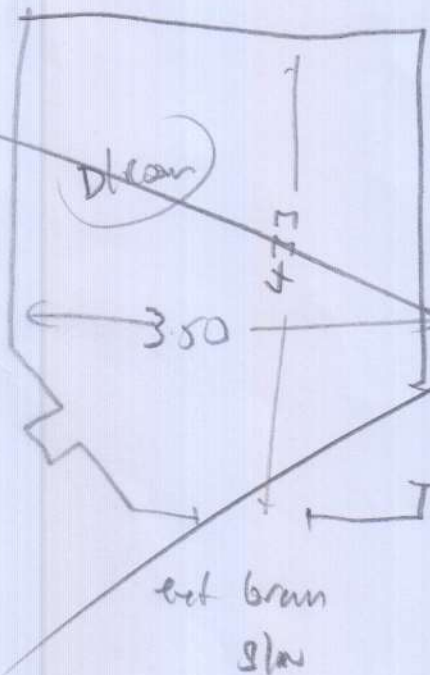

Cleave

SZ7737
 Mrs. Cleave
 15 Bellevue Road
 Barnes
 SW13 0BJ

wood
u/b
ext slt
mLR (x1)

MASTIC skirting

- ① u/b + mastic (new slt)
w/c 24/8
- ② RT 14/115

Spence Bed

wood
u/b
mLR (x1 1/2)
ext slt

MASTIC

also 1x ansel slt at
R Bed door

ansel
slt

wood
u/b
mLR (x2)
ext slt

MASTIC

4.77
4.8
8.25