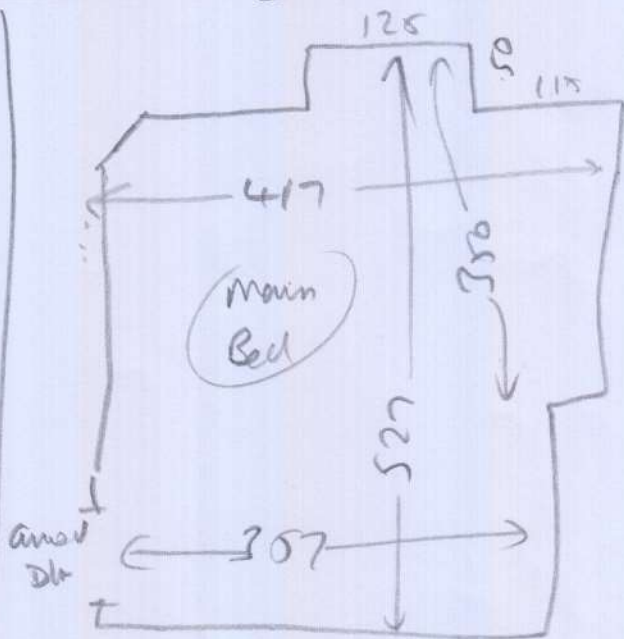

Cleave

SZ7737
 Mrs. Cleave
 15 Bellevue Road
 Barnes
 SW13 0BJ

wood
u/b
ext slt
mLR (x1)

MASTIC skirting

- ① u/b + mastic (new slt)
w/c 24/8
- ② RT 14/115

Spence Bed

wood
u/b
mLR (x1 1/2)
ext slt

MASTIC

also 1x ansel slt at
R Bed door

ansel
slt

wood
u/b
mLR (x2)
ext slt

MASTIC

4.77
4.8
8.25