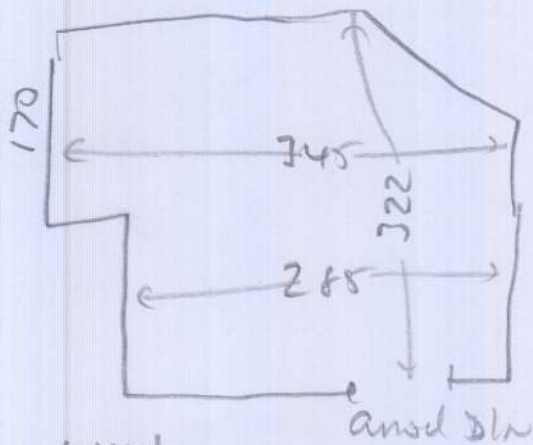

Cleave

SZ7737
 Mrs. Cleave
 15 Bellevue Road
 Barnes
 SW13 0BJ

wood
u/b
ext slt
mLR (x1)

MASTIC skirting

- ① u/b + mastic (new slt)
w/c 24/8
- ② RT 14/115

Spence Bed

wood
u/b
mLR (x1 1/2)
ext slt

MASTIC

also 1x ansel slt at
R Bed door

ansel
slt

wood
u/b
mLR (x2)
ext slt

MASTIC

4.77
4.8
8.25