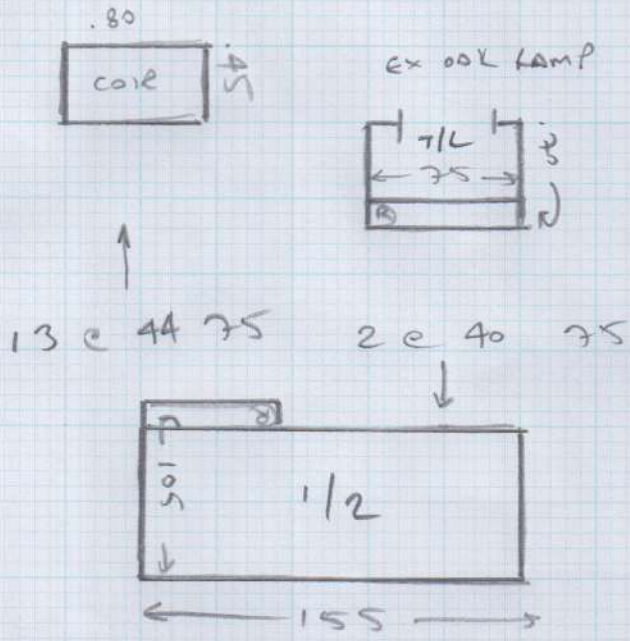

Job No: 52777 |
 Name: Kemp.
 Address: 42 Broxash Rd
 Battersea, SW11 6AB

Tel: _____
 Sheet: 1 of 1

Plan ① 3.00 x 4m

12m²