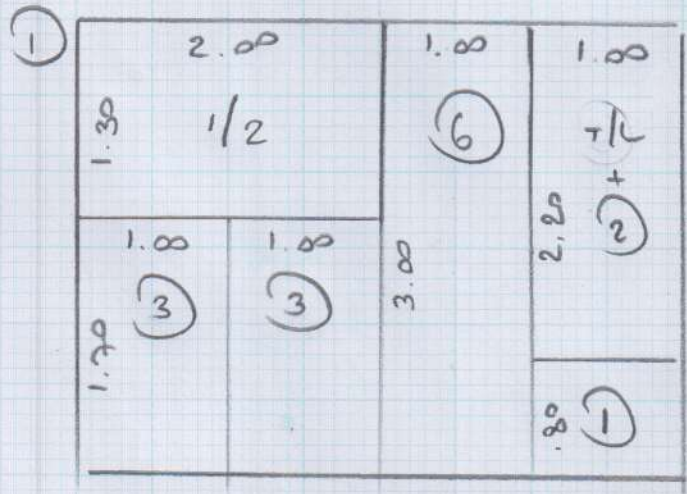

Job No: 52777 |
 Name: Kemp.
 Address: 42 Broxash Rd
 Battersea, SW11 6AB

Tel: _____
 Sheet: 1 of 1

Plan ① 3.00 x 4m

12m²