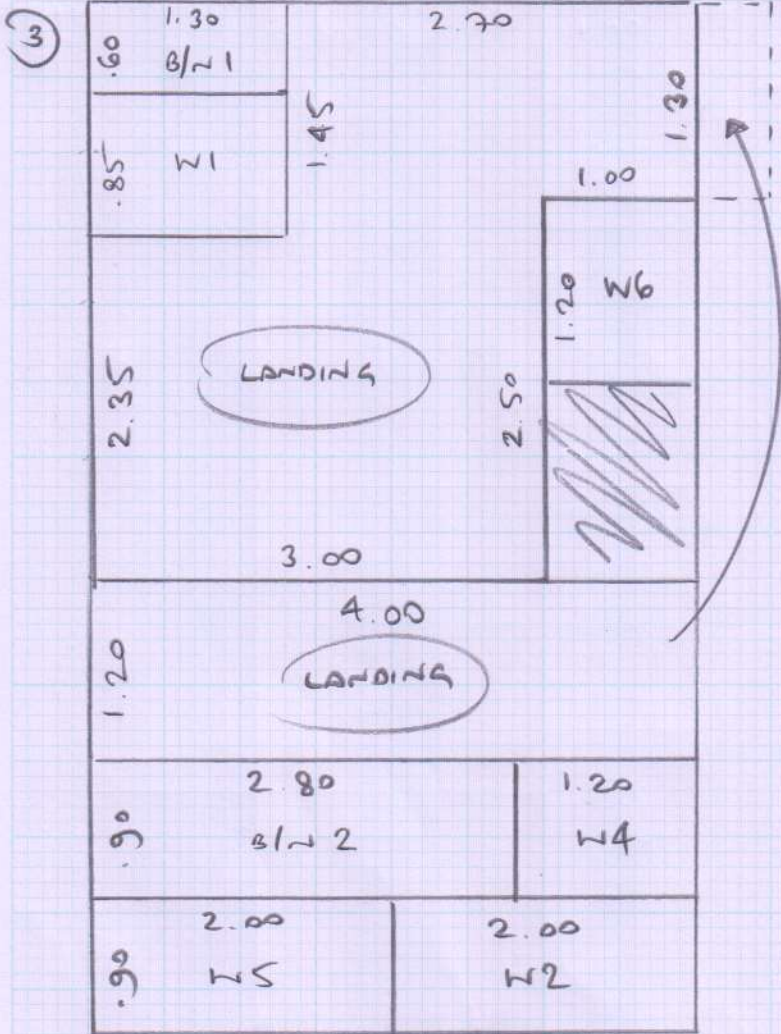

ROLL BREAKDOWN

Job No: S27792
 Customer Name: Vane
 Carpet: Silk Touch Deluxe
 Colour: 436D

Roll Size	30.00 x 4.00m
	5.35 x 4.00m
	4.55 x 4.00m
	9.60 x 4.00m
	3.10 x 4.00m
	6.80 x 4.00m
Balance left over	0.60 x 4.00m

****Cut the 6.80 cut last****

Job No: S27792
 Name: VANE
 Address: 51 Lonsdale Road
 Barnes, SW13 9JR
 Tel: _____
 Sheet: _____ of: _____

Silk Touch Deluxe
SLK-436d

FRONT BED 5.35 x 4m

* LOUNGE 5.40 x 4m

REAR BED 4.55 x 4m

Plan ① 9.60 x 4m

Plan ② 3.10 x 4m

Plan ③ 6.80 x 4m

34.80 x 4m

139.2m²

* 30m Roll and 5.40
 Separate Cut

Job No: S27792
 Name: VANE
 Address: 51 Lonsdale Rd
 Barnes, SW13 9JR
 Tel: _____
 Sheet: _____ of: _____

Top

Job No: S27792
Name: VANE
Address: 51 Lonsdale Rd
Barnes, SW13 9JR
Tel:
Sheet: of:

1st

LOFT STAIRS

- ✓ 9 e 43 72
- ✓ 1/4 95 75
- ✓ 4 e 45 75

GROUND

MAIN STAIRS

- ✓ 3 e 43 90
- ✓ u1 71 110
- ✓ u2 80 130
- ✓ u3 71 89
- ✓ 5 e 45 89
- ✓ u4 70 100
- ✓ u5 73 125
- ✓ u6 77 91
- ✓ o/n 1 45 111
- ✓ u/n 2 80 230