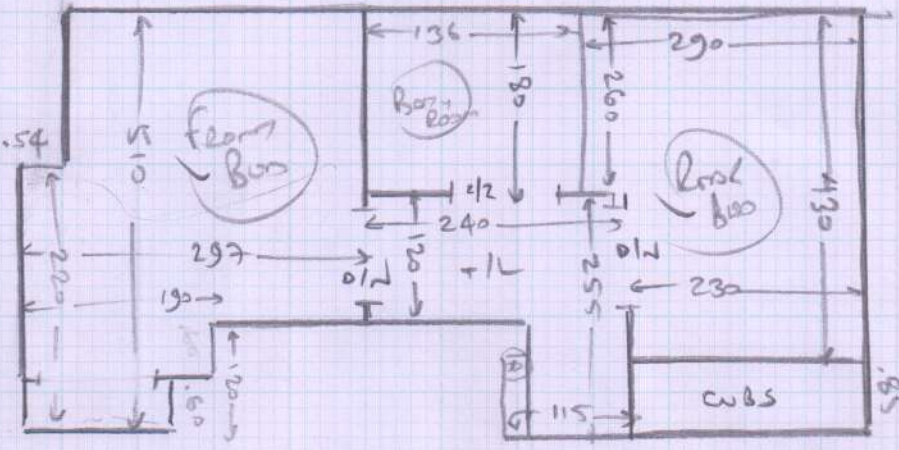

ROLL BREAKDOWN

Job No: S27792
 Customer Name: Vane
 Carpet: Silk Touch Deluxe
 Colour: 436D

Roll Size	30.00 x 4.00m
	5.35 x 4.00m
	4.55 x 4.00m
	9.60 x 4.00m
	3.10 x 4.00m
	6.80 x 4.00m
Balance left over	0.60 x 4.00m

****Cut the 6.80 cut last****

Job No: S27792
 Name: VANE
 Address: 51 Lonsdale Road
 Barnes, SW13 9JR
 Tel: _____
 Sheet: _____ of: _____

Silk Touch Deluxe
SLK-436d

FRONT BED 5.35 x 4m

* LOUNGE 5.40 x 4m

REAR BED 4.55 x 4m

Plan ① 9.60 x 4m

Plan ② 3.10 x 4m

Plan ③ 6.80 x 4m

34.80 x 4m

139.2m²

* 30m Roll and 5.40
 Separate Cut

Job No: S27792
 Name: VANE
 Address: 51 Lonsdale Rd
 Barnes, SW13 9JR
 Tel: _____
 Sheet: _____ of: _____

Top

Job No: S27792
Name: VANE
Address: 51 Lonsdale Rd
Barnes, SW13 9JR
Tel:
Sheet: of:

1st

LOFT STAIRS

- ✓ 9 e 43 72
- ✓ 1/4 95 75
- ✓ 4 e 45 75

GROUND

MAIN STAIRS

- ✓ 3 e 43 90
- ✓ u1 71 110
- ✓ u2 80 130
- ✓ u3 71 89
- ✓ 5 e 45 89
- ✓ u4 70 100
- ✓ u5 73 125
- ✓ u6 77 91
- ✓ o/n 1 45 111
- ✓ u/n 2 80 230