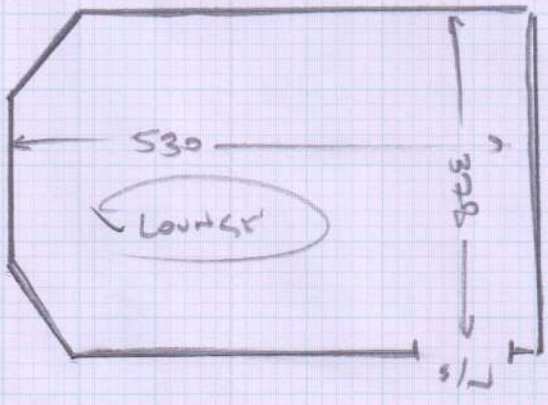

Plan ① 9.60 x 4m

Plan ② 3.10 x 4m

Plan ③ 6.80 x 4m

34.80 x 4m

139.2m²

* 30m Roll and 5.40
 Separate Cut

Job No: S27792
 Name: VANE
 Address: 51 Lonsdale Rd
 Barnes, SW13 9JR
 Tel: _____
 Sheet: _____ of: _____

Top

Job No: S27792
Name: VANE
Address: 51 Lonsdale Rd
Barnes, SW13 9JR
Tel:
Sheet: of:

1st

LOFT STAIRS

- ✓ 9 e 43 72
- ✓ 1/4 95 75
- ✓ 4 e 45 75

GROUND

MAIN STAIRS

- ✓ 3 e 43 90
- ✓ u1 71 110
- ✓ u2 80 130
- ✓ u3 71 89
- ✓ 5 e 45 89
- ✓ u4 70 100
- ✓ u5 73 125
- ✓ u6 77 91
- ✓ o/n 1 45 111
- ✓ u/n 2 80 230