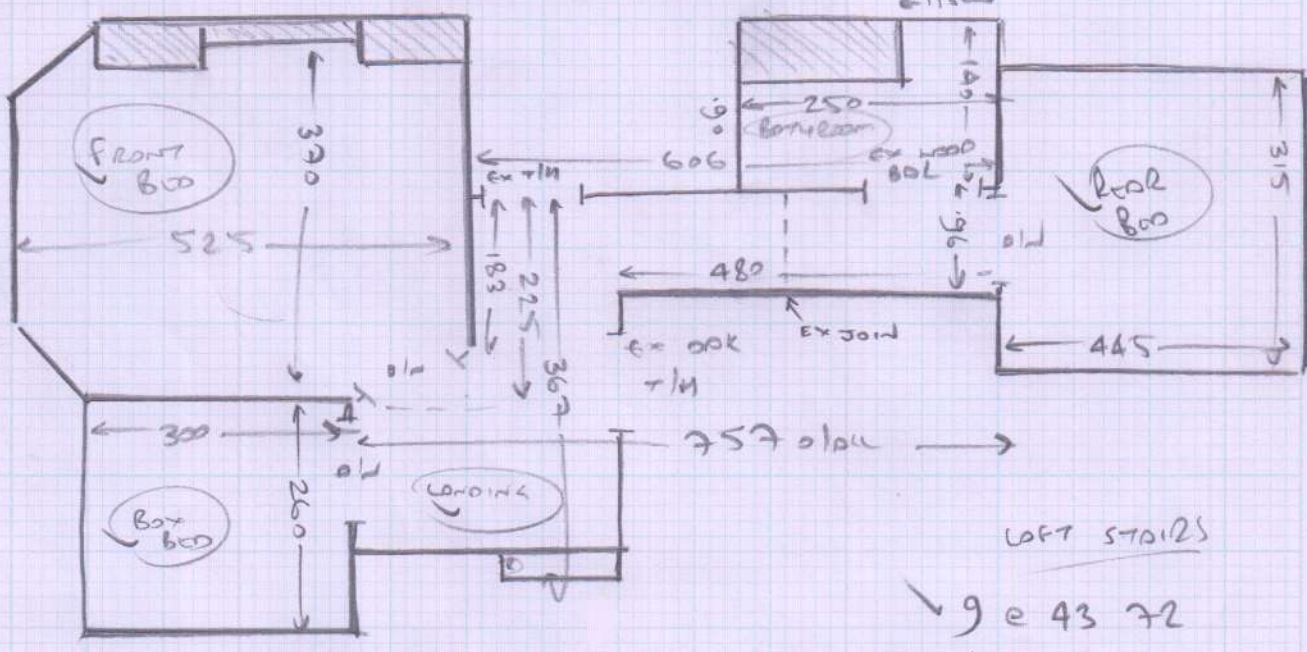

ROLL BREAKDOWN

Job No: S27792
 Customer Name: Vane
 Carpet: Silk Touch Deluxe
 Colour: 436D

Roll Size	30.00 x 4.00m
	5.35 x 4.00m
	4.55 x 4.00m
	9.60 x 4.00m
	3.10 x 4.00m
	6.80 x 4.00m
Balance left over	0.60 x 4.00m

****Cut the 6.80 cut last****

Job No: S27792
 Name: VANE
 Address: 51 Lonsdale Road
 Barnes, SW13 9JR
 Tel: _____
 Sheet: _____ of: _____

Silk Touch Deluxe
SLK-436d

FRONT BED 5.35 x 4m

* LOUNGE 5.40 x 4m

REAR BED 4.55 x 4m

Plan ① 9.60 x 4m

Plan ② 3.10 x 4m

Plan ③ 6.80 x 4m

34.80 x 4m

139.2m²

* 30m Roll and 5.40
 Separate Cut

Job No: S27792
 Name: VANE
 Address: 51 Lonsdale Rd
 Barnes, SW13 9JR
 Tel: _____
 Sheet: _____ of: _____

Top

Job No: S27792
Name: VANE
Address: 51 Lonsdale Rd
Barnes, SW13 9JR
Tel:
Sheet: of:

1st

LOFT STAIRS

- ✓ 9 e 43 72
- ✓ 1/4 95 75
- ✓ 4 e 45 75

GROUND

MAIN STAIRS

- ✓ 3 e 43 90
- ✓ u1 71 110
- ✓ u2 80 130
- ✓ u3 71 89
- ✓ 5 e 45 89
- ✓ u4 70 100
- ✓ u5 73 125
- ✓ u6 77 91
- ✓ o/n 1 45 111
- ✓ u/n 2 80 230