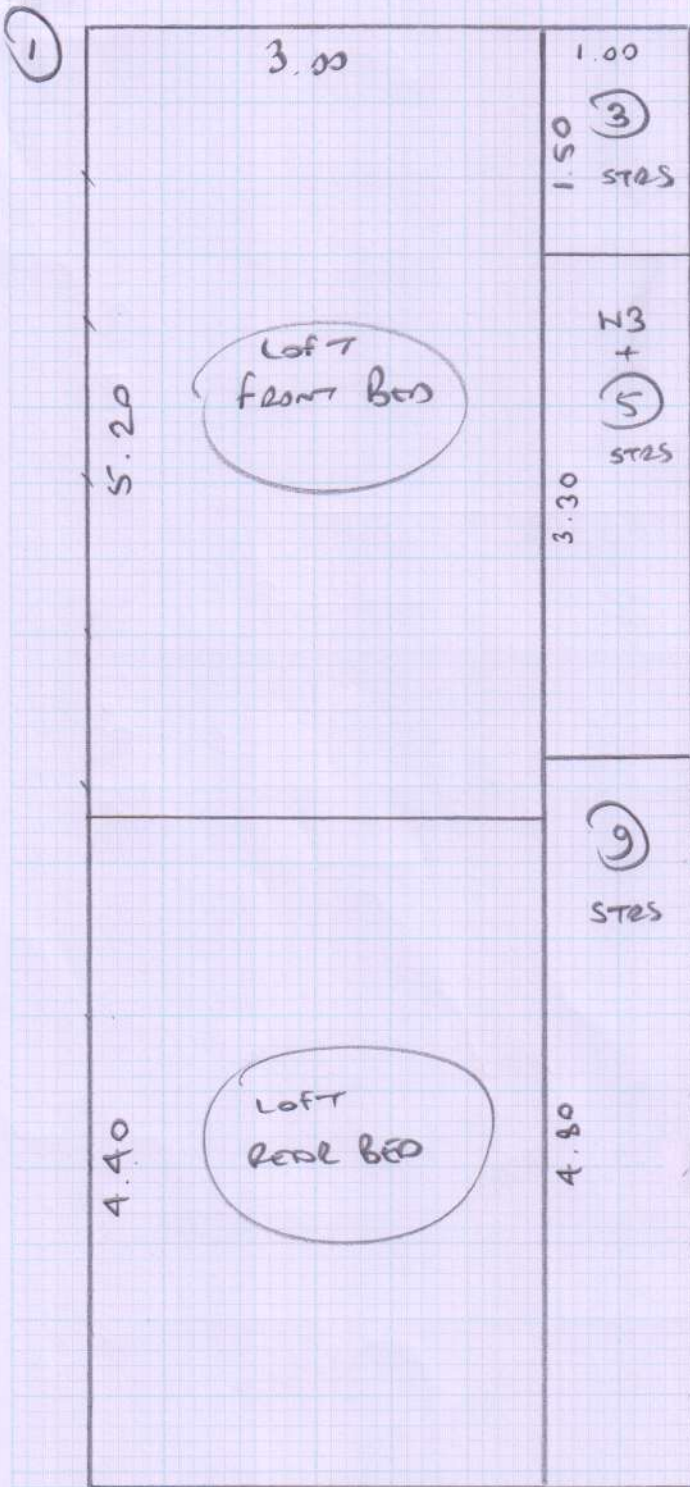

ROLL BREAKDOWN

Job No: S27792
 Customer Name: Vane
 Carpet: Silk Touch Deluxe
 Colour: 436D

Roll Size	30.00 x 4.00m
	5.35 x 4.00m
	4.55 x 4.00m
	9.60 x 4.00m
	3.10 x 4.00m
	6.80 x 4.00m
Balance left over	0.60 x 4.00m

****Cut the 6.80 cut last****

Job No: S27792
 Name: VANE
 Address: 51 Lonsdale Road
 Barnes, SW13 9JR
 Tel: _____
 Sheet: _____ of: _____

Silk Touch Deluxe
SLK-436d

FRONT BED 5.35 x 4m

* LOUNGE 5.40 x 4m

REAR BED 4.55 x 4m

Plan ① 9.60 x 4m

Plan ② 3.10 x 4m

Plan ③ 6.80 x 4m

34.80 x 4m

139.2m²

* 30m Roll and 5.40
 Separate Cut

Job No: S27792
 Name: VANE
 Address: 51 Lonsdale Rd
 Barnes, SW13 9JR
 Tel: _____
 Sheet: _____ of: _____