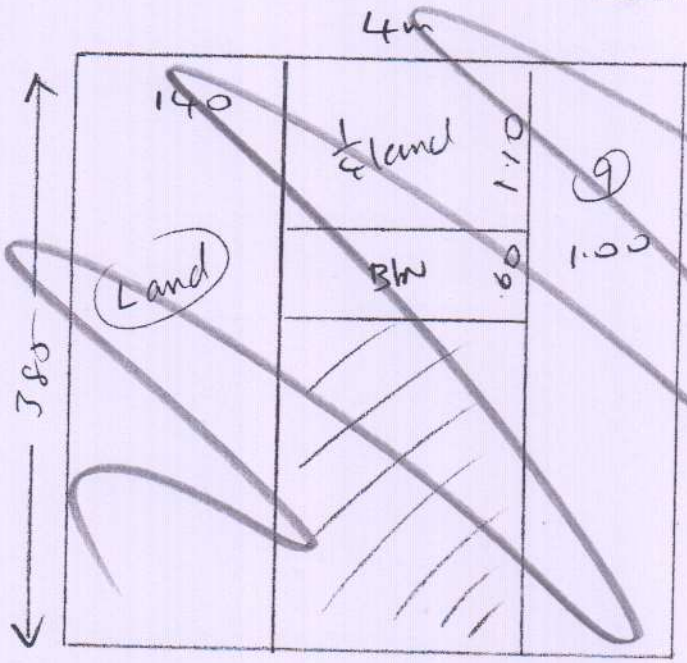

S27809

MR. S. MILLS
 4 WALDECK TERRACE
 MORTLAKE
 SW14 7HE

Bedroom - Crown Curtains
 2.80 x 4m

2/ stairs - macedonia, 609/28
 3.85 x 4

Lounge 3.15 x 3.38

Lounge -
 3.25 x 4

Front Bed Change strap to ali

10R2

Phase 2

S27809

MR S MILLS
 4 WALDECK TERRACE
 MORT LAKE
 SW14 7HS

- Land 0.97 or x 0.73
- ⑨ 0.42 or x 0.71
- BlN 0.42 or x 1.10

Hall (cont)

Fit s/n at step edge (Flatten spikes)

Fit s/n edge at lounge door

Phase 2