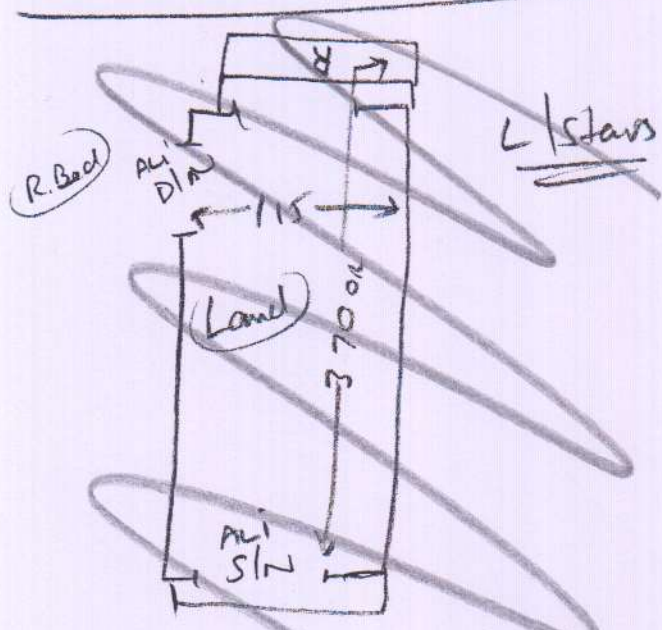

S27809

MR. S. MILLS
 4 WALDECK TERRACE
 MORTLAKE
 SW14 7HE

Bedroom - Crown Curtains
 2.80 x 4m

2/ stairs - macedonia, 609/28
 3.85 x 4

Lounge 3.15 x 3.38

Lounge -
 3.25 x 4

Front Bed Change strap to ali

10R2

Phase 2

S27809

MR S MILLS
 4 WALDECK TERRACE
 MORT LAKE
 SW14 7HS

- Land 0.97 or x 0.73
- ⑨ 0.42 or x 0.71
- BlN 0.42 or x 1.10

Hall (cont)

Fit s/n at step edge (Flatten spikes)

Fit s/n edge at lounge door

Phase 2