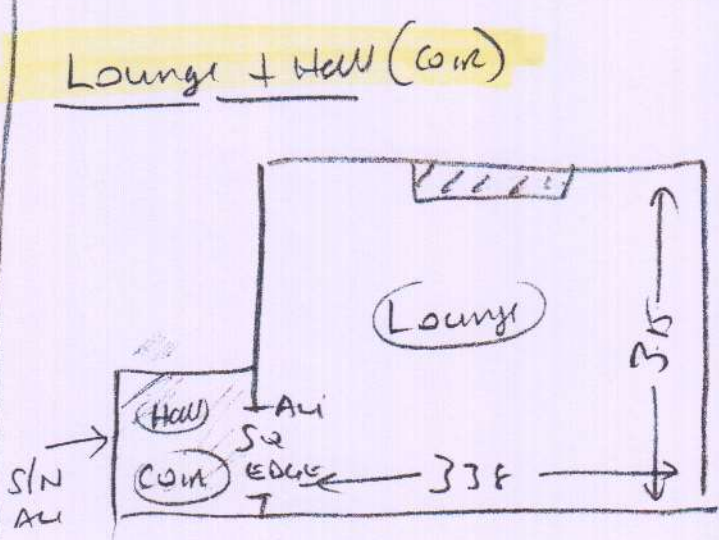

S27809

MR. S. MILLS
 4 WALDECK TERRACE
 MORTLAKE
 SW14 7HE

Bedroom - Crown Curtains
 2.80 x 4m

2/ stairs - macedonia, 609/28
 3.85 x 4

Lounge 3.15 x 3.38

Lounge -
 3.25 x 4

Front Bed Change strap to ali

10R2

Phase 2

S27809

MR S MILLS
 4 WALDECK TERRACE
 MORT LAKE
 SW14 7HS

- Land 0.97 or x 0.73
- ⑨ 0.42 or x 0.71
- BlN 0.42 or x 1.10

Hall (cont)

Fit s/n at step edge (Flatten spikes)

Fit s/n edge at lounge door

Phase 2