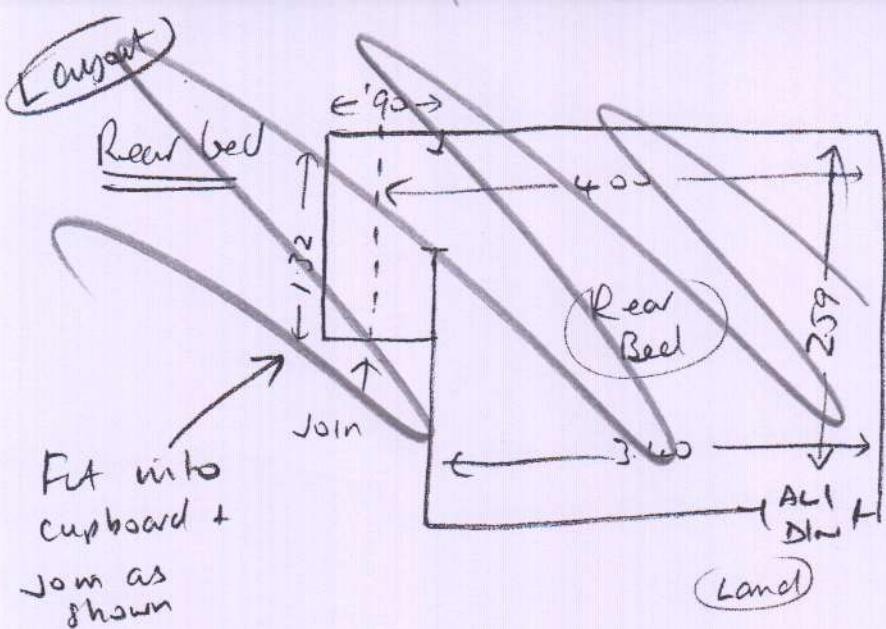

S27809

MR. S. MILLS
 4 WALDECK TERRACE
 MORTLAKE
 SW14 7HE

Bedroom - Crown Curtains
 2.80 x 4m

2/ stairs - macedonia, 609/28
 3.85 x 4

Lounge 3.15 x 3.38

Lounge -
 3.25 x 4

Front Bed Change strap to ali

10R2

Phase 2

S27809

MR S MILLS
 4 WALDECK TERRACE
 MORT LAKE
 SW14 7HS

- Land 0.97 or x 0.73
- ⑨ 0.42 or x 0.71
- BlN 0.42 or x 1.10

Hall (cont)

Fit s/n at step edge (Flatten spikes)

Fit s/n edge at lounge door

Phase 2