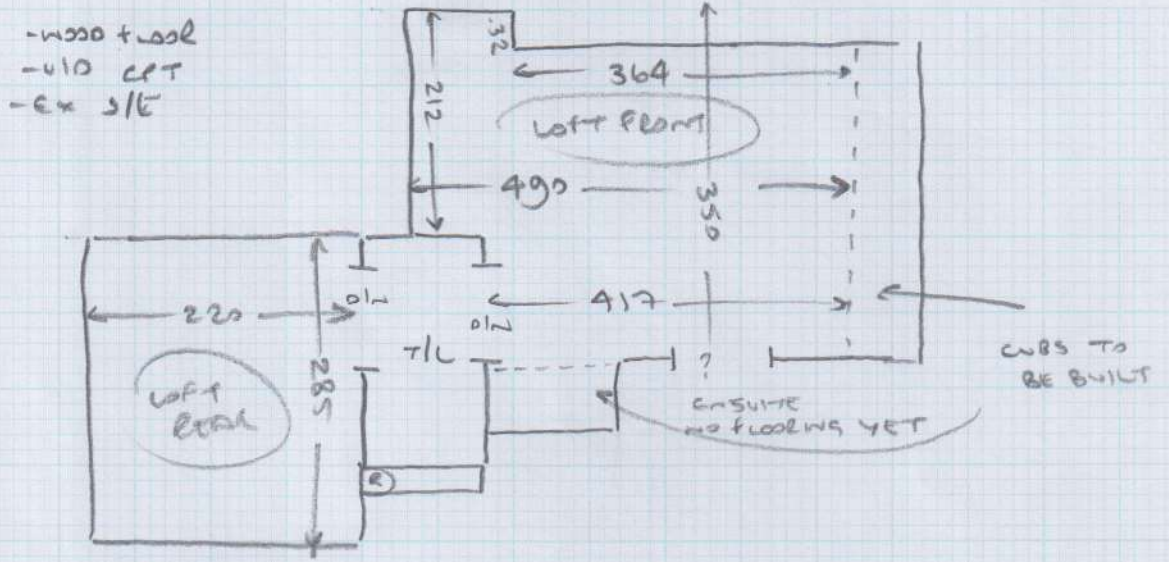

Loft
 Only
 NOT REPAIRED

mrcarpets

Job No: 527820
 Name: BOLLANS.
 Address: 4 Ashleigh Road
 Mortlake, SW14 8PX
 Tel:
 Sheet: 1 of 1

Loft

Loft Steps

- ✓ T/L 240 117
- ✓ W1 70 100
- ✓ W2 80 120
- ✓ W3 70 84
- ✓ 7e 45 84
- ✓ W4 60 90
- ✓ W5 60 110
- ✓ W6 80 120
- ✓ W7 60 90

- Loft Box
 - wood floor
 - no v/d
 - no m/f.
 - NEEDS S/E

- wood floor
 - v/d CPT
 - ex s/e

1st floor

GARDEN STAIRS
 @ END OF KITCHEN.

- Riser 20 80
- R e 45 80

bottom step NOT CURRENTLY CARPETED AS LEADS OUT TO GARDEN.

main stair

- 14 e 45 81
 - wood floor
 - v/d CPT
 - ex s/e

- wood floor
 - v/d CPT
 - ex s/e
 - m/f 1.5 UNITS

- wood floor
 - v/d CPT
 - NEEDS S/E