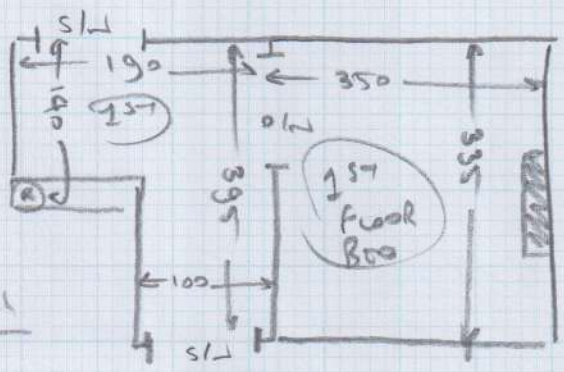

Loft
 Only
 NOT REPAIRED

mrcarpets

Job No: 527820
 Name: BOLLANS.
 Address: 4 Ashleigh Road
 Mortlake, SW14 8PX
 Tel:
 Sheet: 1 of 1

Loft

Loft Steps

- ✓ T/L 240 117
- ✓ W1 70 100
- ✓ W2 80 120
- ✓ W3 70 84
- ✓ 7e 45 84
- ✓ W4 60 90
- ✓ W5 60 110
- ✓ W6 80 120
- ✓ W7 60 90

- Loft Box
 - wood floor
 - no v/d
 - no m/f.
 - NEEDS S/E

- wood floor
 - v/d CPT
 - ex s/e

1st floor

GARDEN STAIRS
 @ END OF KITCHEN.

- Riser 20 80
- R e 45 80

bottom step NOT CURRENTLY CARPETED AS LEADS OUT TO GARDEN.

main stair

- 14 e 45 81
 - wood floor
 - v/d CPT
 - ex s/e

- wood floor
 - v/d CPT
 - ex s/e
 - m/f 1.5 UNITS

- wood floor
 - v/d CPT
 - NEEDS S/E