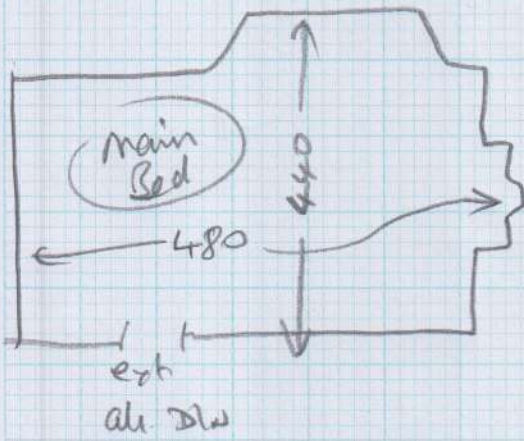

mrcarpet
527842

Job MRS R TWEED
Name 13 Sutherland Gardens
Address E. Sheen
SW14 8DP

Tel:

Sheet of
Sudbury Turf 42
634/28

4.50 x 5

5.30 x 6

cut down at warehouse
to 3.00 m wide if
you want

TOP 1