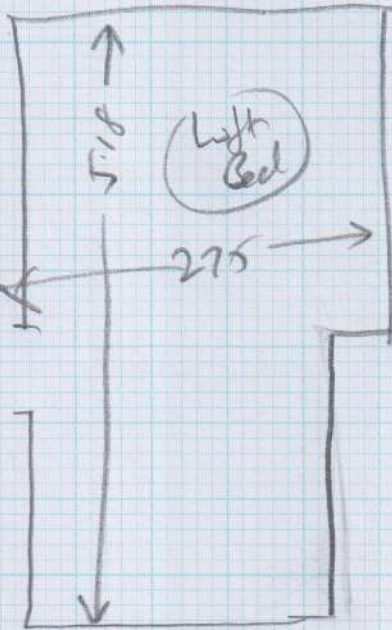

mrcarpet
527842

Job MRS R TWEED
Name 13 Sutherland Gardens
Address E. Sheen
SW14 8DP

Tel:

Sheet of
Sudbury Turf 42
634/28

4.50 x 5

5.30 x 6

cut down at warehouse
to 3.00 m wide if
you want

TOP 1