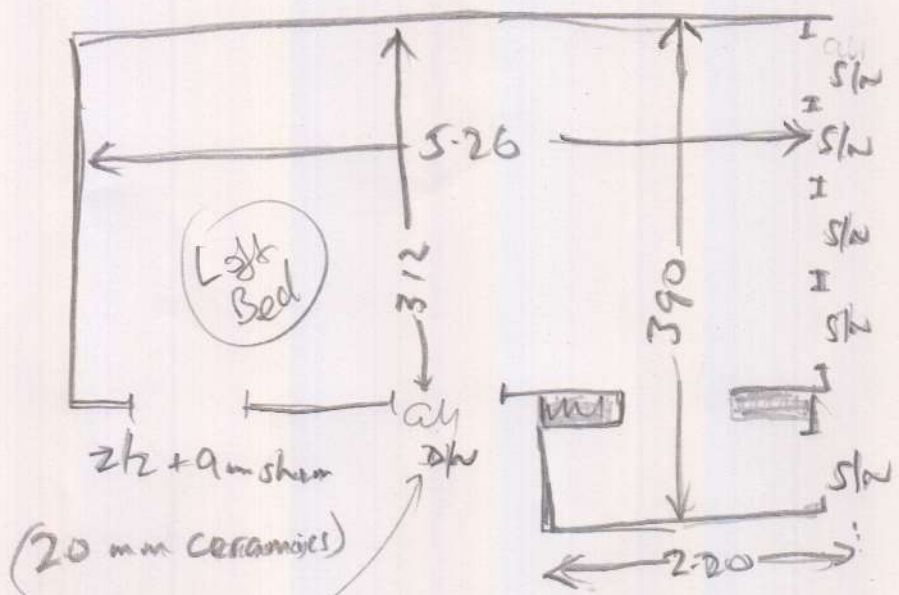

Loft Bed Stoane T. 42

SLO 4235

540 x 4

Existing sledge on

1st/1c + Bottom stairs

Put all straps at left

Bedroom cupboards, as shown

10R2

Wand
no uls
needs sls
no mlr

4 dör
HEA 3210

TOP STAIRS

- T/L 1.18 x 0.87
- W1 0.60 x 0.88
- W2 0.65 x 1.09
- W3 0.80 x 1.10
- W4 0.60 x 0.79
- (4) 0.49 x 0.75
- W5 0.60 x 0.89
- W6 0.65 x 1.10
- W7 0.80 x 1.10
- W8 0.60 x 0.80
- BlW 0.50 x 1.00

Wand
no uls
needs sls

uls
needs 10' sls

- BlL 1.37 x 2.96 - 1 x 2.12
1 x 9m sh

Bottom Stairs

- W9 0.67 x 1.05
- W10 0.73 x 1.24
- W11 0.72 x 0.82
- (10) 0.45 x 0.81
- BlW 0.45 x 1.10

uls
entsh

HEA 313

(2 or 2)