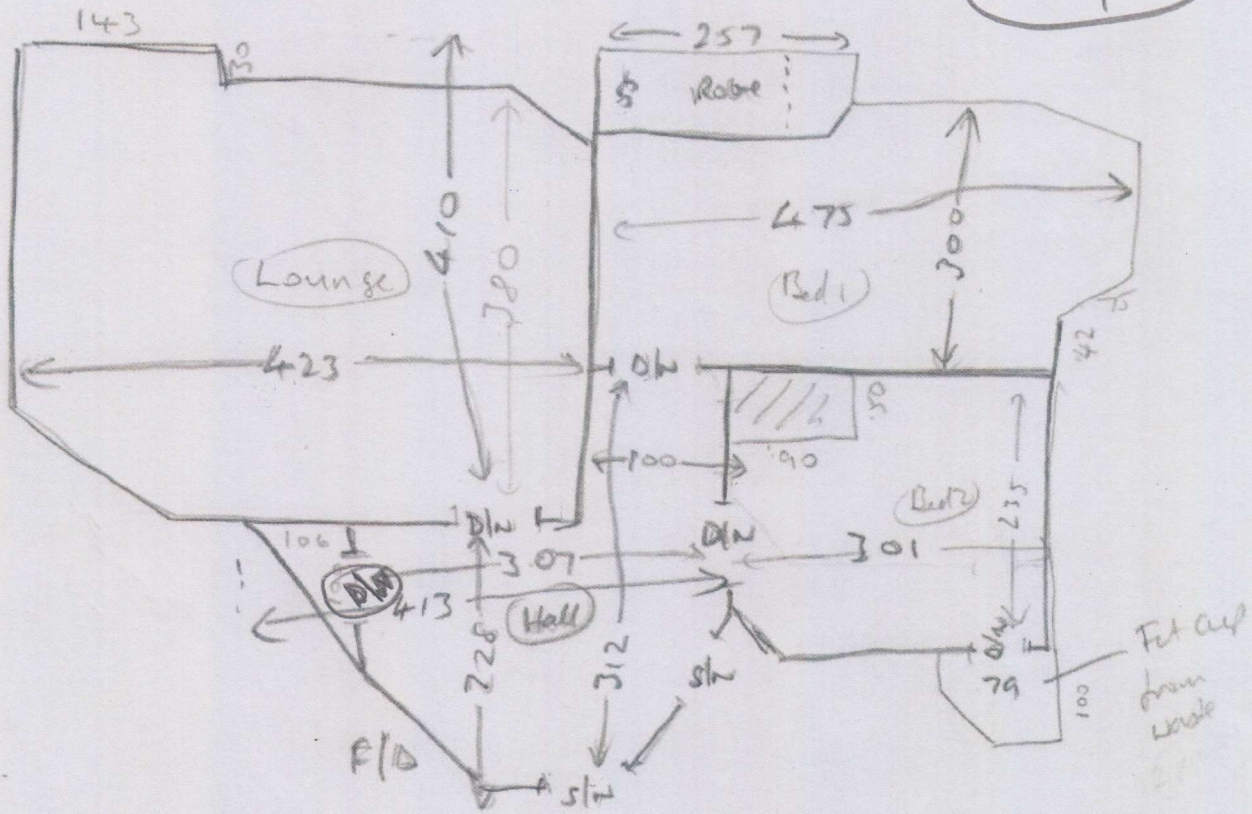

mrcarpet
 DESIGNS FOR FLOORS
 Job No: S27859.
 Name: Mrs Morgan
 Address: 42 St Leonards Court.
 St Leonards Road.
 Tel: E. Sheen
 Sheet: 1 of 2 SW4 8EA

Plan 6.90 x 5m.
 Bed 1 3.10 x 5m.
 Hall 3.10 x 4m

See Chart
 ref hall
 Carpet.
 Hall Carpet
 high
 cut carefully.
 Met wall.

Layout

S27859
MRS MORRIS

2/2

all
wood
W/D disp
extile
re new door bars

3.

2 of 2