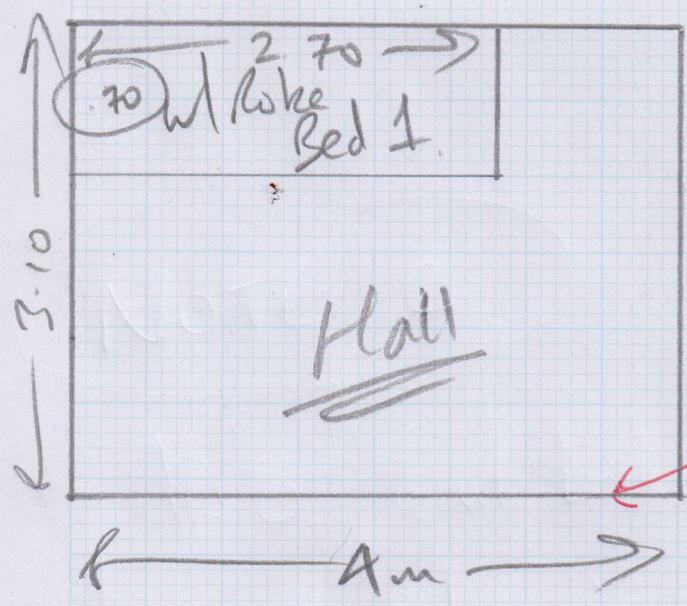

mrcarpet
 DESIGNS FOR FLOORS
 Job No: S27859.
 Name: Mrs Morgan
 Address: 42 St Leonards Court.
 St Leonards Road.
 Tel: E. Sheen
 Sheet: 1 of 2 SW4 8EA

Plan 6.90 x 5m.
 Bed 1 3.10 x 5m.
 Hall 3.10 x 4m

See Chart
 ref hall
 Carpet.
 Hall Carpet
 high
 cut carefully.
 Met wall.

Layout

S27859
MRS MORRIS

2/2

all
wood
W/D disp
extile
re new door bars

3.

2 of 2