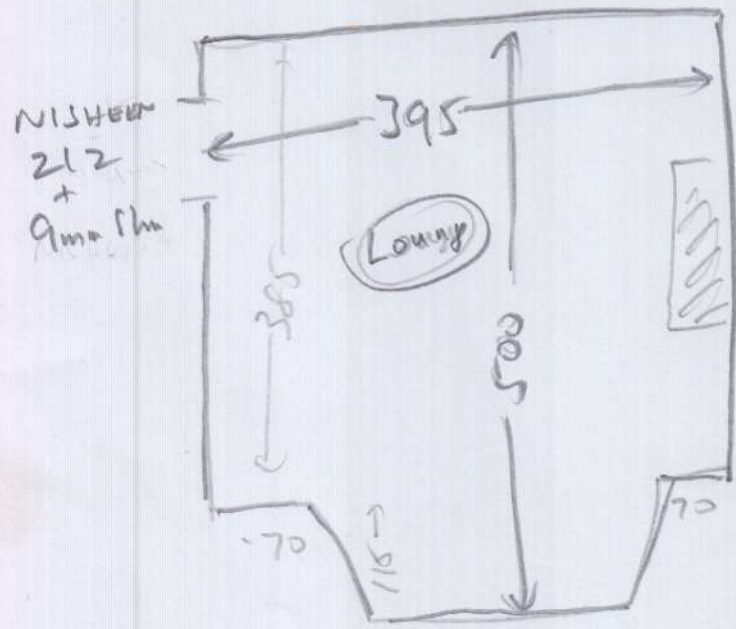

S27888  
 Mrs J Hill  
 14 Couval Gdns  
 Name: E Sheen  
 Address: SW14 7DQ

Loung  
 Plain Loop 639/23  
 Sheet: 5.10 x 4m

- STOCK TWIST 50  
 LIMESTONE
- ↖ 4.90 x 4
  - ↖ 5.10 x 4
  - ↖ 6.70 x 4
  - ↖ 5.00 x 4

1 of 2

Layout

527888  
 Mrs J Hill  
 14 Coved Gdns  
 SW14 7D4

Satin ali  
 doors in  
 bedrooms

Niche 212  
 at Lounge door

2022