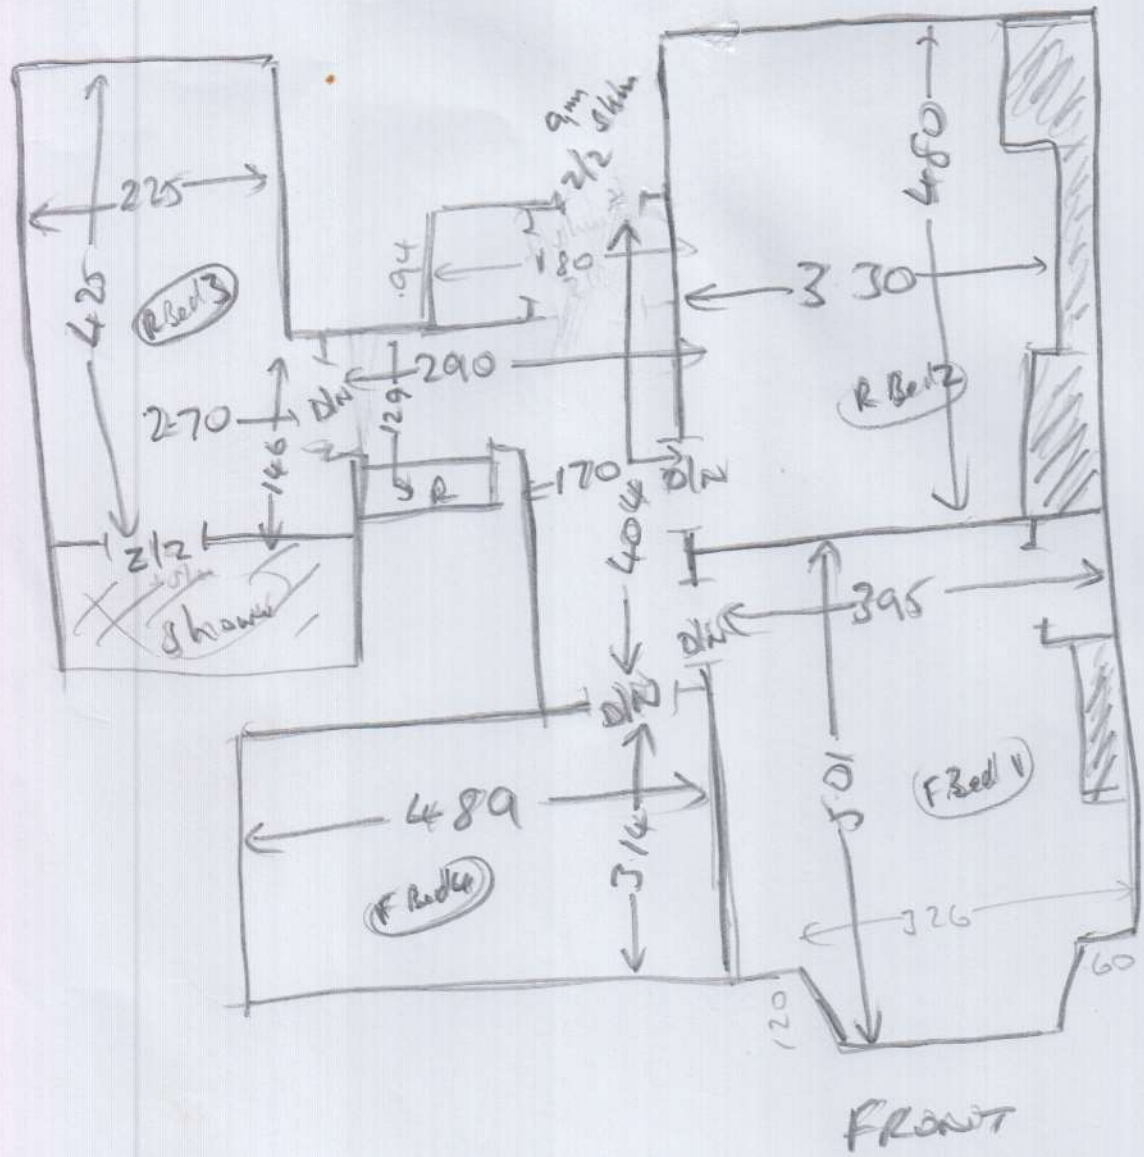

S27888  
 Mrs J Hill  
 14 Couval Gdns  
 Name: E Sheen  
 Address: SW14 7DQ

Loung  
 Plain Loop 639/23  
 Sheet: 5.10 x 4m

- STOCK TWIST 50  
 LIMESTONE
- ↖ 4.90 x 4
  - ↖ 5.10 x 4
  - ↖ 6.70 x 4
  - ↖ 5.00 x 4

1 of 2

Layout

527888  
 Mrs J Hill  
 14 Coved Gdns  
 SW14 7D4

Satin ali  
 doors in  
 bedrooms

Niche 212  
 at Lounge door

2022