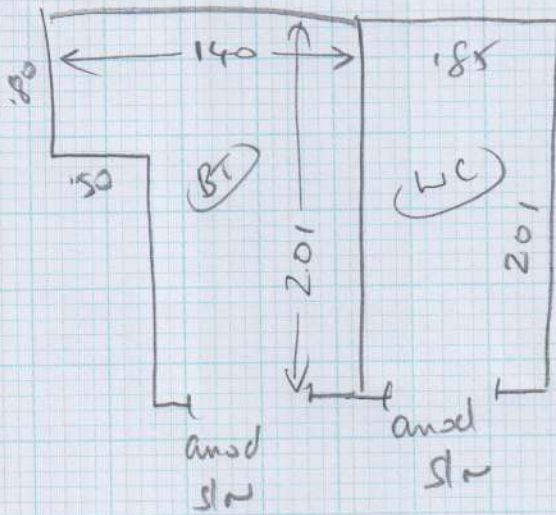

527905

Job No: MRS M. JAMES  
Name: 3a Leinster Ave  
Address: E Skeem  
SW14 7JW

Sheet: of:  
Luxury Trends  
Ferro 4031  
2.10 x 3

Existing hardwood, needs re nailing

Seal edges with F31 silicone sealant

Need 2 x strips

1 of 1