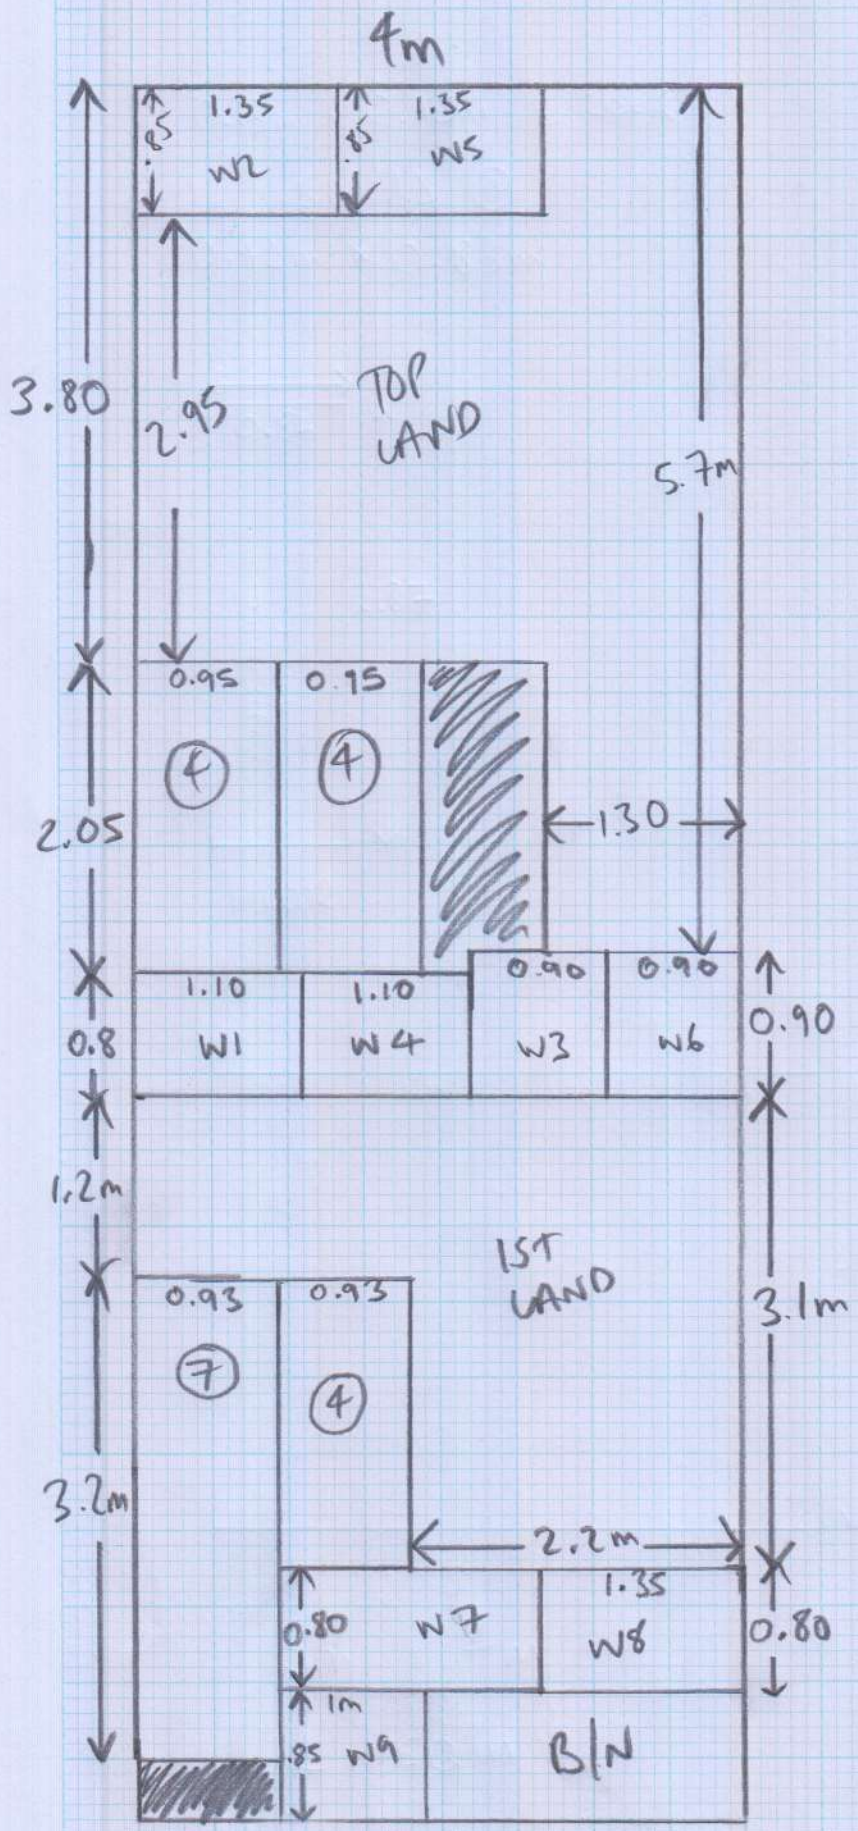

Job No: S27921
 Name: ROBINSON
 Address: 67 MAWEN HILL GARDENS, KT3-4HX
 Tel: 07887 481-267
 Sheet: 1 of 1

CUTTING PLAN =
 11.35m x 4m
 45.40 sqm
 + LOFT ROOM
 5.6m x 4m =
 22.40 sqm
TOTAL
 67.80 sqm