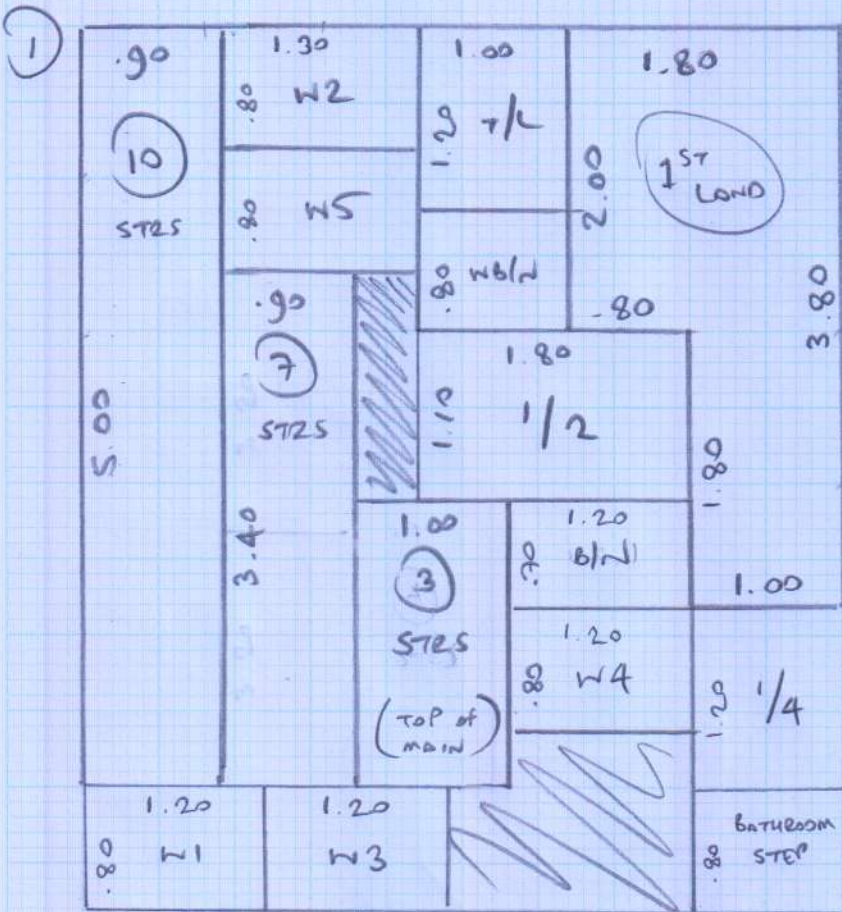

Job No: S27933
 Name: MONAHAN
 Address:

Tel: 1 of 2
 Sheet

Desert Tones

Stoney Grey

Plan ① 5.80 x 5m

29^{sq}

Desert Tones

Mirage Cream

Front Bed - 4.00 x 5.00m

Job No: S27933

Name: Monahan

Address:

Tel:

Sheet:

(2 of 2)

- ✓ +lc 110 80 (1 x 2/2)
- ✓ 3e 49 66
- ✓ 1/4 92 70
- ✓ W1 66 80
- ✓ W2 70 100
- ✓ W3 70 70
- ✓ 3e 49 70
- ✓ W4 70 80
- ✓ W5 70 100
- ✓ W8/W 70 85

-WOOD FLOOR
 -via CPT
 -mk 2 UNITS
 -ex s/E.

-WOOD FLOOR
 -via CPT
 -mk 2 UNITS
 -ex s/E.

- ✓ 3e 45 90
- ✓ 1/2 97 155
- ✓ Bathroom
STEP 32 84
- ✓ 11e 40 75
- ✓ 1/2 42 92

10/17