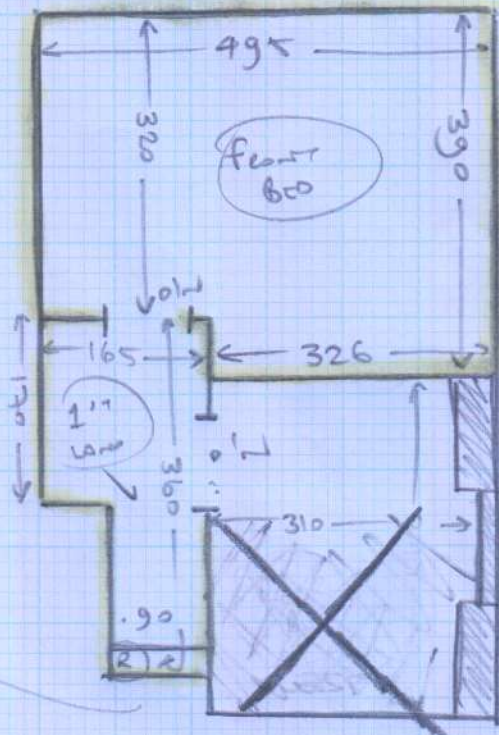

Job No: S27933
 Name: MONAHAN
 Address:

Tel: 1 of 2
 Sheet

Desert Tones

Stoney Grey

Plan ① 5.80 x 5m

29^{sq}

Desert Tones

Mirage Cream

Front Bed - 4.00 x 5.00m

Job No: S27933

Name: Monahan

Address:

Tel:

Sheet:

(2 of 2)

- ✓ +lc 110 80 (1 x 2/2)
- ✓ 3e 49 66
- ✓ 1/4 92 70
- ✓ W1 66 80
- ✓ W2 70 100
- ✓ W3 70 70
- ✓ 3e 49 70
- ✓ W4 70 80
- ✓ W5 70 100
- ✓ W8/W 70 85

-WOOD FLOOR
 -via CPT
 -mk 2 UNITS
 -ex s/E.

-WOOD FLOOR
 -via CPT
 -mk 2 UNITS
 -ex s/E.

- ✓ 3e 45 90
- ✓ 1/2 97 155
- ✓ Bathroom
STEP 32 84
- ✓ 11e 40 75
- ✓ 1/2 42 92

10/17