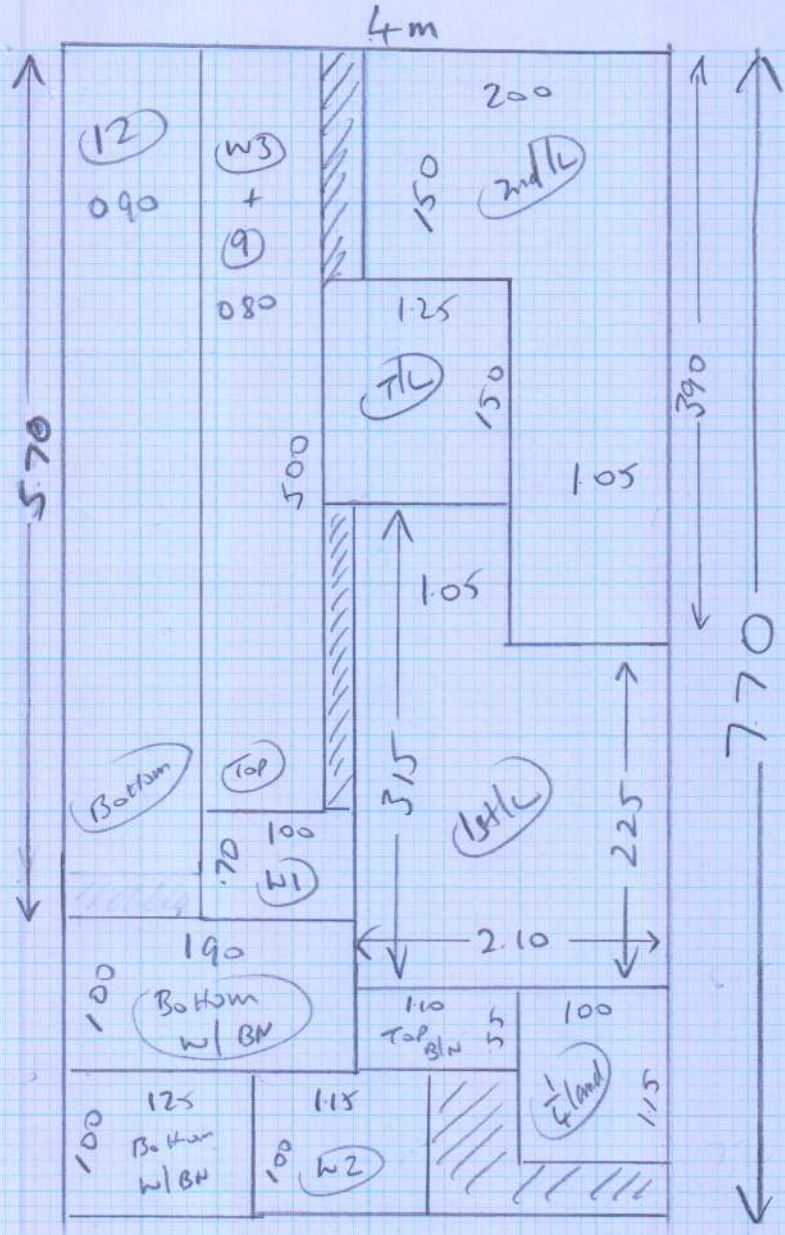

C/Plan

527968  
 Job No: MRS D Box  
 Name: 7 Avenue Gardens  
 Address: East Sheen  
 SW14 8BP  
 Tel:  
 She: Nordic, Sweden

← 7.70 x 4m  
 ← Landings + stairs

2 Loke Beds Silk Touch 324

Front bed 430 x 455 ———— 440 x 5  
 Rear bed 305 x 330 ———— 3.15 x 4