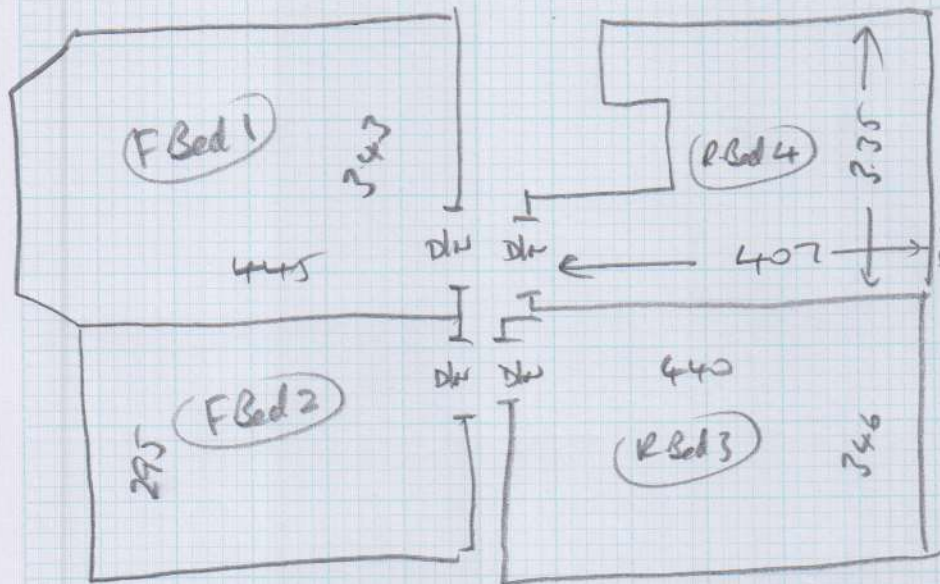

Flant

527904

Job No: Mrs S. Darling  
 Name: 73 Wavendon Ave  
 Address: Chiswick  
 W4 4NT

Sheet: Steele Trust 50  
 Limestone

- ① 355 x 5
- ② 305 x 5
- ③ 355 x 5
- ④ 345 x 5

Evening sledge  
 need new anod slings

10P1