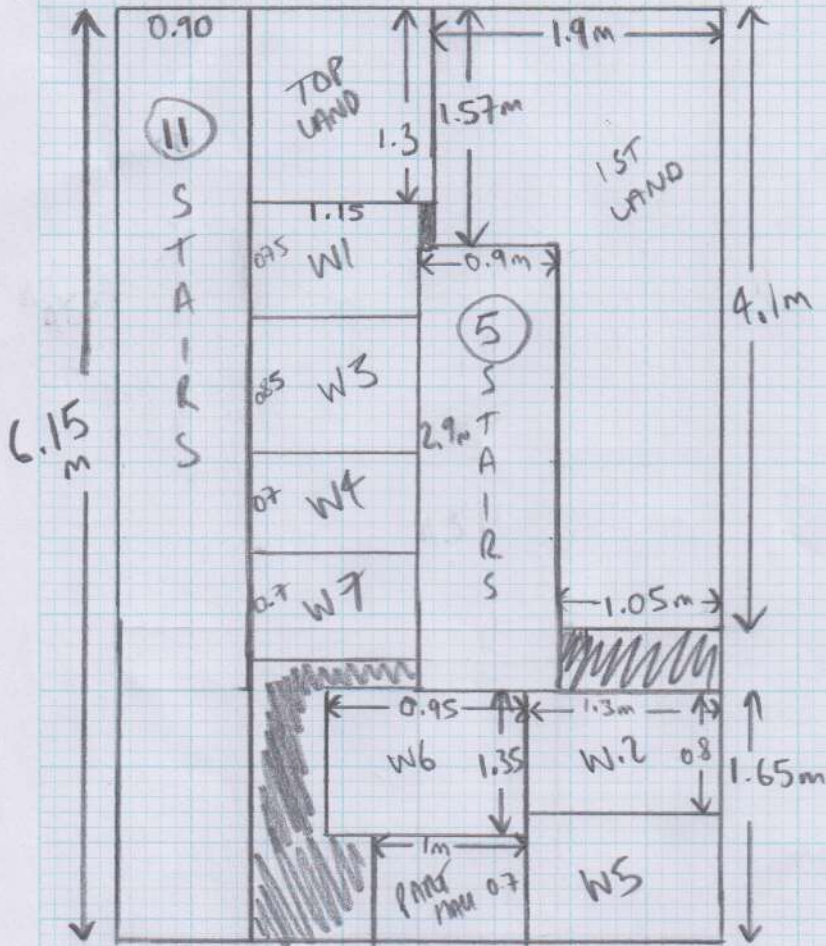

Job No: 528000
 Name: MRS BELINI
 Address: 54 VERDUN RD
 BARNES, SW13-9AX
 Tel: 8748-1023
 Sheet: 1 of 1

OVERALL
 6.15 m x 4 m
 24.60 sqm