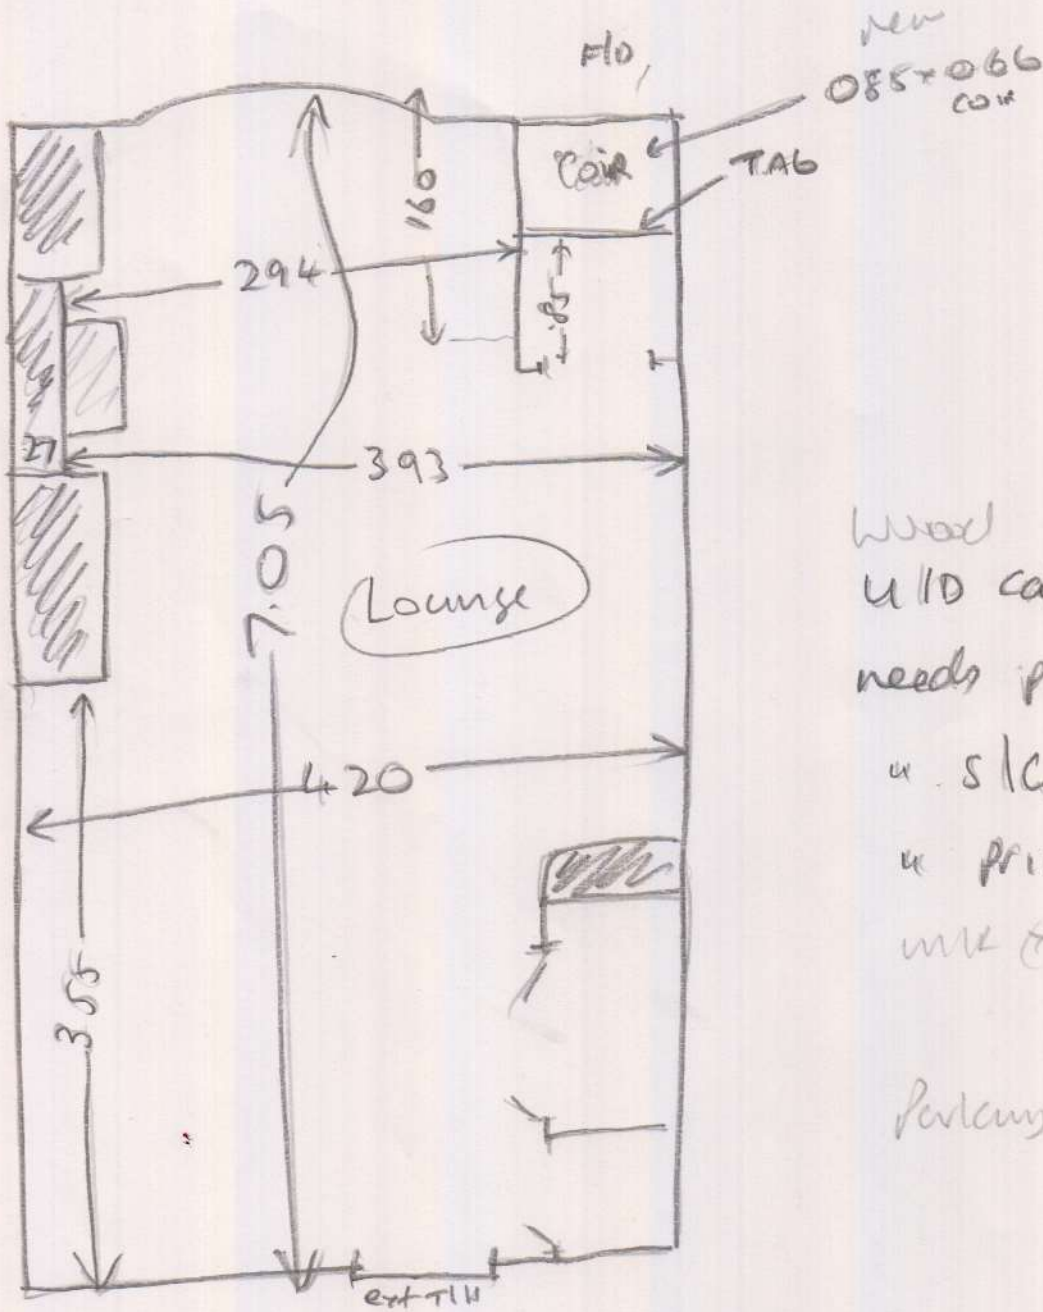

S2 P03E

MEEHAN

Wood
 u/d carpet
 needs ply

u s/c 700

u primer

u/c (+3) upriser
 pans

Perkins res 10-12

3 - Custom oak,
 3 - u/c

(OR1)

Kevin Glad

19th - 21st Jan