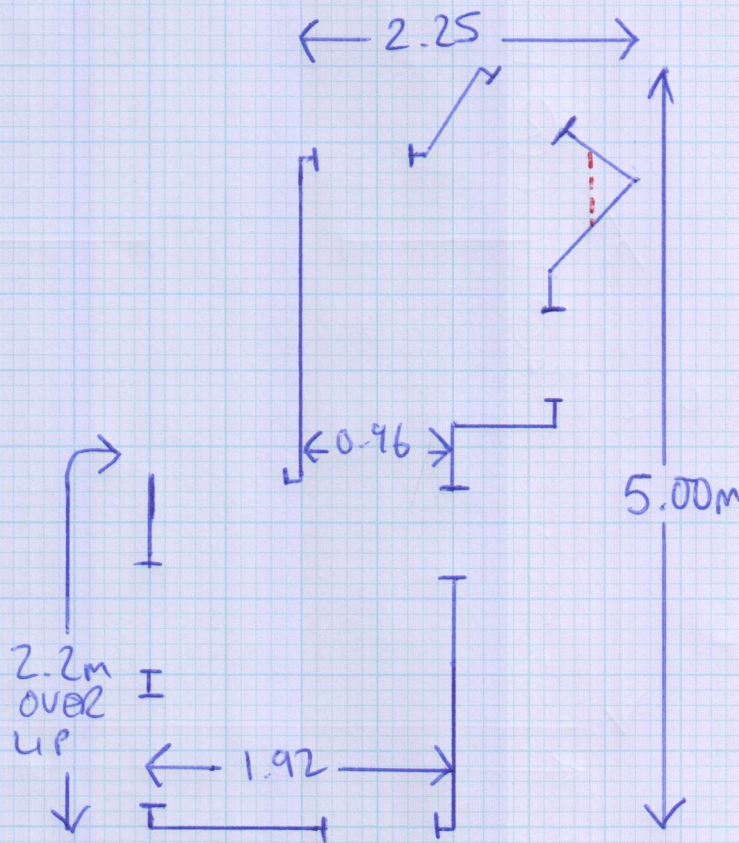

Job No: S28066

Name: Bromsfield

Address:

Tel:

Sheet: 1 of 3

Natural Loop Briar  
Agave

Job No: S28066

Name: Bromsfield

Address:

Tel:

Sheet: 3 of 3

UPUFT REQ  
NO DOOR BARS  
NO FURN MOVE  
NEW U/UM

5.1m x 4m

(CAN BE CUT DOWN)

20.40 sqm