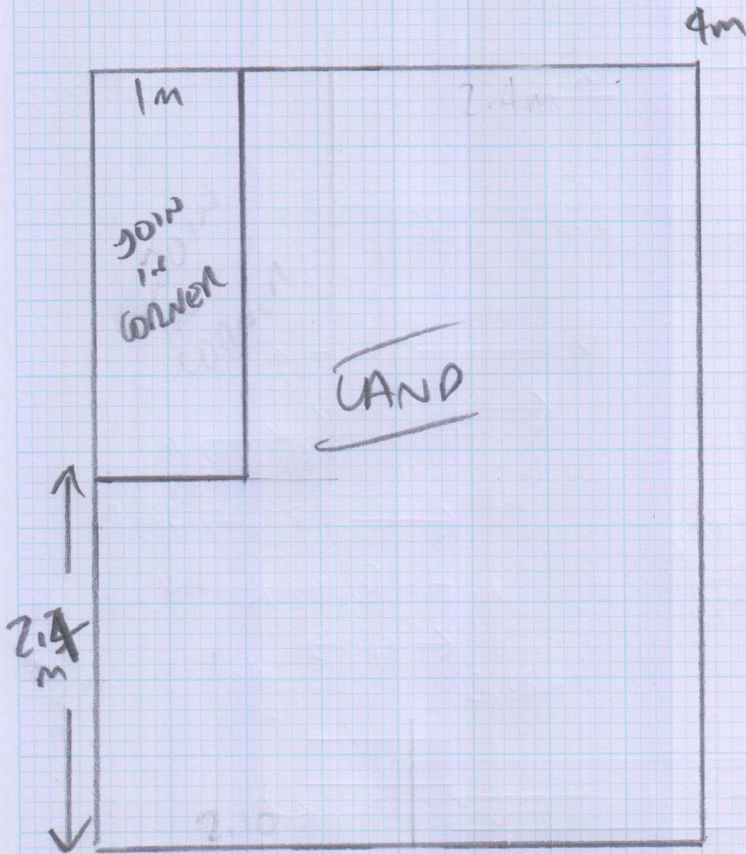

Job No: S28066

Name: Bromsfield

Address:

Tel:

Sheet: 1 of 3

Natural Loop Briar  
Agave

Job No: S28066

Name: Bromsfield

Address:

Tel:

Sheet: 3 of 3

UPUFT REQ  
NO DOOR BARS  
NO FURN MOVE  
NEW U/UM

5.1m x 4m

(CAN BE CUT DOWN)

20.40 sqm