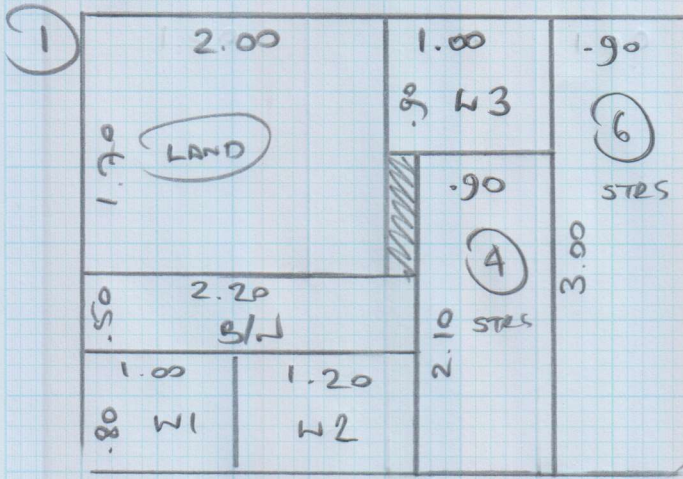

Job No: S28091
Name: McNEILLY
Address:

Tel:
Sheet: 1 of 1

Sloane Twist 42
SLO-4235

LOUNGE 4.90 x 4m

PLAN ① 3.00 x 4m

7.90 x 4m

31.6m²

1 x small s/land + lounge

- * W/DIS/STAIR
- * W/STAIR
- * USE LOUNGE PART AS ALLEY
- TO LOUNGE