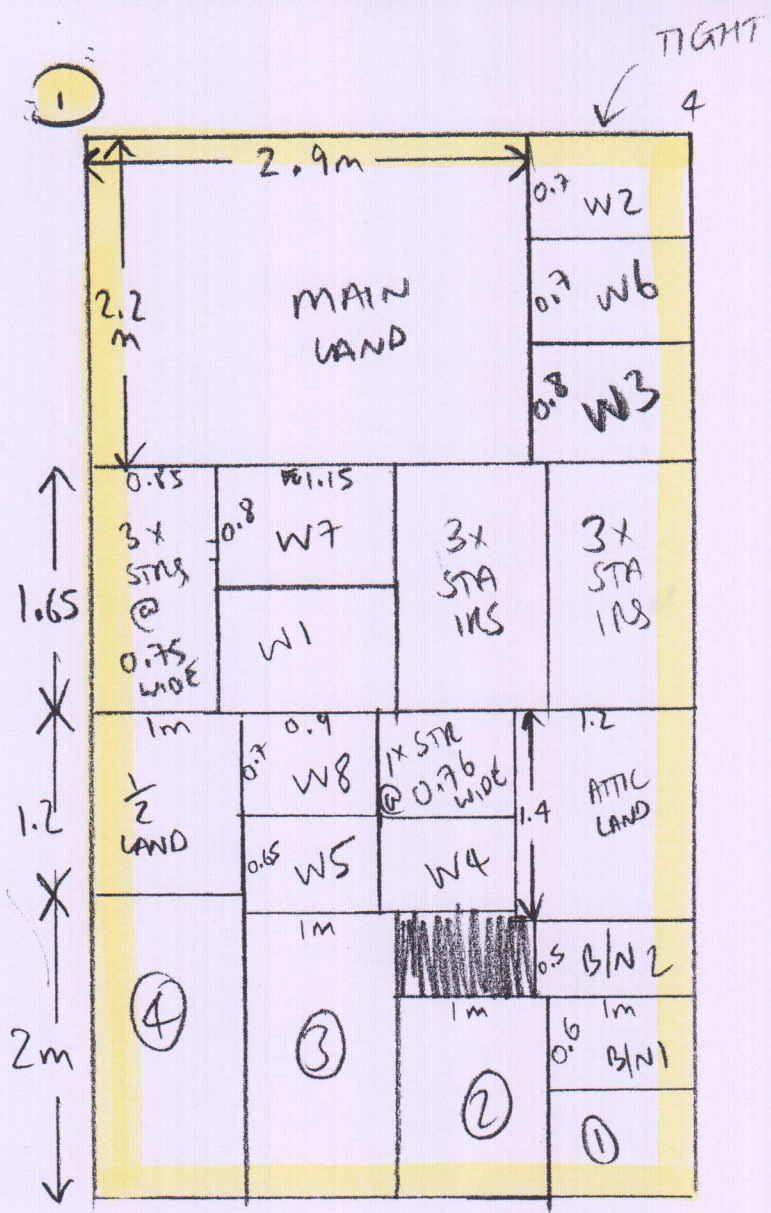

S28107
COLLINS

BOURNE TWIST

Plan ① 7.05 x 4.7

FAUX SILK

MATTHEWS ROOM 4.70 x 4.7

~~Plan ② 1.90 x 4.7~~

SPLIT DEL 1.50 WASTE

WASTE . LEAVE WITH CUSTOMER

PHASE ②
FITTING ALL CARPETS