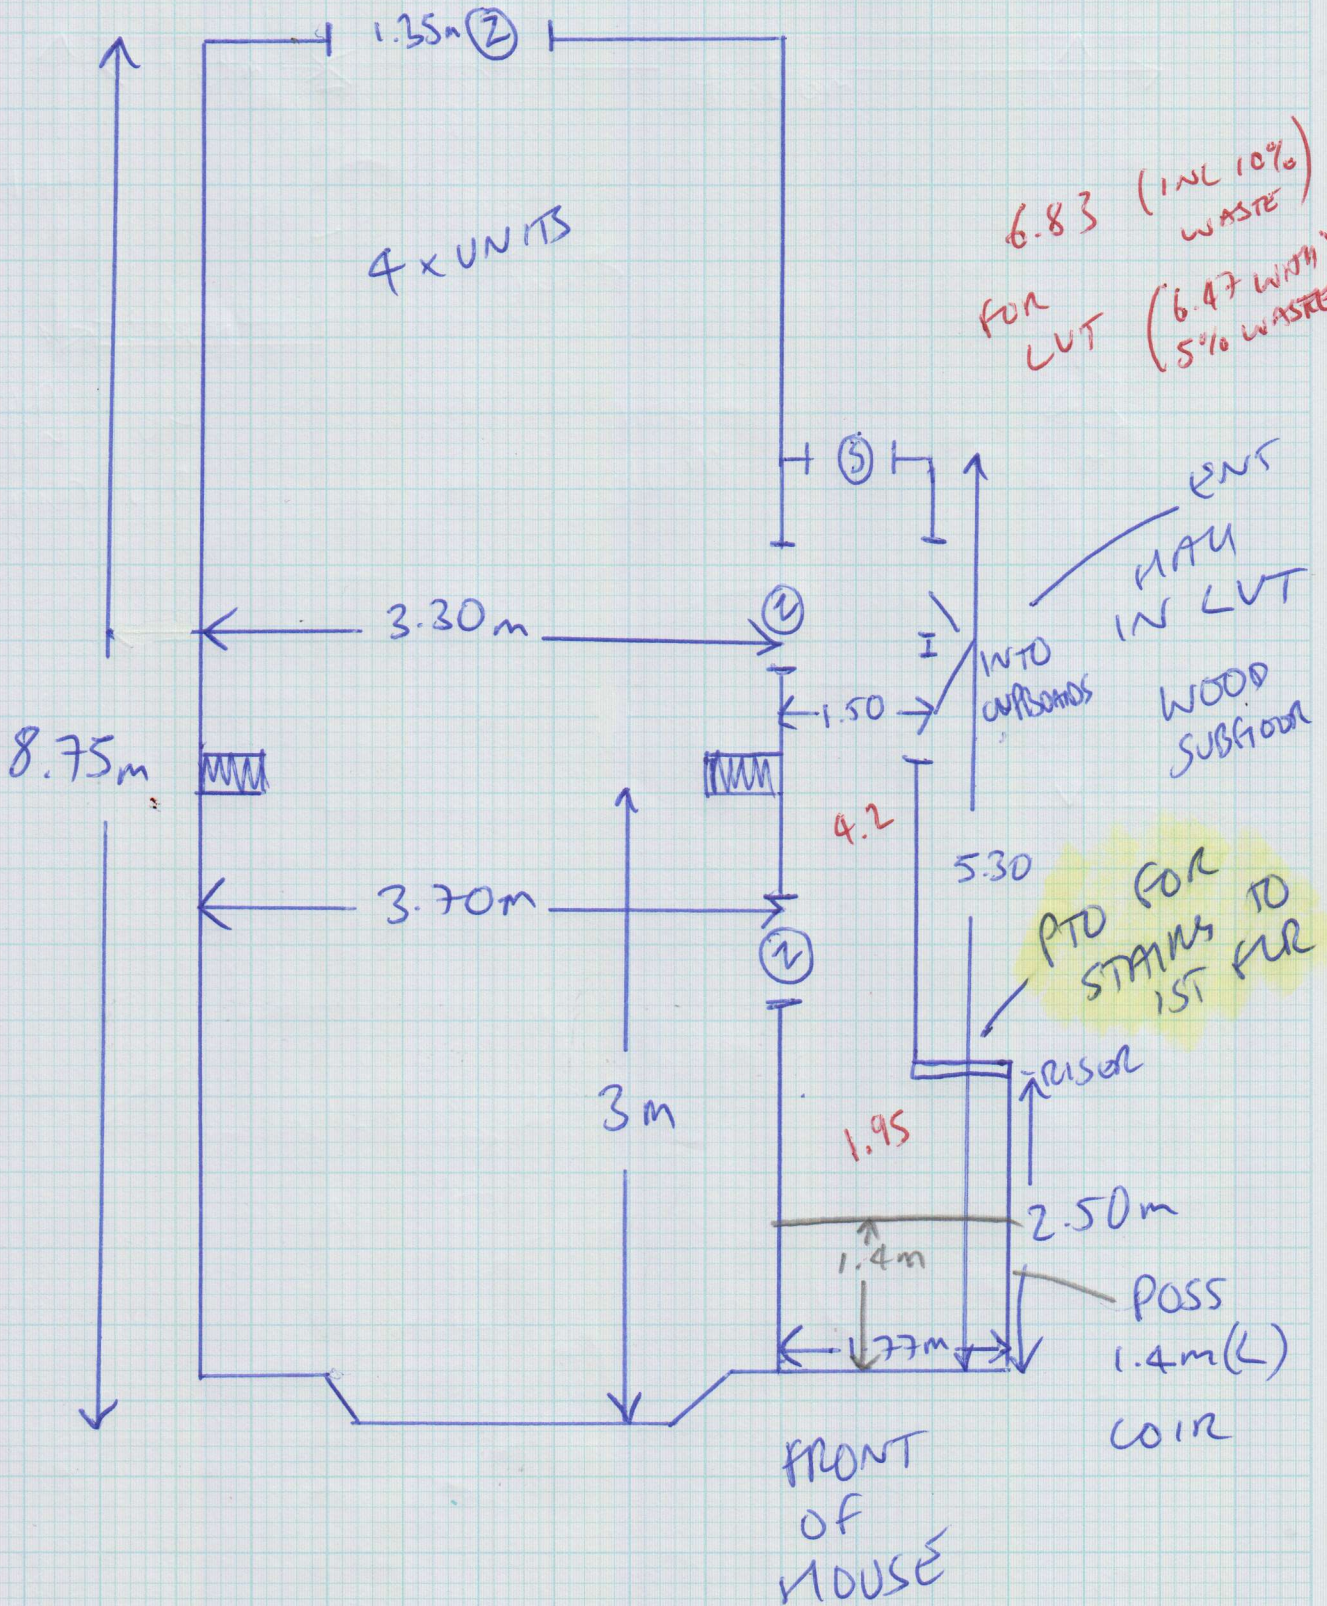

LVT IN HALL  
CARPET IN COUNTRÉ

Job No: 528116

Name: LOUIS

Address:

Tel:

Sheet: 1) of: 4)

Job No: 528116

Name: LOUIS

Address:

Tel:

Sheet: 3) of 4)

- W1 64 x 92
- W2 69 x 112
- W3 68 x 88
- 75MM INS 43 x 75
- W4 67 x 90

- W5 67 x 103
- W6 67 x 88
- 25MM INS 43 x 75