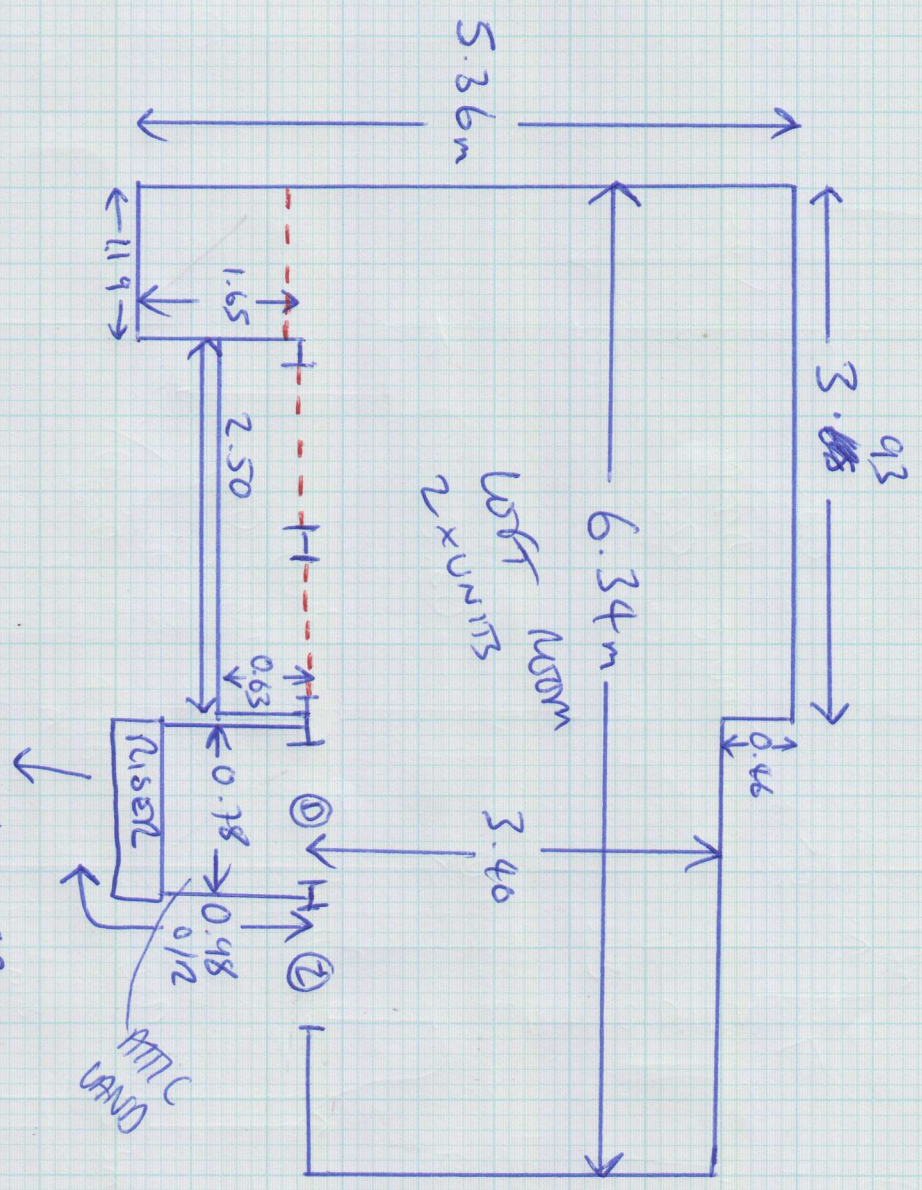

LVT IN HALL  
CARPET IN COUNTRÉ

Job No: 528116

Name: LOUIS

Address:

Tel:

Sheet: 1) of: 4)

Job No: 528116

Name: LOUIS

Address:

Tel:

Sheet: 3) of 4)

- W1 64 x 92
- W2 69 x 112
- W3 68 x 88
- 75MM INS 43 x 75
- W4 67 x 90

- W5 67 x 103
- W6 67 x 88
- 25MM INS 43 x 75